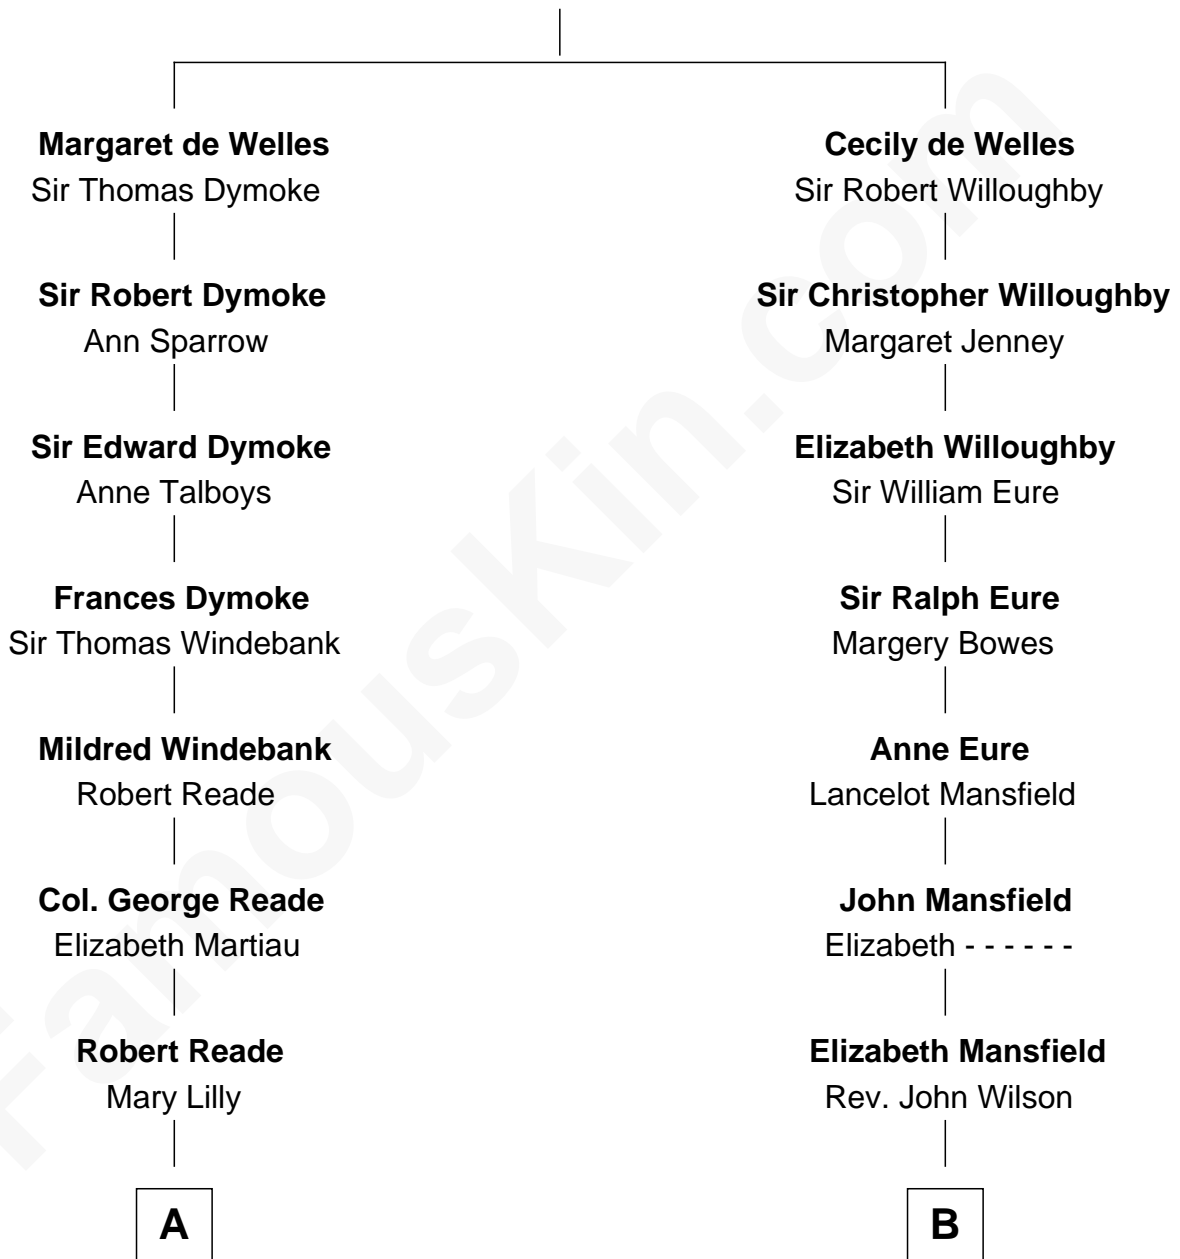

## Relationship Chart of

### Thomas Nelson

*Signer of the Declaration of Independence*

9th cousin 8 times removed of

**Bob Taft**

*67th Governor of Ohio*

**Sir Lionel de Welles**

Joan de Waterton

**A**

**Margaret Reade**  
Thomas Nelson

**William Nelson**  
Elizabeth Burwell

**Thomas Nelson**  
*Signer of Declaration of Independence*

**B**

**Rev. John Wilson**  
Sarah Hooker

**Susanna Wilson**  
Rev. Grindall Rawson

**Edmund Rawson**  
Elizabeth Hayward

**Abner Rawson**  
Mary Allen

**Rhoda Rawson**  
Aaron Taft

**Peter Rawson Taft**  
Sylvia Howard

**Alphonso Taft**  
Louisa Maria Torrey

**William Howard Taft**  
Helen Louise Herron