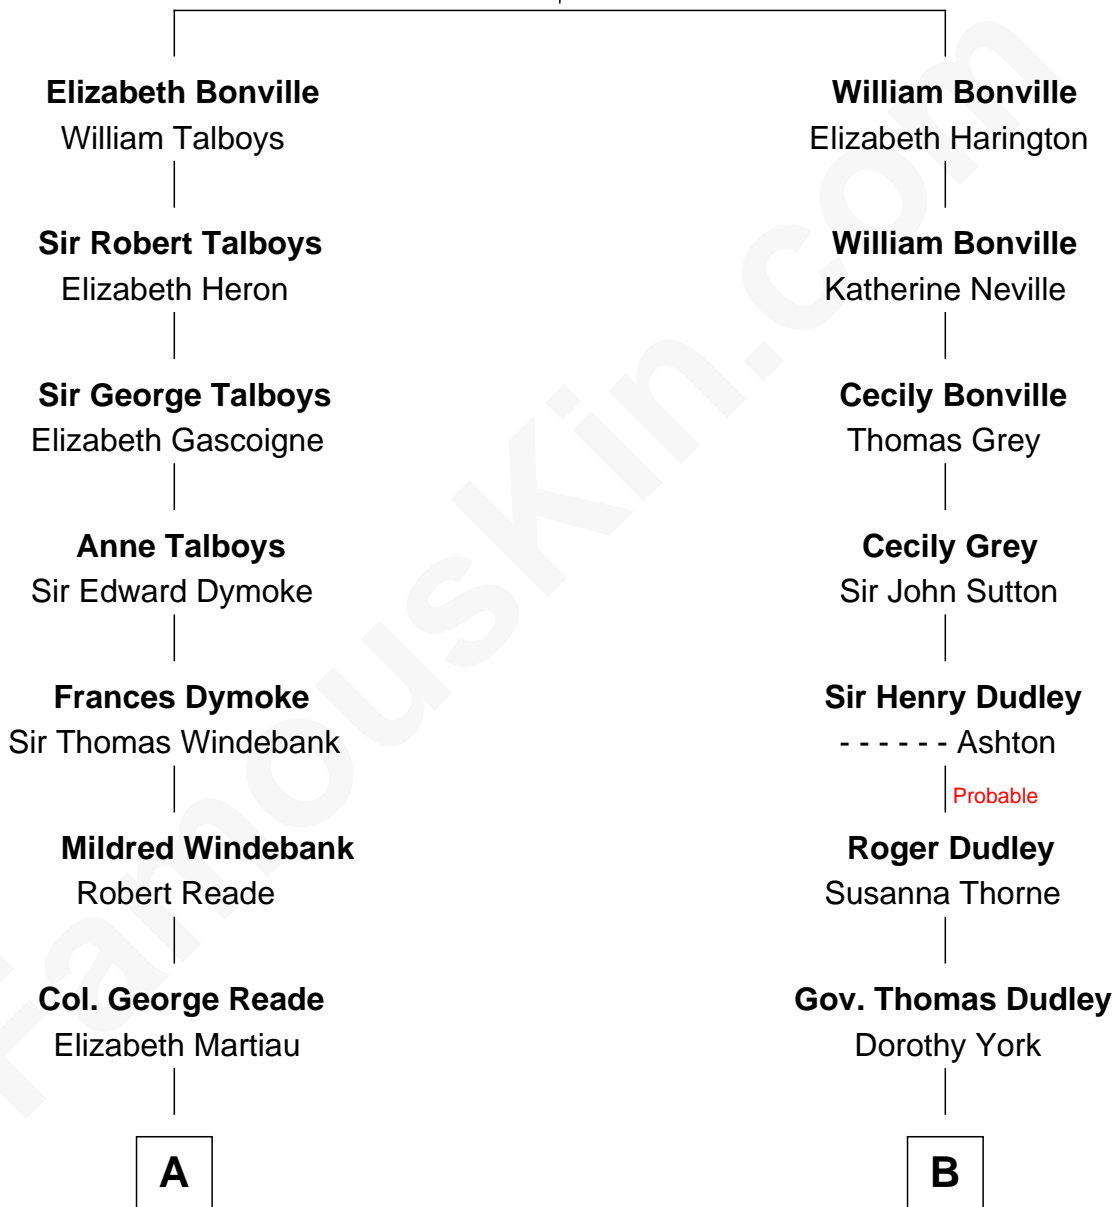

FamousKin.com

Relationship Chart of

Thomas Nelson

Signer of the Declaration of Independence

10th cousin 2 times removed of

Jane (Appleton) Pierce

First Lady of President Franklin Pierce

Sir William Bonville

Margaret Grey

A

Robert Reade
Mary Lilly

Margaret Reade
Thomas Nelson

William Nelson
Elizabeth Burwell

Thomas Nelson

Signer of Declaration of Independence

B

Anne Dudley
Gov. Simon Bradstreet

Sarah Bradstreet
Rev. Richard Hubbard

John Hubbard
Mary Brown

Elizabeth Hubbard
Francis Appleton

Rev. Jesse Appleton
Elizabeth Means

Jane (Appleton) Pierce
First Lady of Franklin Pierce