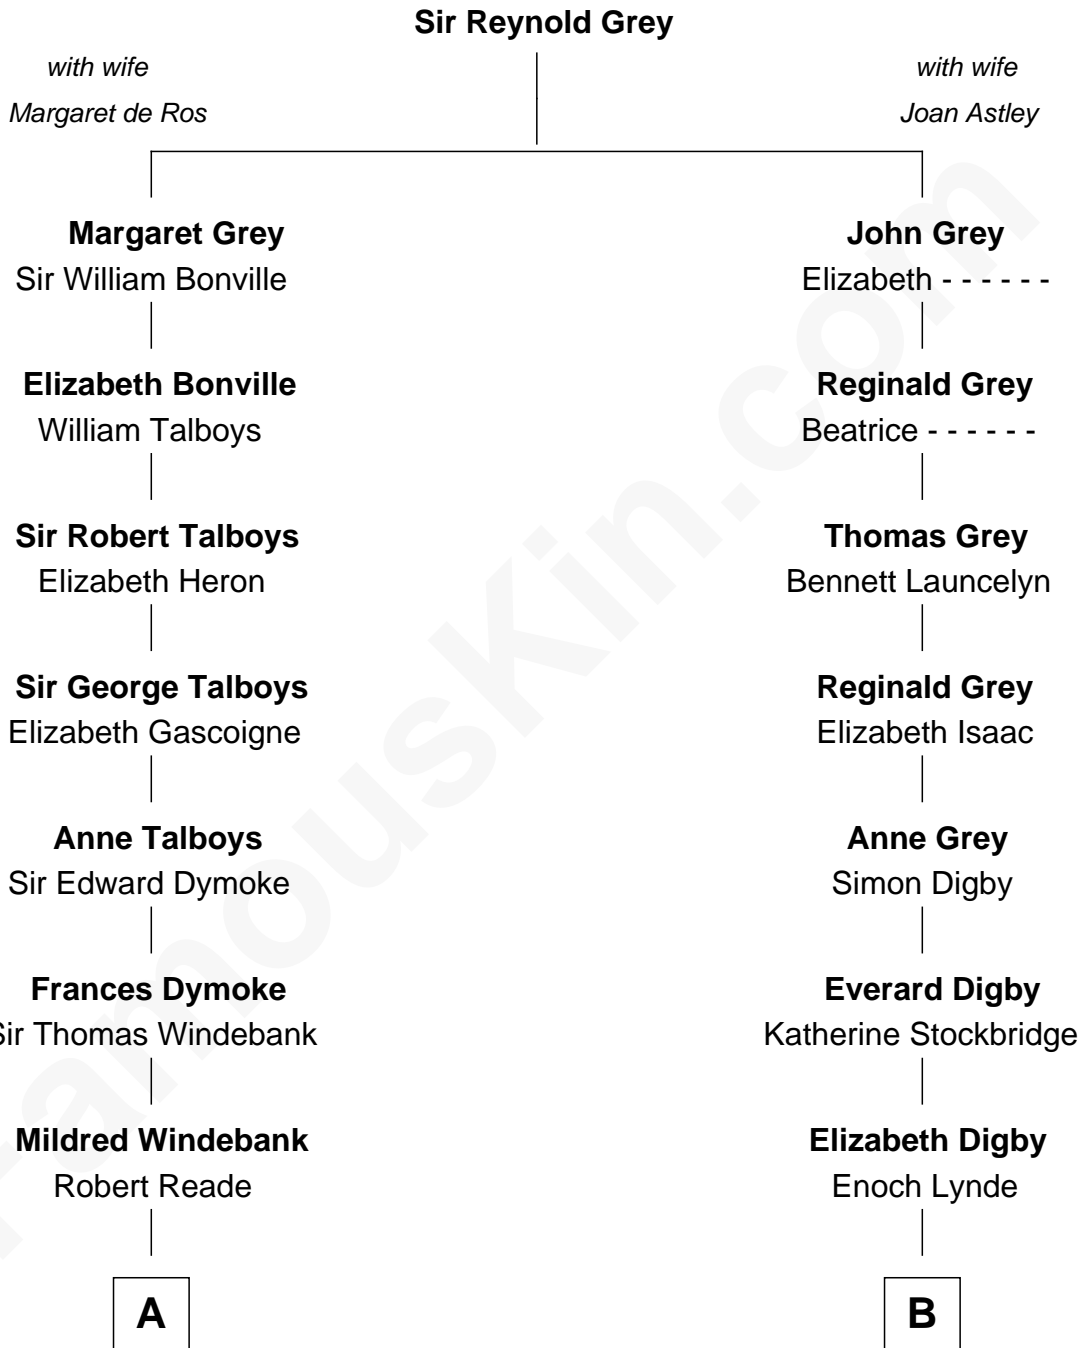

FamousKin.com

Relationship Chart of

Thomas Nelson

Signer of the Declaration of Independence

11th cousin 5 times removed of

Henry Sturgis Morgan

Co-Founder of Morgan Stanley

A

Col. George Reade

Elizabeth Martiau

Robert Reade

Mary Lilly

Margaret Reade

Thomas Nelson

William Nelson

Elizabeth Burwell