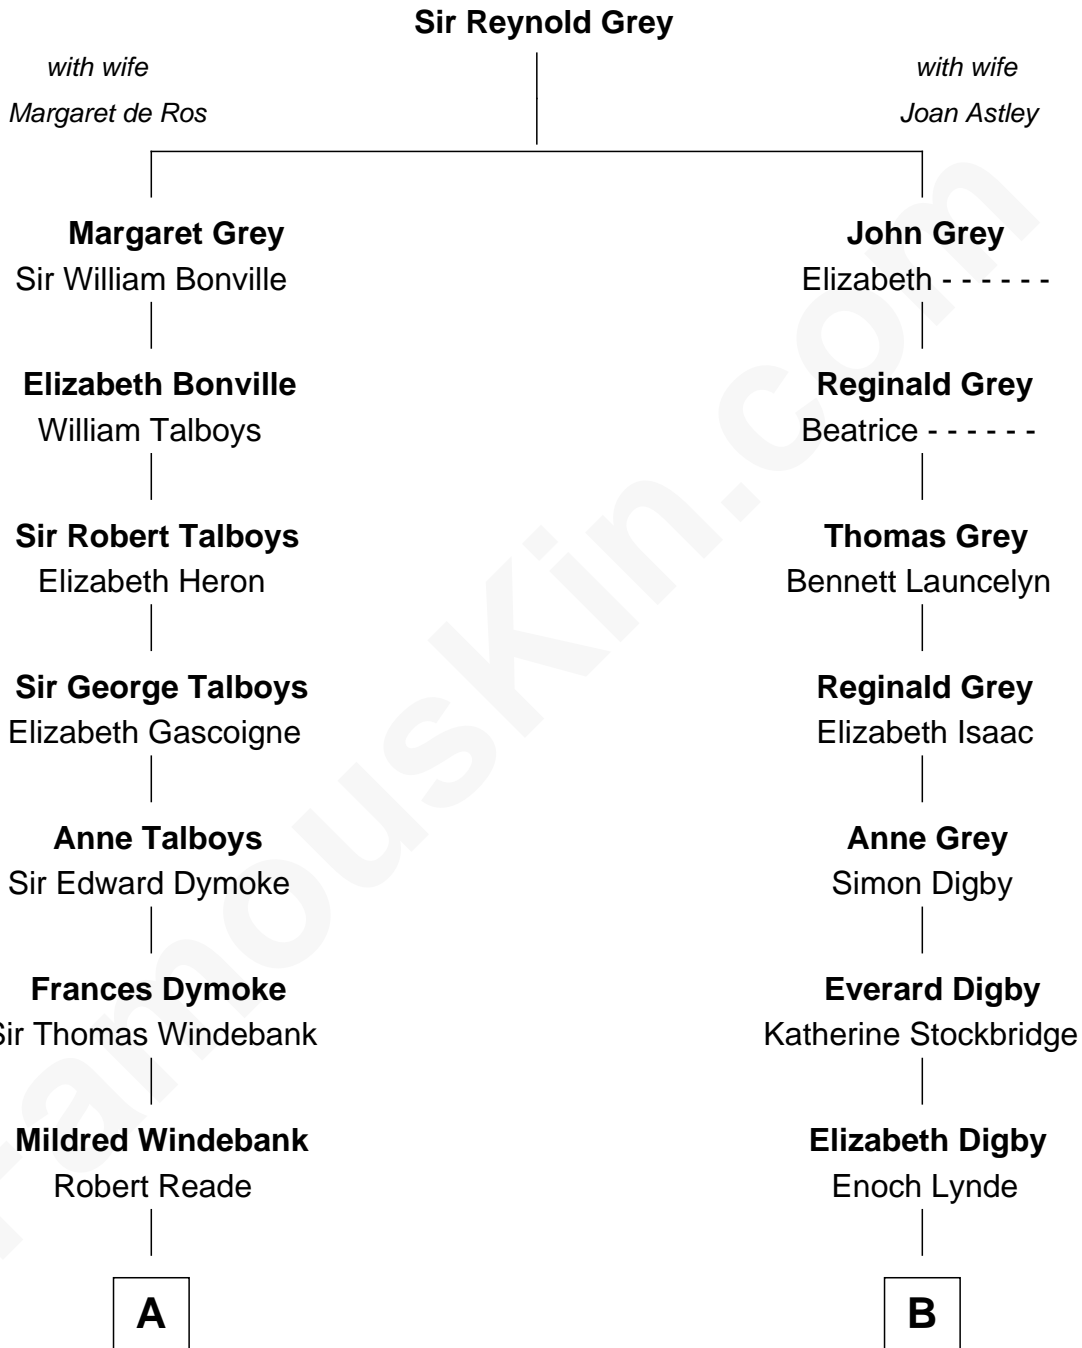

## Relationship Chart of

### Thomas Nelson

*Signer of the Declaration of Independence*

**11th cousin 4 times removed of**

**J.P. Morgan, Jr.**

*American Banker and Philanthropist*

**A**

**Col. George Reade**

Elizabeth Martiau