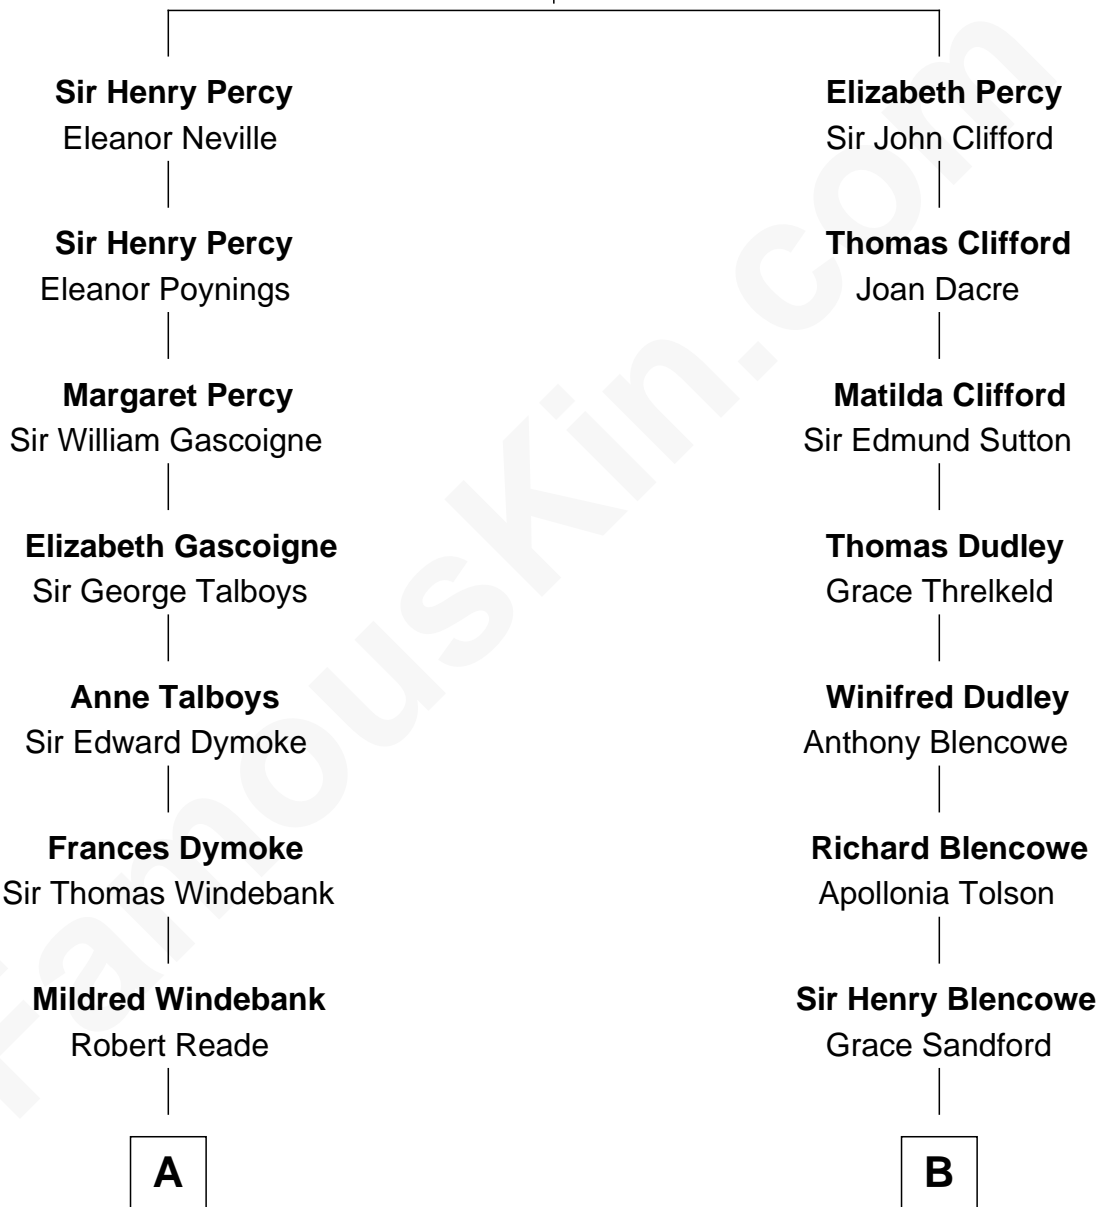

## Relationship Chart of

### Thomas Nelson

*Signer of the Declaration of Independence*

11th cousin 4 times removed of

### Fitzhugh Lee

*40th Governor of Virginia*

**Sir Henry Percy**  
Elizabeth Mortimer

**A**

**Col. George Reade**

Elizabeth Martiau

**Robert Reade**

Mary Lilly