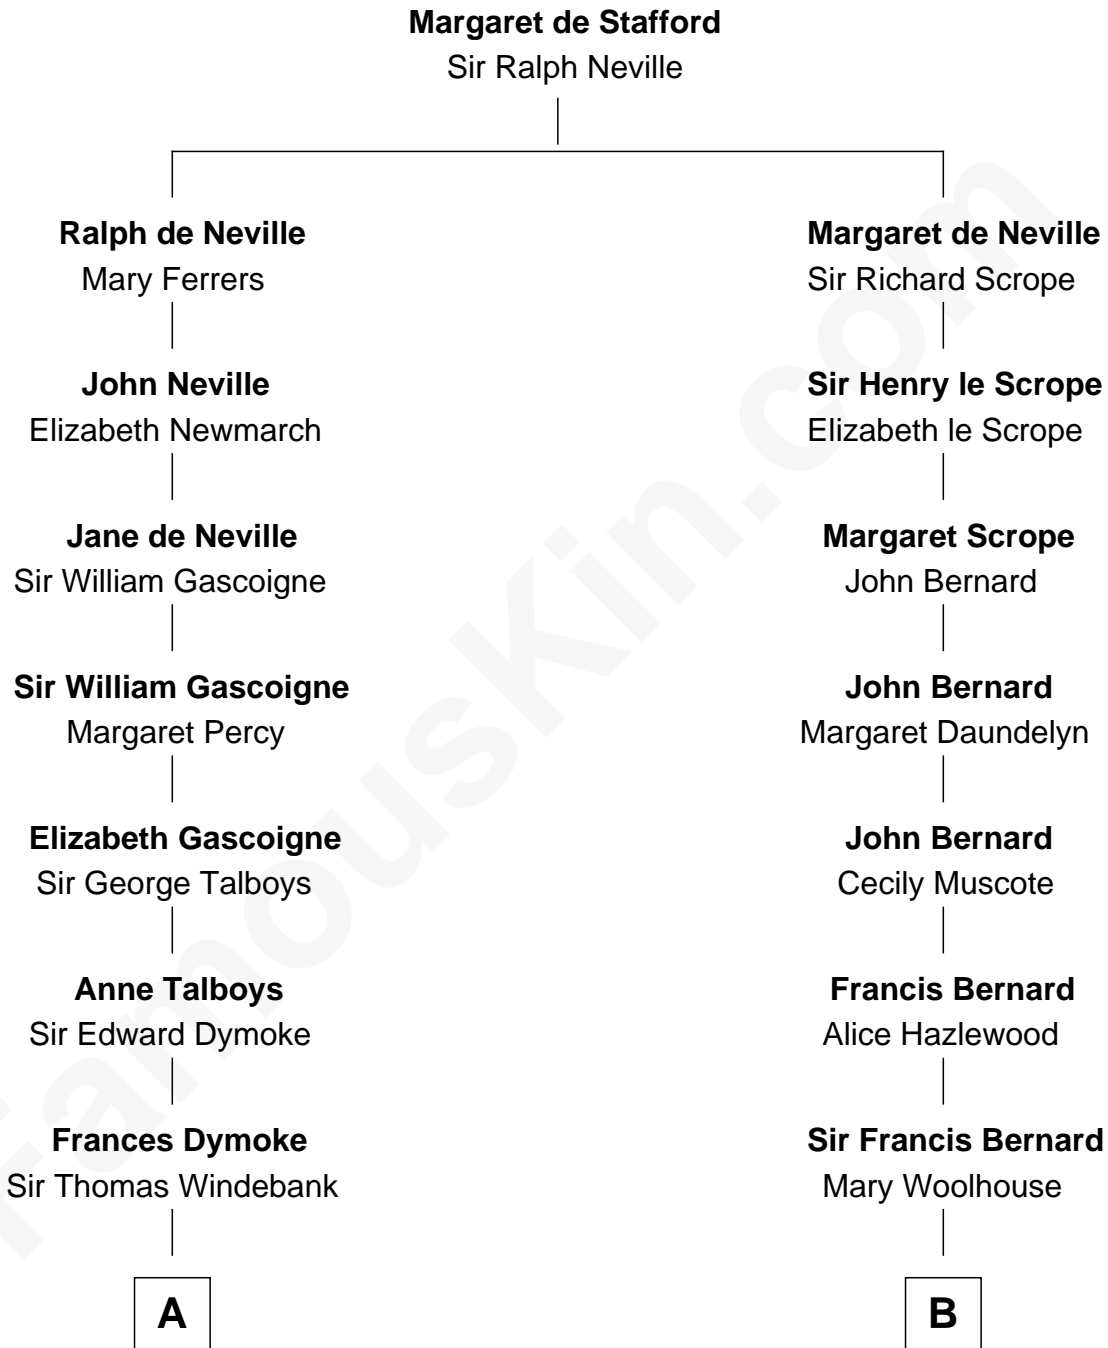

## Relationship Chart of

### Thomas Nelson

*Signer of the Declaration of Independence*

12th cousin 2 times removed of

### Fitzhugh Lee

*40th Governor of Virginia*

**A**

**Mildred Windebank**

Robert Reade

**Col. George Reade**

Elizabeth Martiau

**Robert Reade**