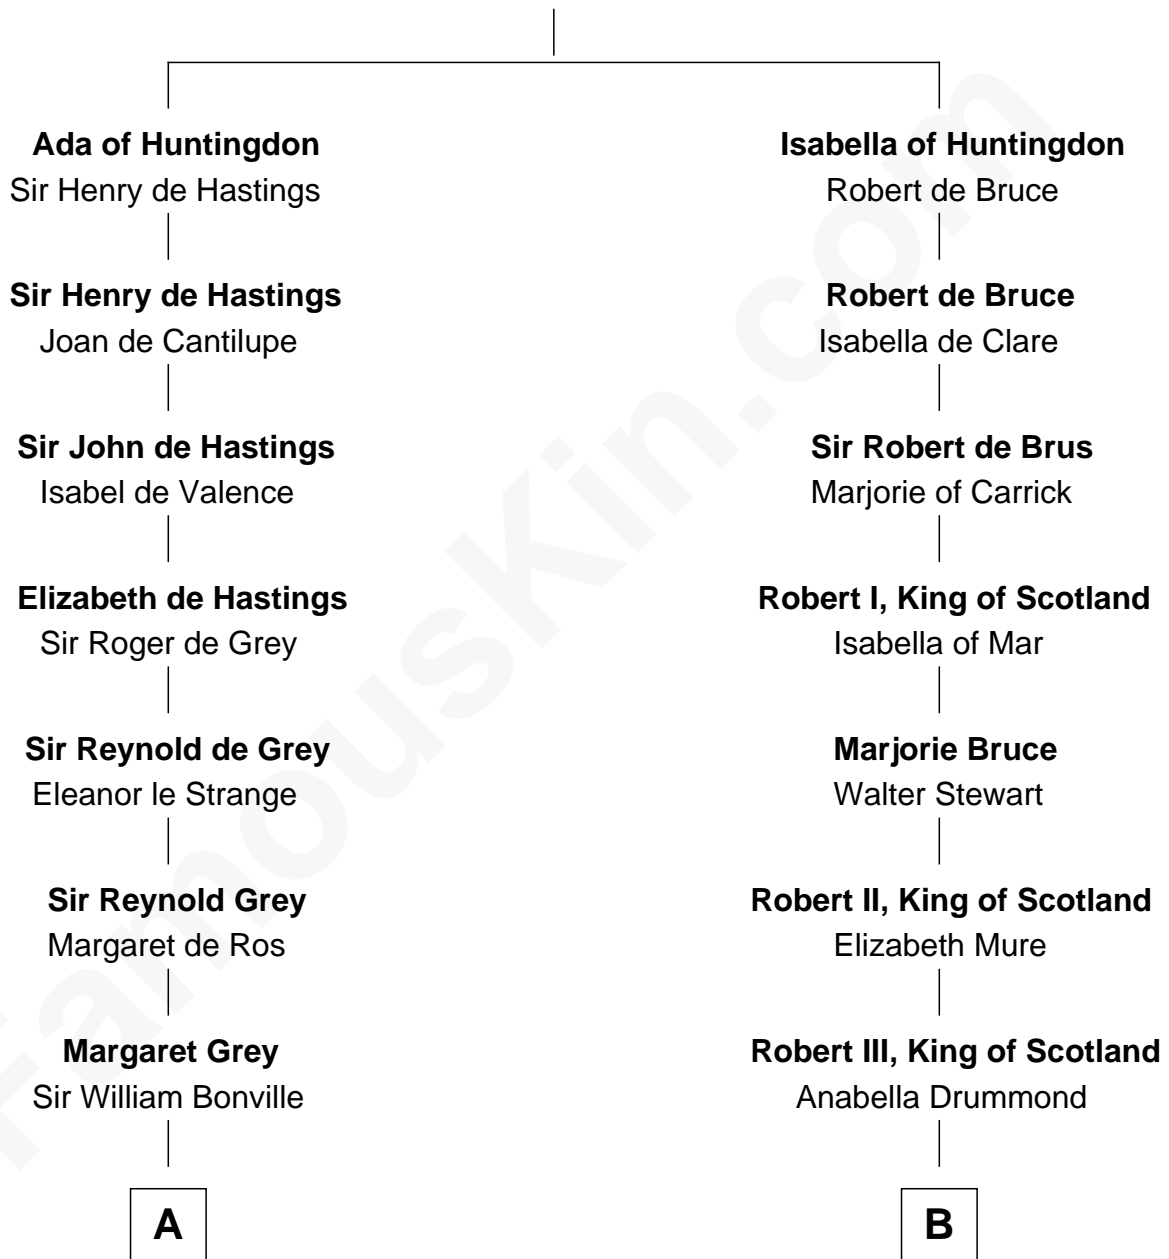

FamousKin.com

Relationship Chart of

Thomas Nelson

Signer of the Declaration of Independence

17th cousin 4 times removed of

Fitzhugh Lee

40th Governor of Virginia

David of Huntingdon

Maud of Chester

C

Anne Catherine Spotswood

Col. Bernard Moore

Anne Butler Moore

Charles Carter

Anne Hill Carter

Maj. Gen. Henry Lee

Sydney Smith Lee

Anna Maria Mason

Fitzhugh Lee

40th Governor of Virginia

FamousKin.com