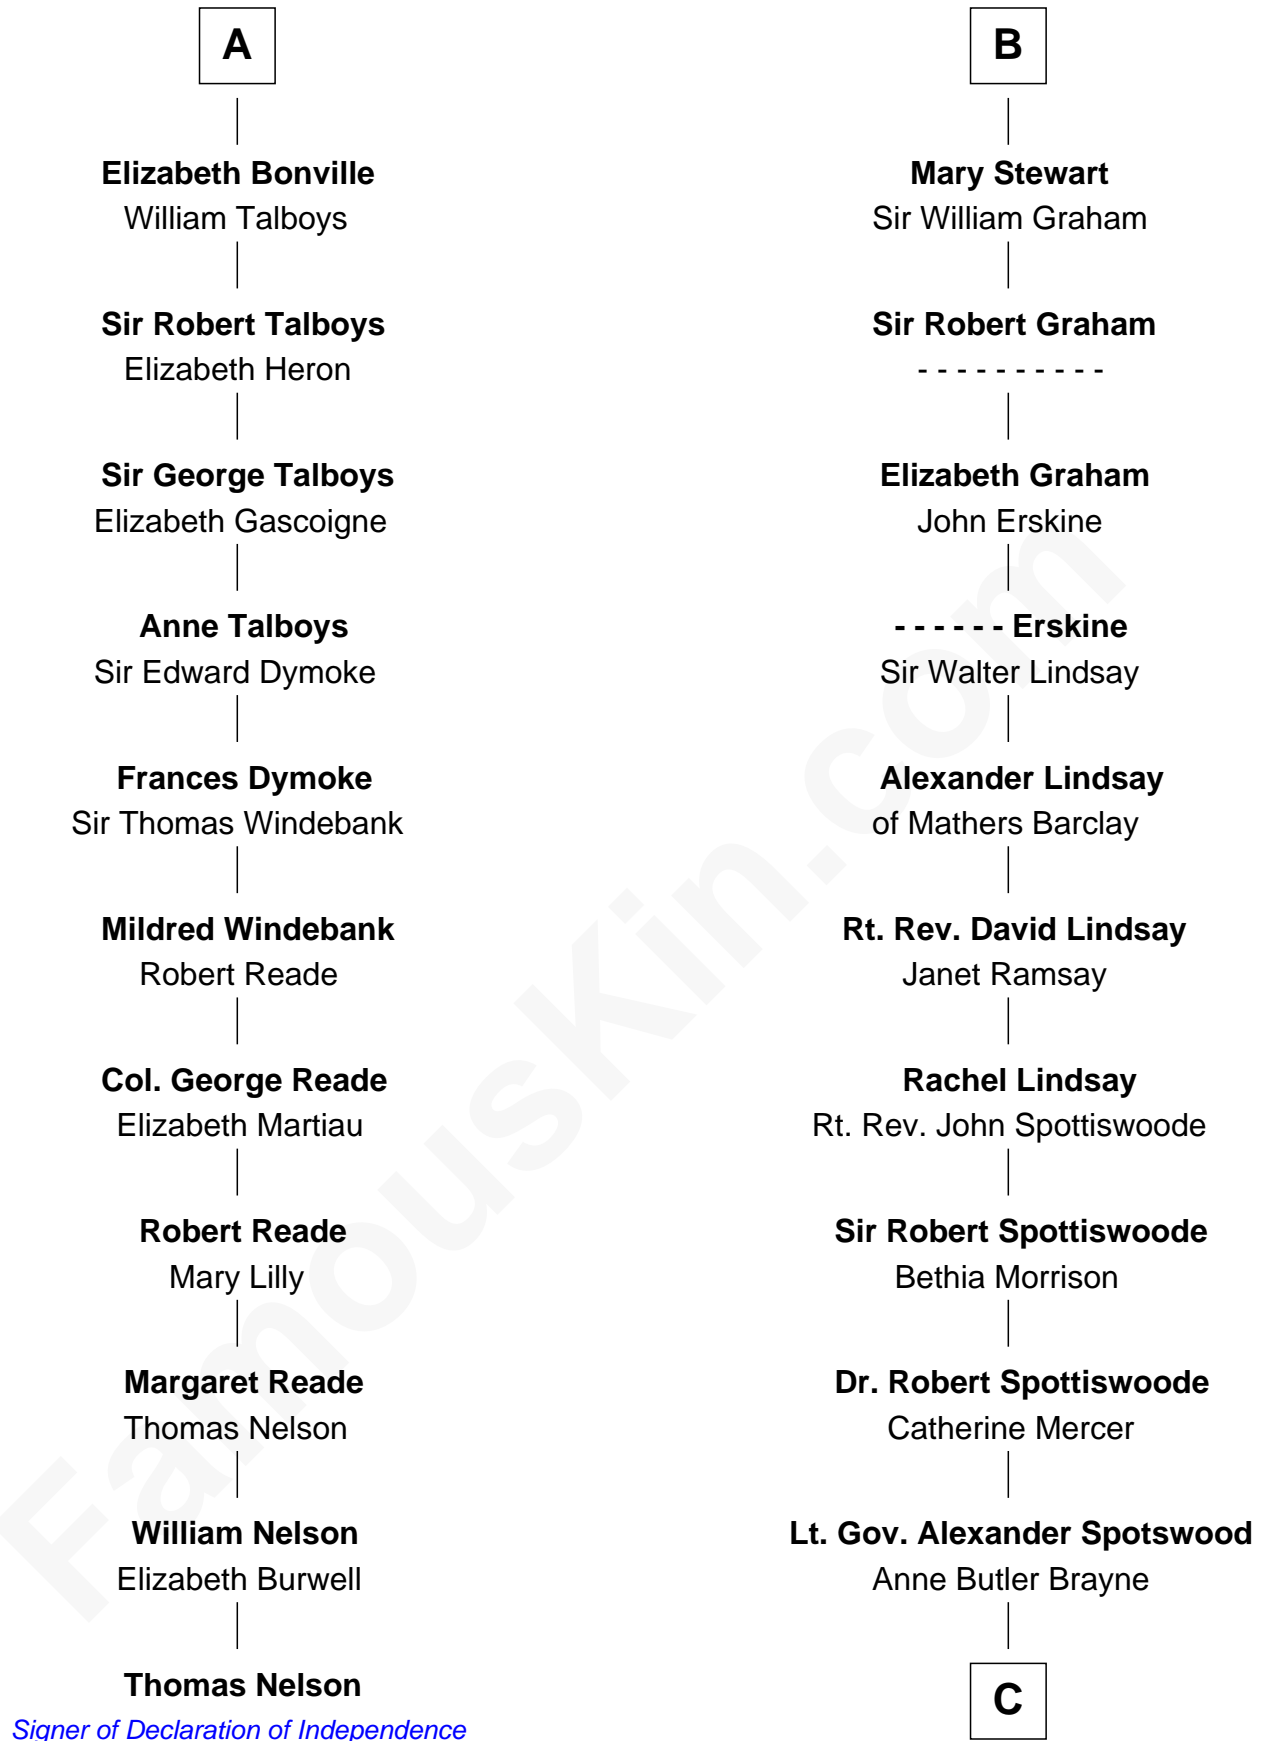

FamousKin.com

Relationship Chart of

Thomas Nelson

Signer of the Declaration of Independence

17th cousin 4 times removed of

Fitzhugh Lee

40th Governor of Virginia

David of Huntingdon

Maud of Chester

C

Anne Catherine Spotswood

Col. Bernard Moore

Anne Butler Moore

Charles Carter

Anne Hill Carter

Maj. Gen. Henry Lee