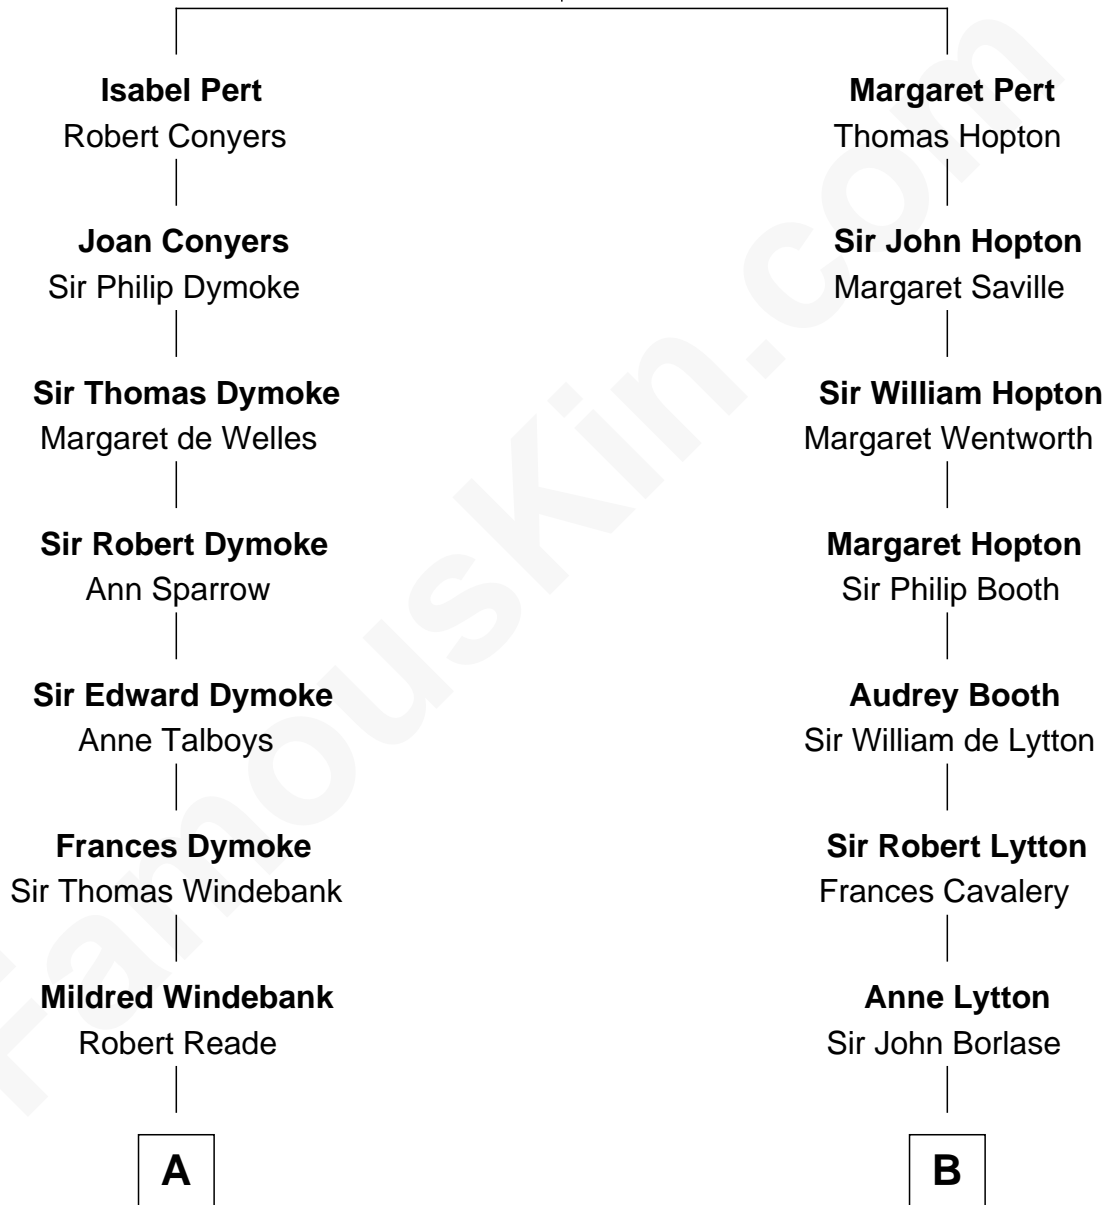

FamousKin.com

Relationship Chart of Thomas Nelson

Signer of the Declaration of Independence

11th cousin 5 times removed of

Fitzhugh Lee

40th Governor of Virginia

William Pert
Joan le Scrope

A

Col. George Reade

Elizabeth Martiau

Robert Reade

Mary Lilly

Margaret Reade

Thomas Nelson

William Nelson

Elizabeth Burwell