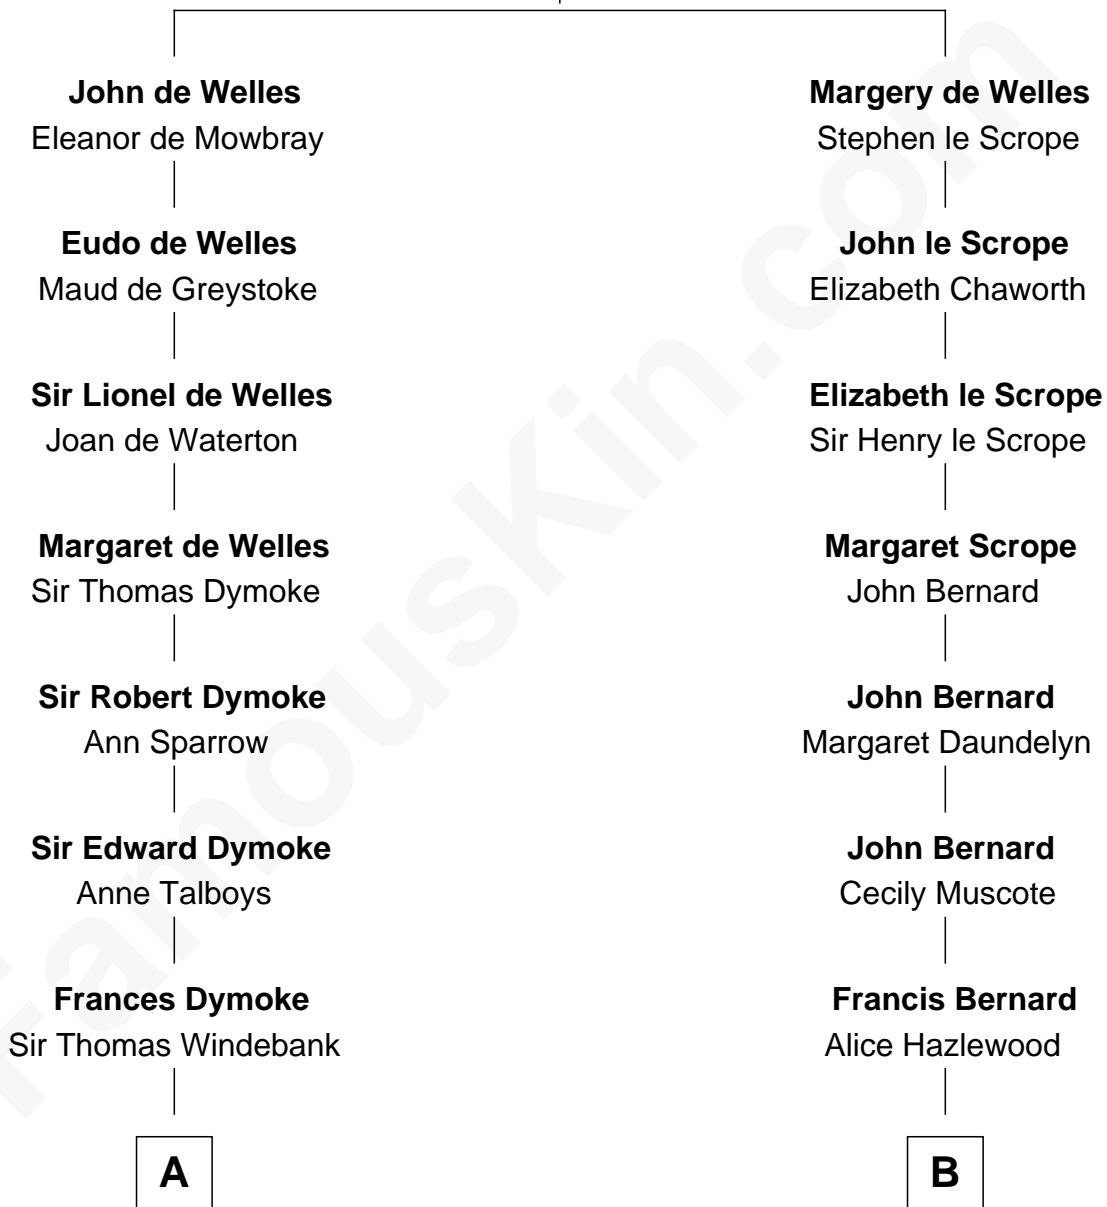

FamousKin.com

Relationship Chart of

Thomas Nelson

Signer of the Declaration of Independence

12th cousin 3 times removed of

Fitzhugh Lee

40th Governor of Virginia

John de Welles

Maud de Roos

A

Mildred Windebank

Robert Reade

Col. George Reade

Elizabeth Martiau

Robert Reade

Mary Lilly