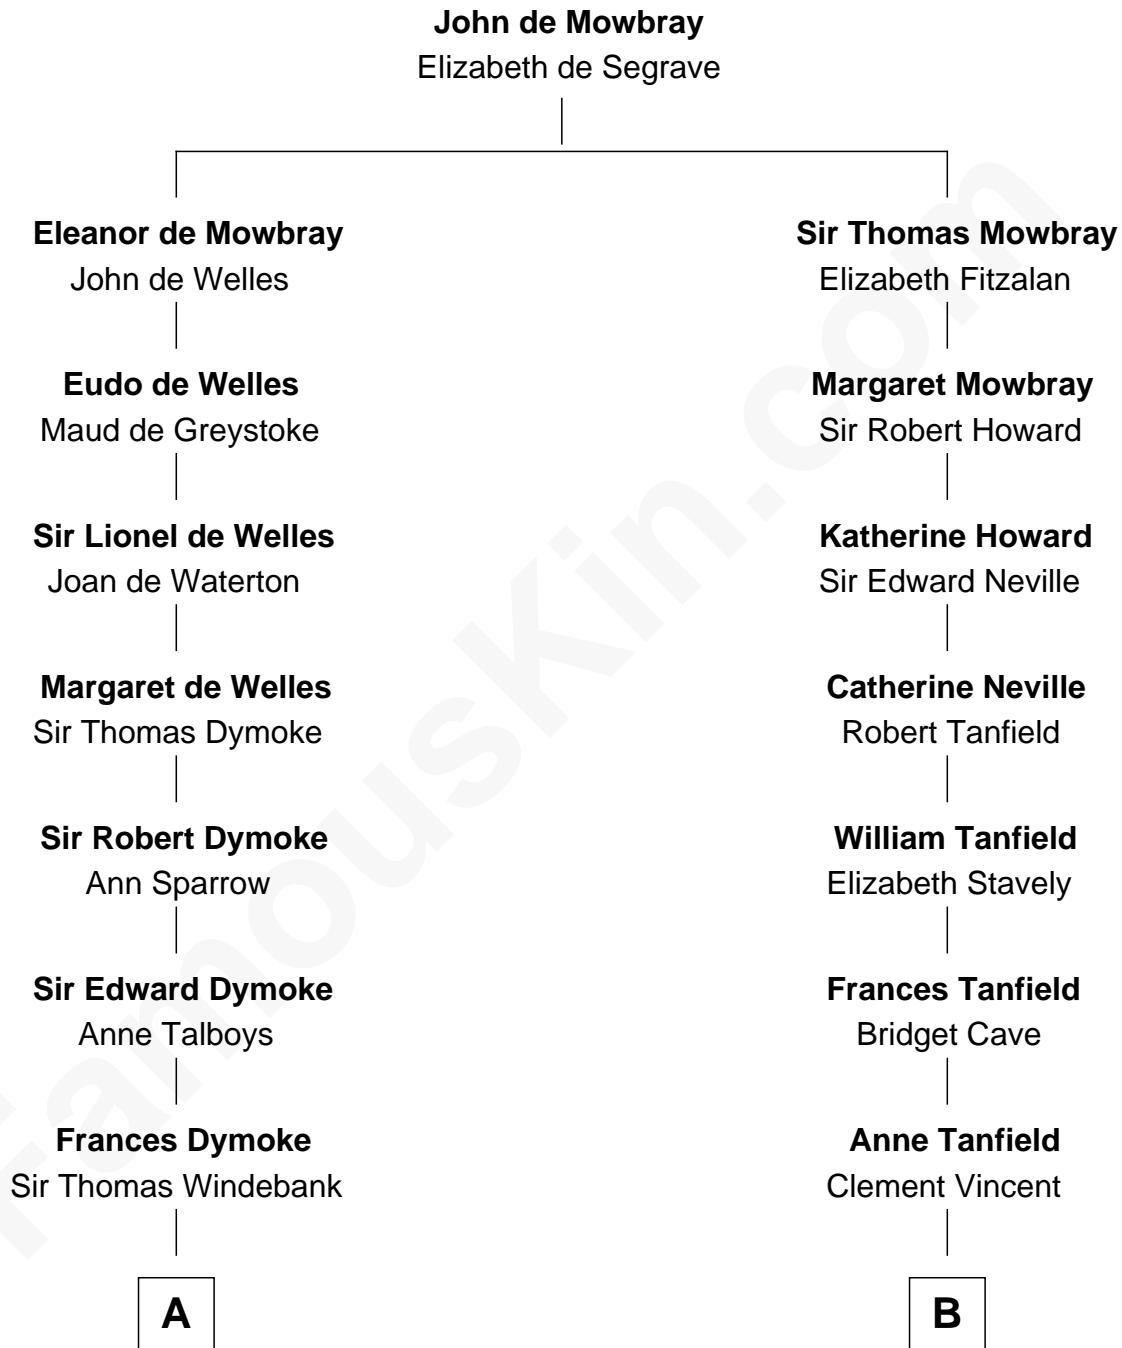

## Relationship Chart of

### Thomas Nelson

*Signer of the Declaration of Independence*

12th cousin 4 times removed of

### Fitzhugh Lee

*40th Governor of Virginia*

**A**

**Mildred Windebank**

Robert Reade

**Col. George Reade**

Elizabeth Martiau

**Robert Reade**