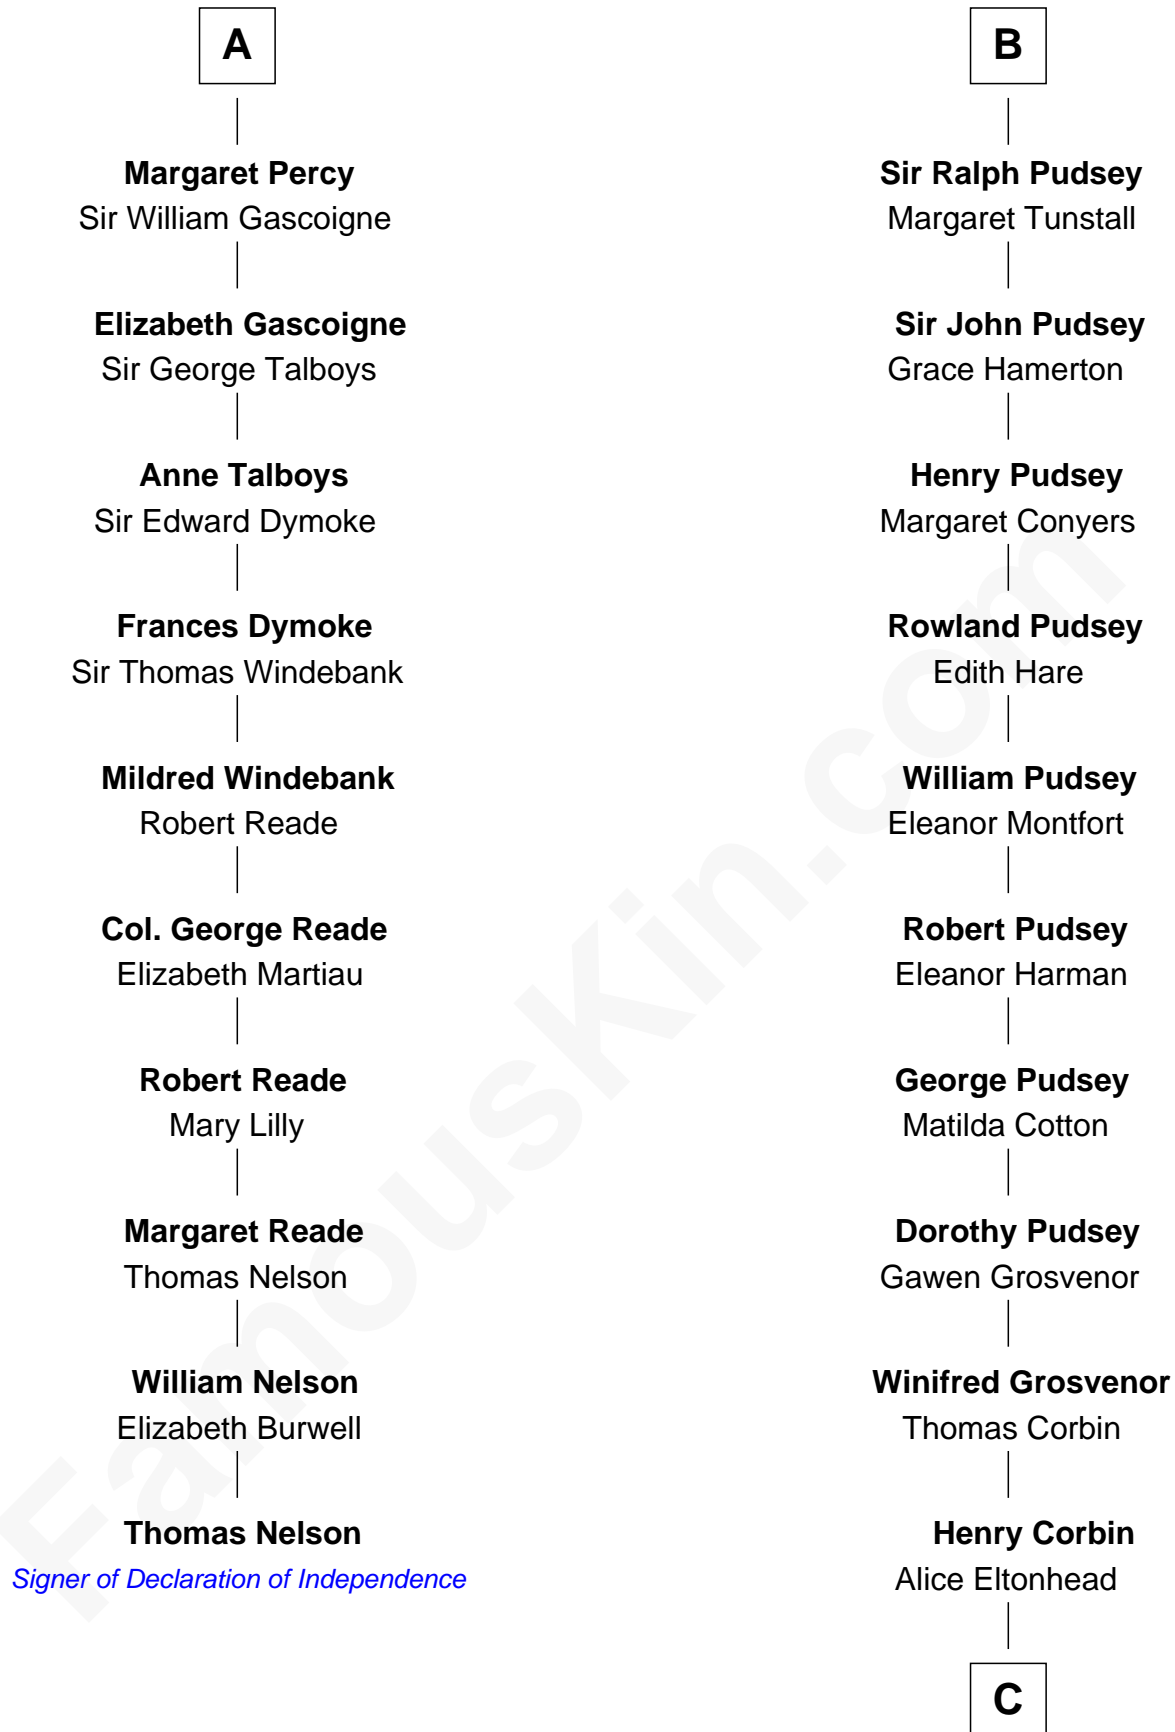

## Relationship Chart of

### Thomas Nelson

*Signer of the Declaration of Independence*

**16th cousin 4 times removed of**

**Thomas Sim Lee**

*2nd and 7th Governor of Maryland*

**Sir Richard FitzRoy**

Rose de Dover

**C**