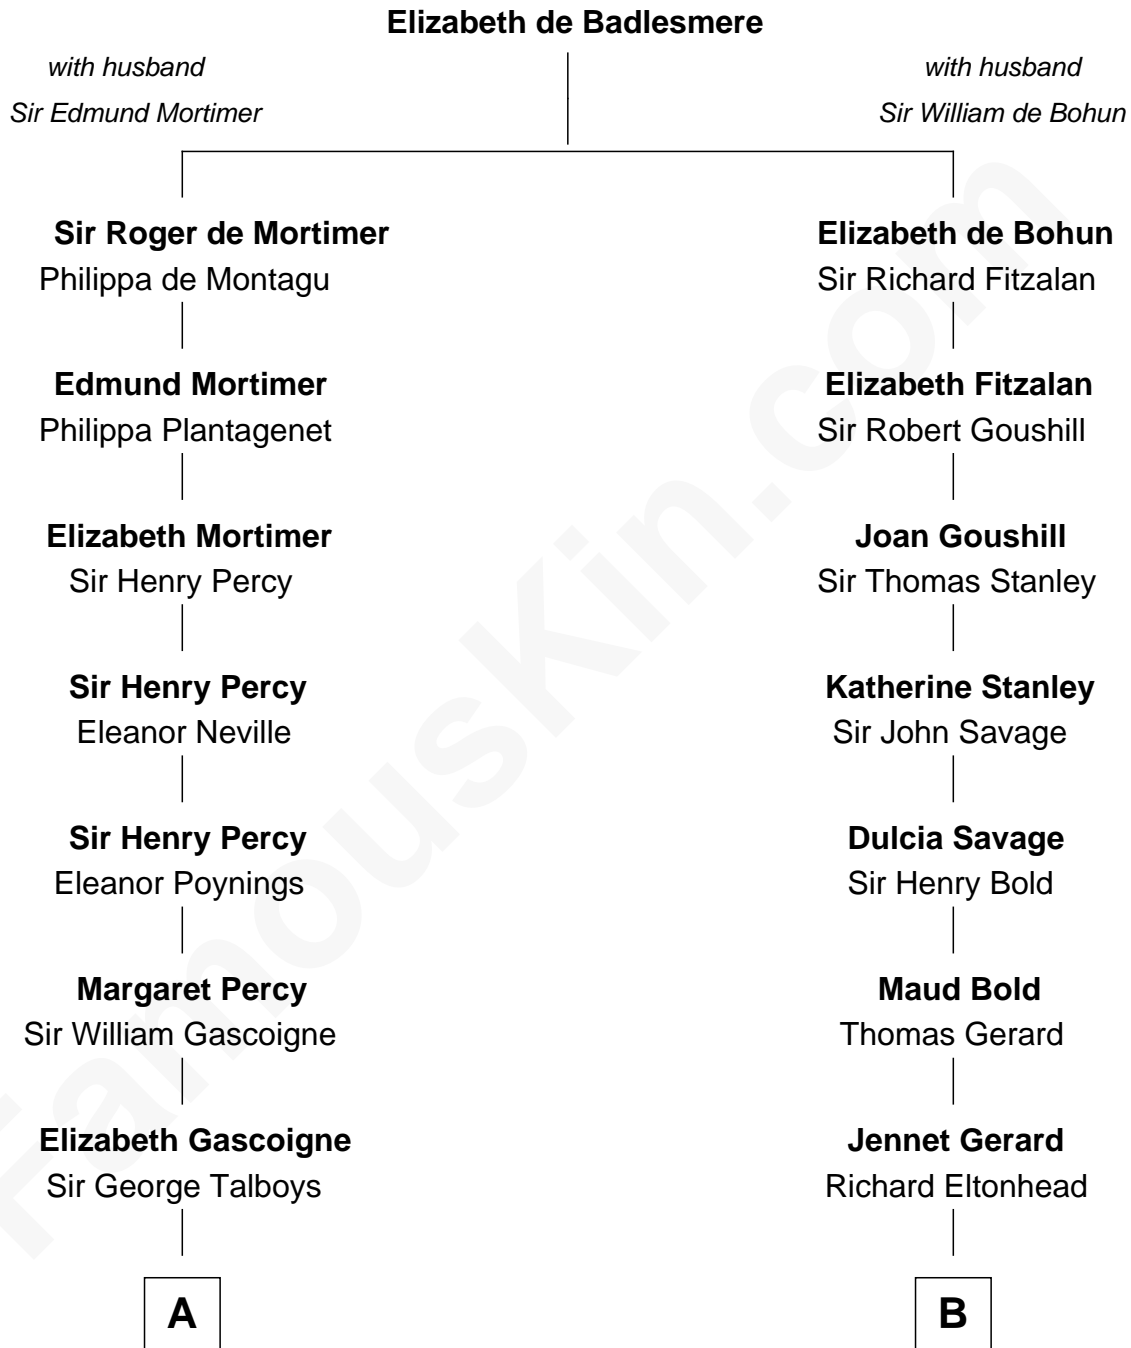

FamousKin.com

Relationship Chart of

Thomas Nelson

Signer of the Declaration of Independence

13th cousin 1 time removed of

Thomas Sim Lee

2nd and 7th Governor of Maryland

A

Anne Talboys
Sir Edward Dymoke

Frances Dymoke
Sir Thomas Windebank

Mildred Windebank
Robert Reade

Col. George Reade
Elizabeth Martiau

Robert Reade
Mary Lilly

Margaret Reade
Thomas Nelson

William Nelson
Elizabeth Burwell