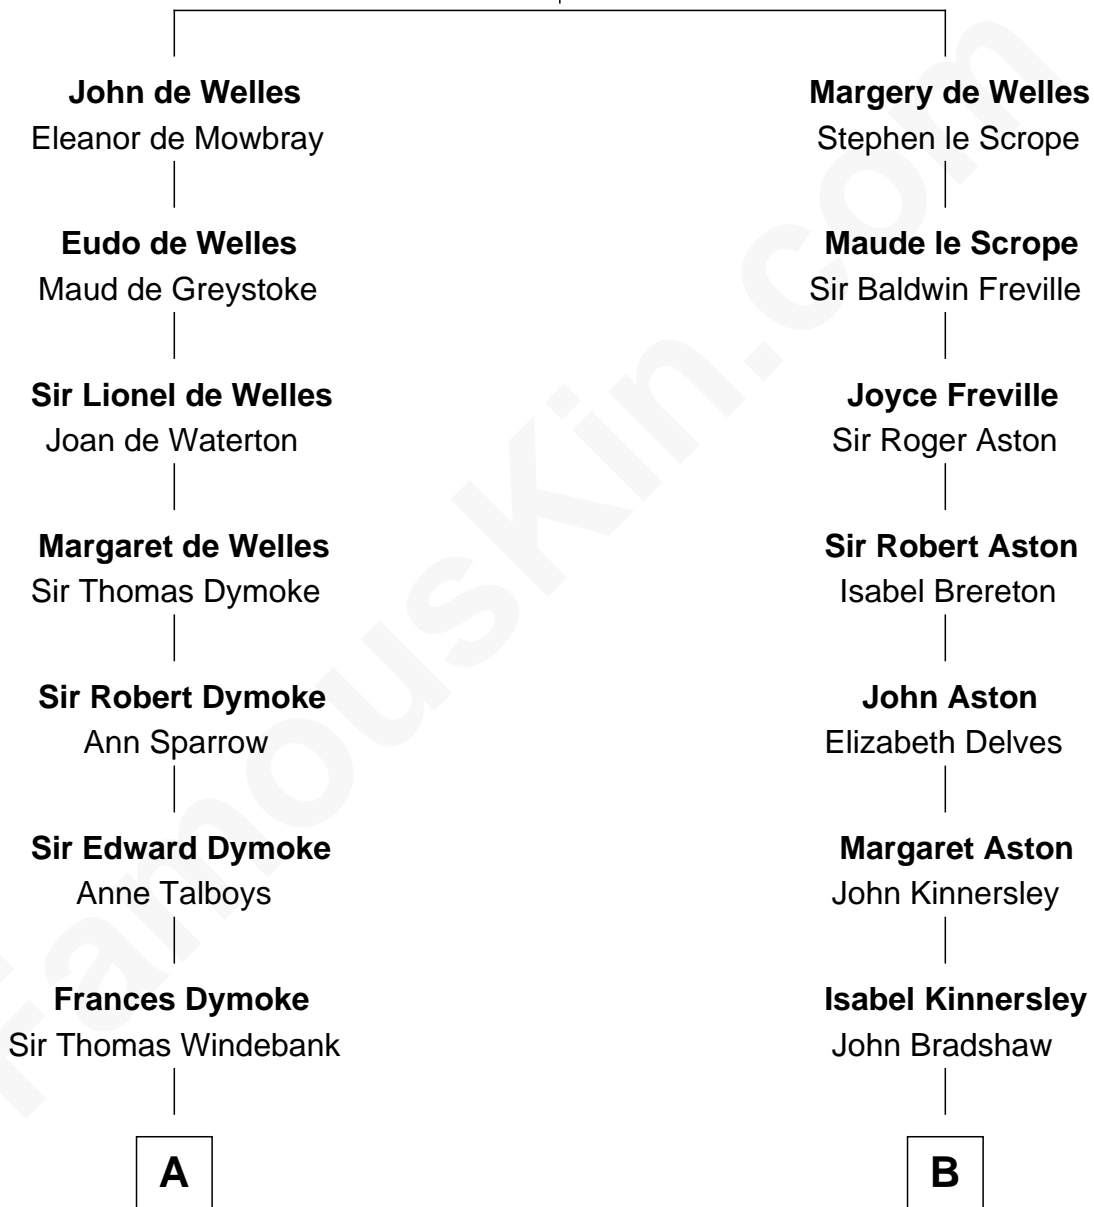

## Relationship Chart of

### Thomas Nelson

*Signer of the Declaration of Independence*

**12th cousin 4 times removed of**

### Thomas Sim Lee

*2nd and 7th Governor of Maryland*

**John de Welles**

Maud de Roos

**A**

**Mildred Windebank**

Robert Reade

**Col. George Reade**

Elizabeth Martiau

**Robert Reade**

Mary Lilly

**Margaret Reade**

Thomas Nelson

**William Nelson**

Elizabeth Burwell

**Thomas Nelson**