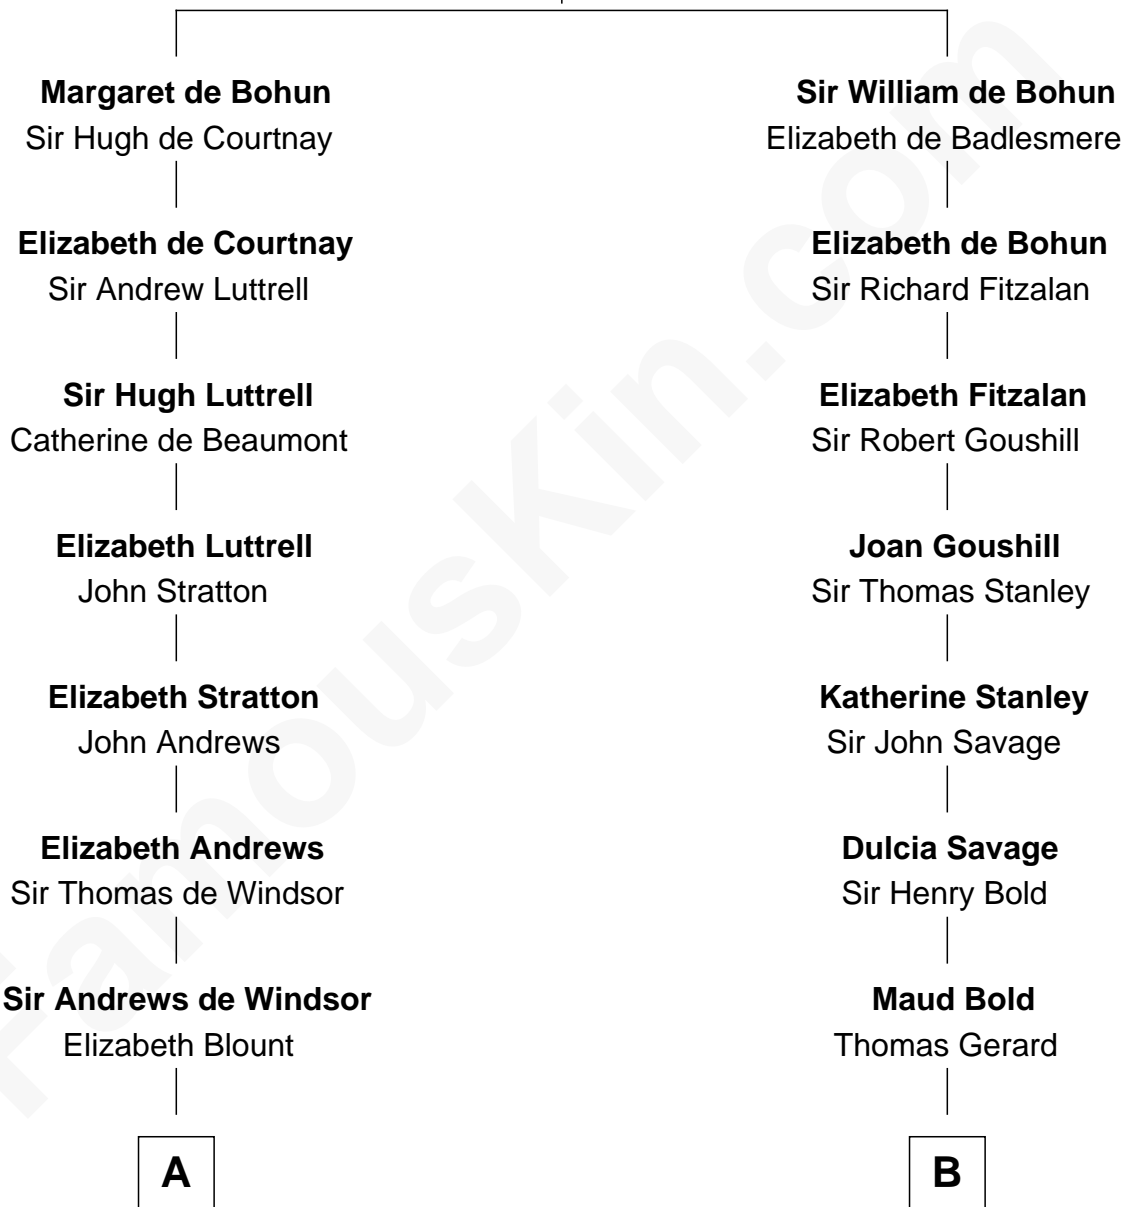

FamousKin.com Relationship Chart of

Thomas Nelson

Signer of the Declaration of Independence

14th cousin of

Thomas Sim Lee

2nd and 7th Governor of Maryland

Humphrey de Bohun
Elizabeth Plantagenet

A

Edith Windsor
George Ludlow

Thomas Ludlow
Jane Pyle

Gabriel Ludlow
Phillis - - - - -

Sarah Ludlow
Col. John Carter

Col. Robert Carter
Judith Armistead

Elizabeth Carter
Nathaniel Burwell

Elizabeth Burwell
William Nelson