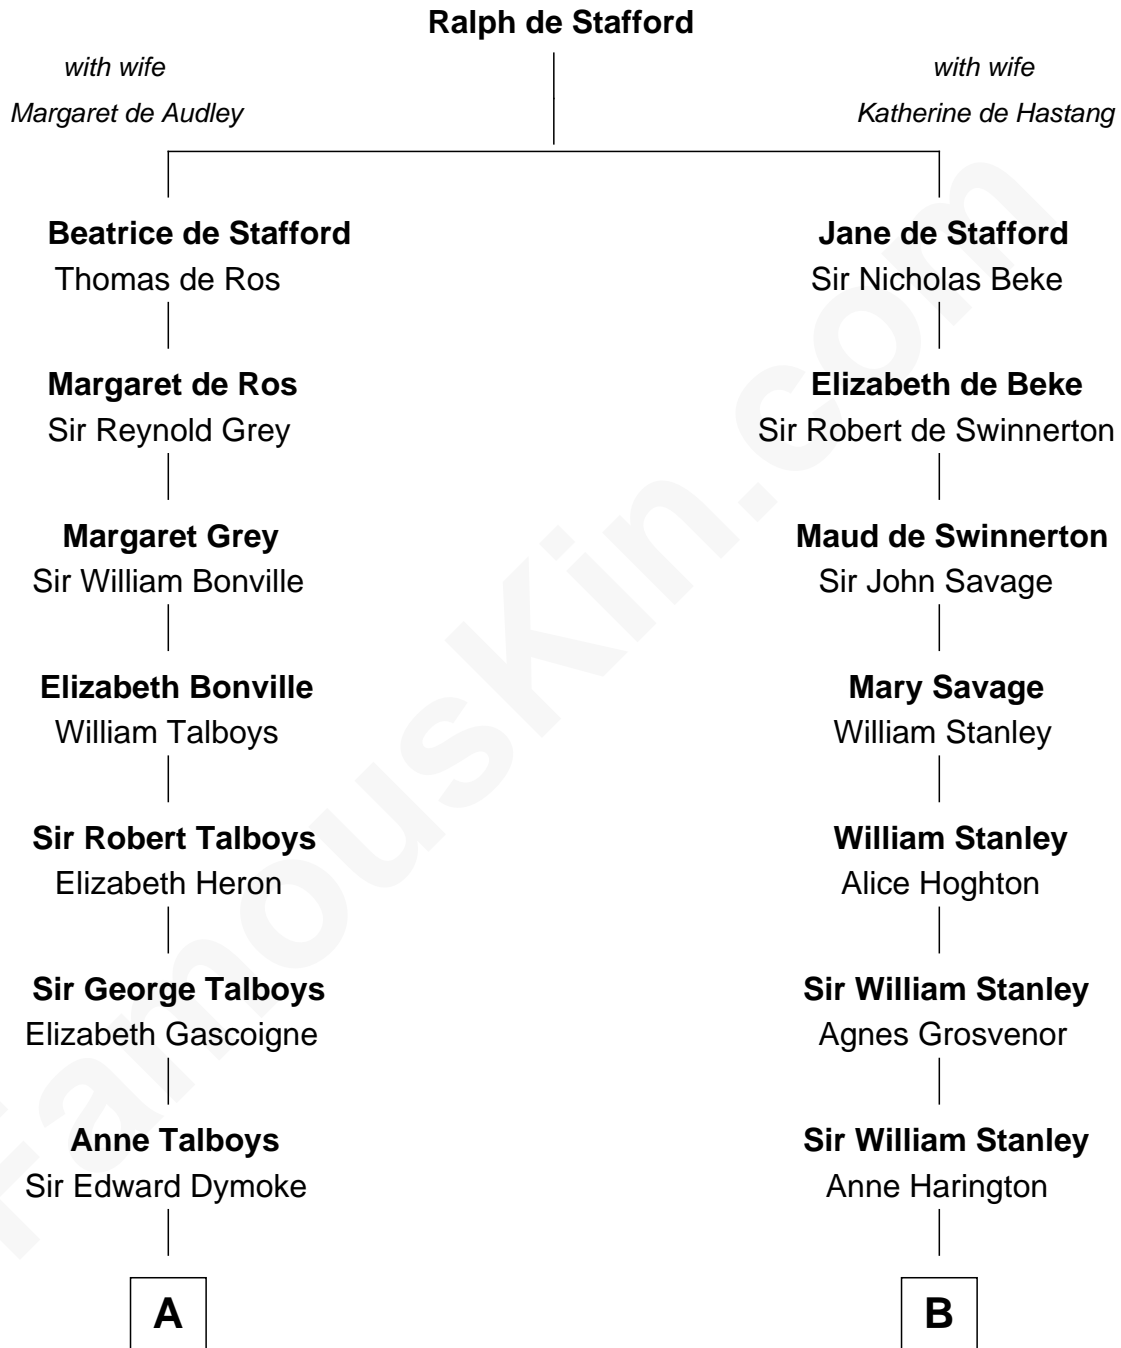

FamousKin.com

Relationship Chart of

Thomas Nelson

Signer of the Declaration of Independence

13th cousin 2 times removed of

Edward Lloyd V

13th Governor of Maryland

A

Frances Dymoke
Sir Thomas Windebank

Mildred Windebank
Robert Reade

Col. George Reade
Elizabeth Martiau

Robert Reade
Mary Lilly

Margaret Reade
Thomas Nelson

William Nelson
Elizabeth Burwell

Thomas Nelson
Signer of Declaration of Independence