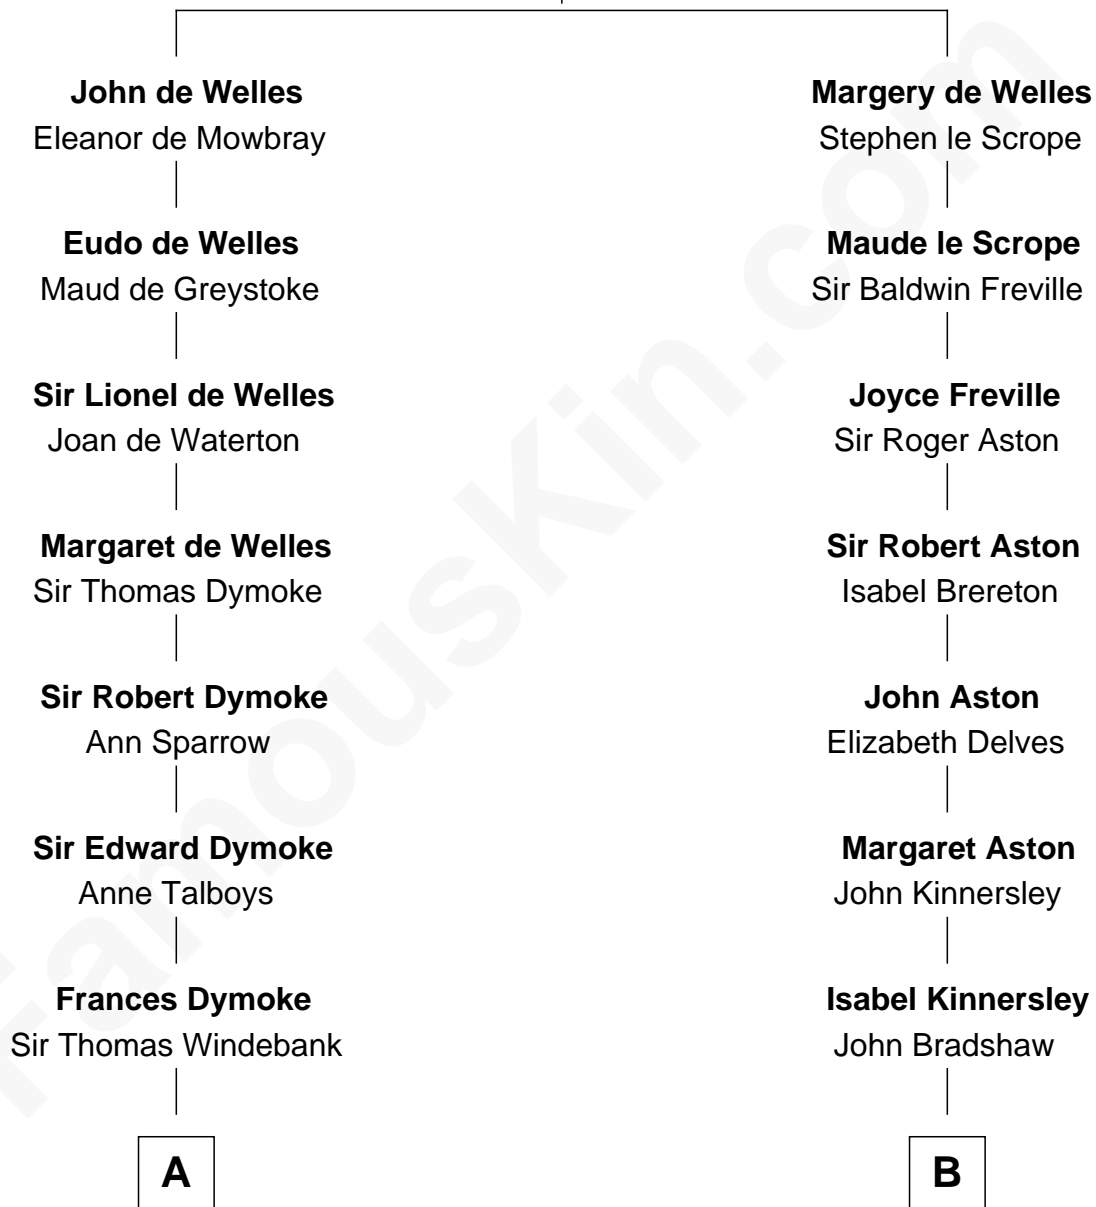

FamousKin.com

Relationship Chart of

Thomas Nelson

Signer of the Declaration of Independence

12th cousin 5 times removed of

Edward Lloyd V

13th Governor of Maryland

John de Welles

Maud de Roos

A

Mildred Windebank

Robert Reade

Col. George Reade

Elizabeth Martiau

Robert Reade

Mary Lilly