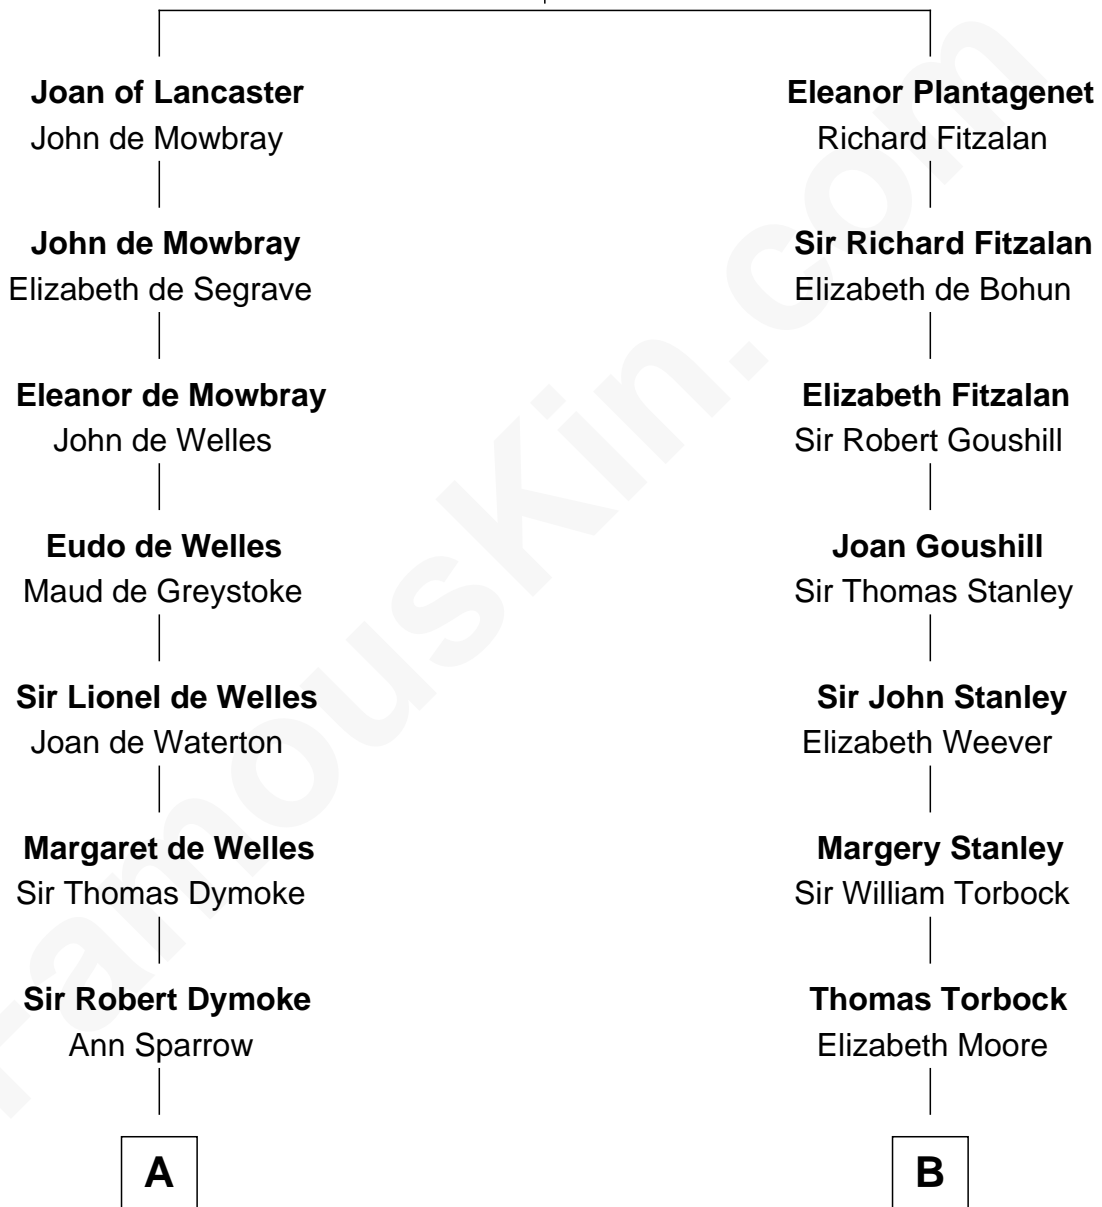

FamousKin.com

Relationship Chart of

Thomas Nelson

Signer of the Declaration of Independence

14th cousin 3 times removed of

Henry Lloyd

40th Governor of Maryland

Henry Plantagenet
Maud de Chaworth

A

Sir Edward Dymoke

Anne Talboys

Frances Dymoke

Sir Thomas Windebank

Mildred Windebank

Robert Reade

Col. George Reade

Elizabeth Martiau

Robert Reade

Mary Lilly

Margaret Reade

Thomas Nelson

William Nelson

Elizabeth Burwell

Thomas Nelson