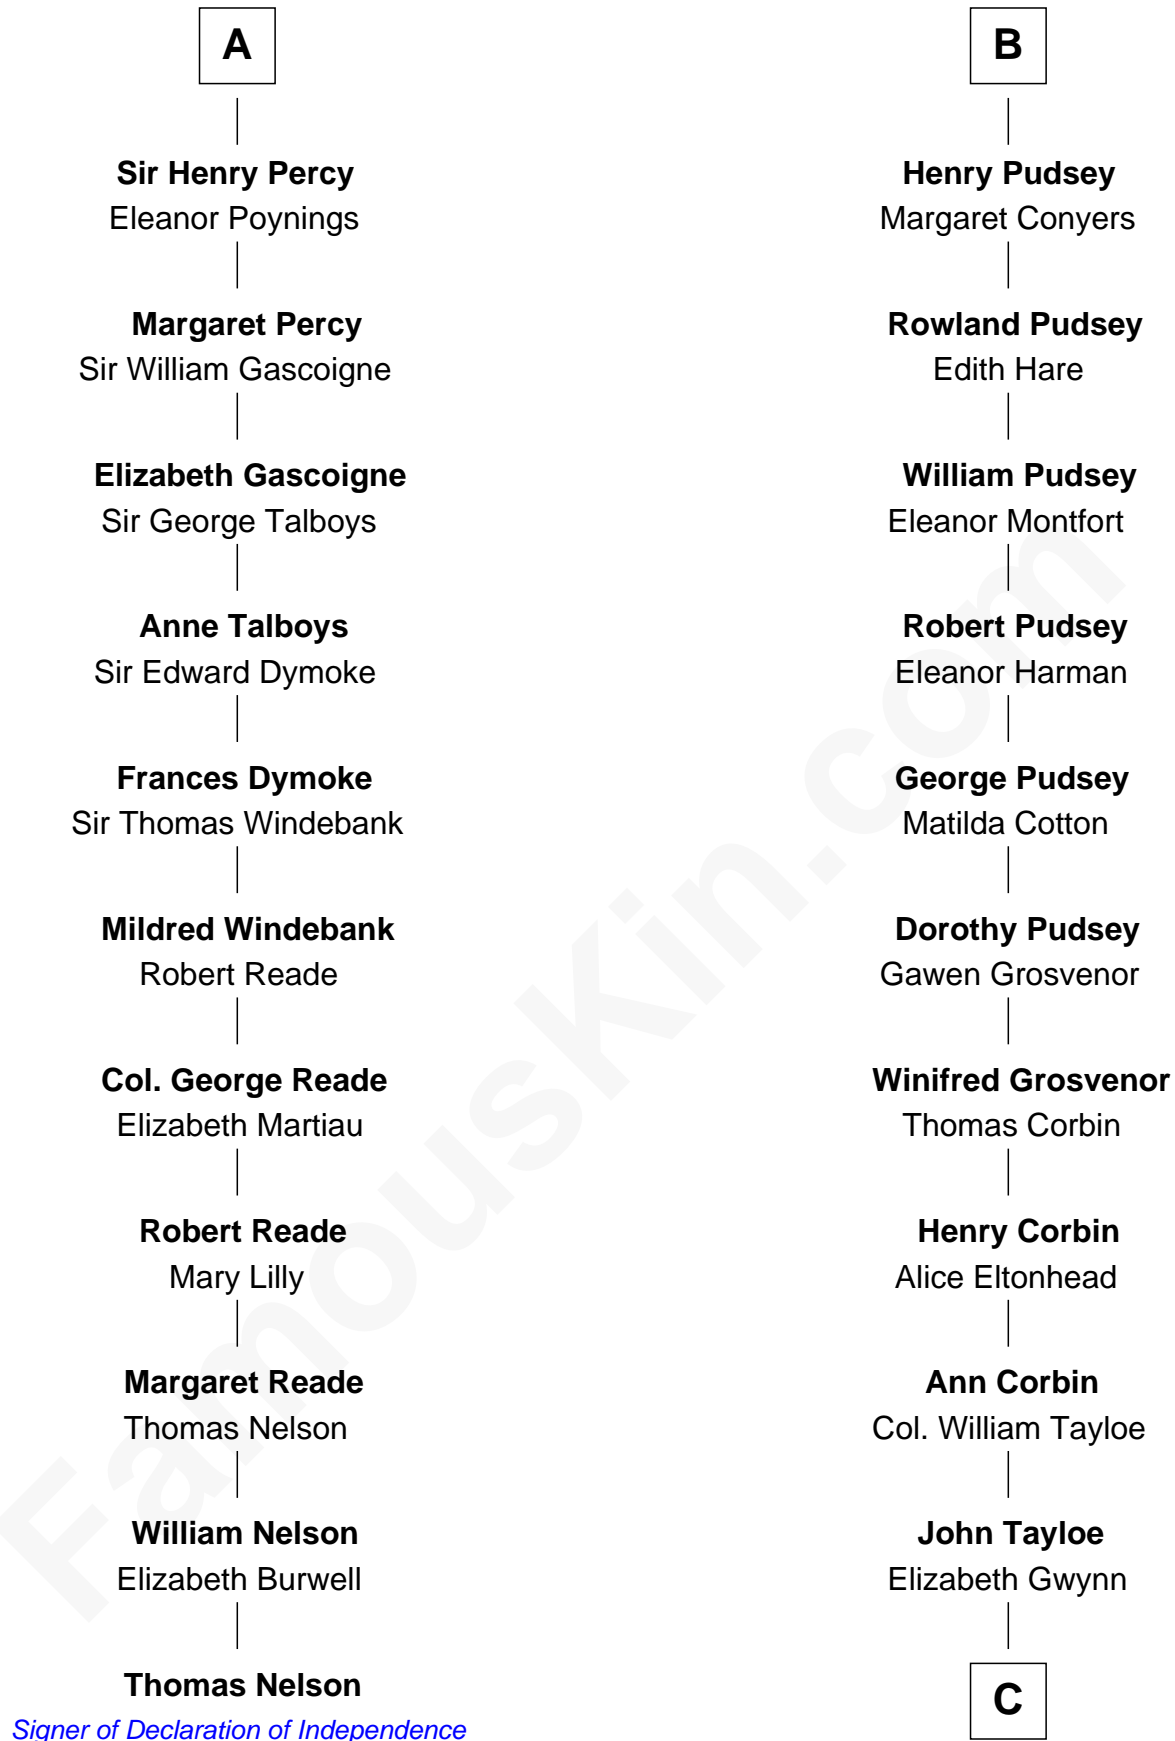

### Thomas Nelson

*Signer of the Declaration of Independence*

17th cousin 4 times removed of

### Henry Lloyd

*40th Governor of Maryland*

**John Fitz Robert**

Ada de Baliol

**C**

**John Tayloe**  
Rebecca Plater

**Elizabeth Tayloe**  
Col. Edward Lloyd

**Col. Edward Lloyd**  
Sally Scott Murray