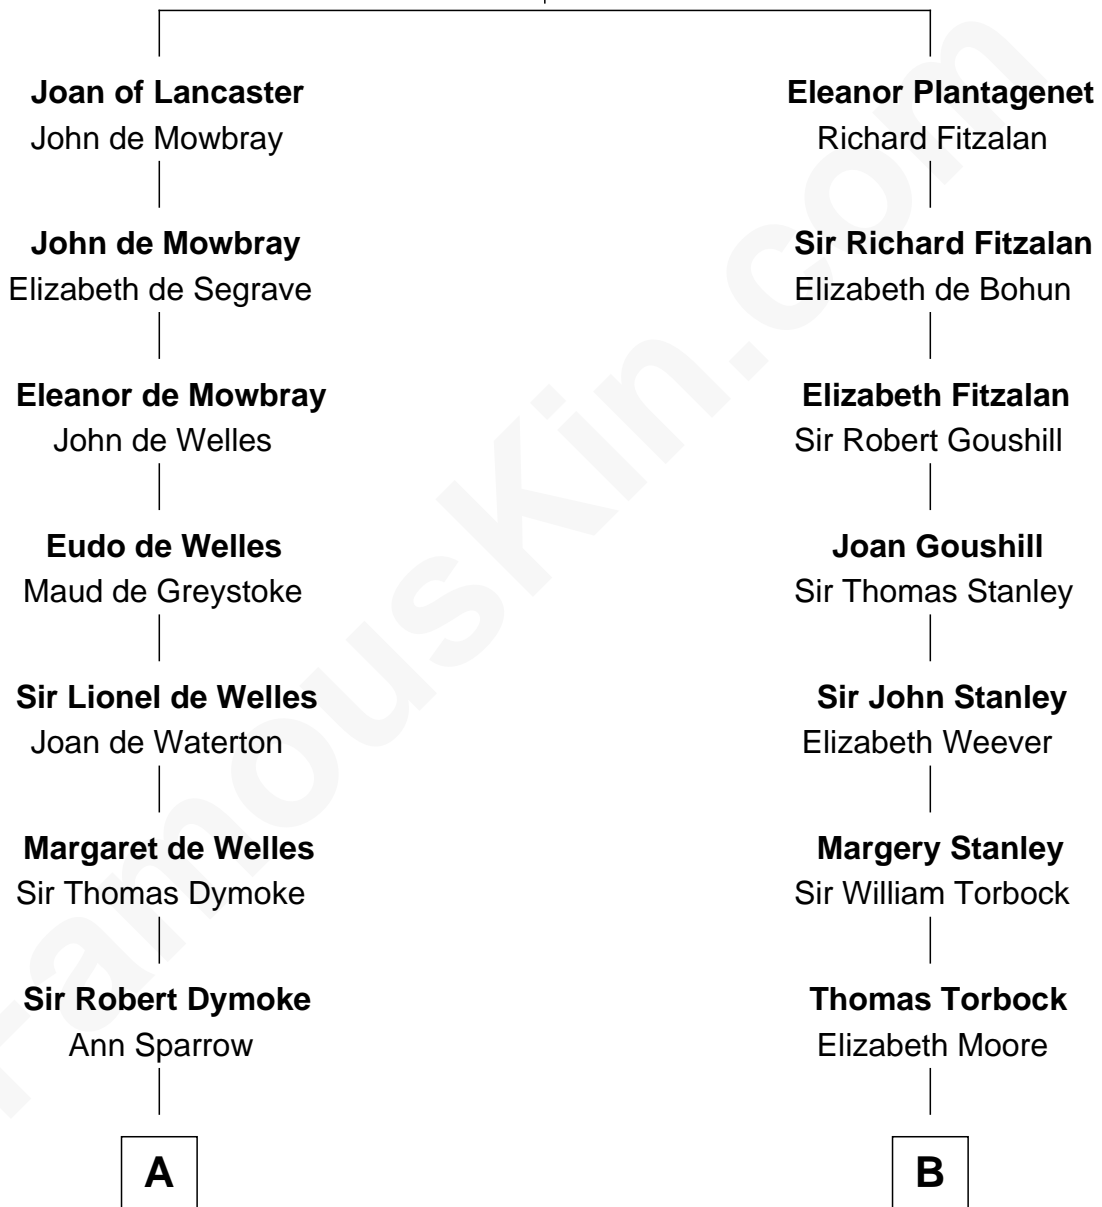

## Relationship Chart of

### Thomas Nelson

*Signer of the Declaration of Independence*

14th cousin 1 time removed of

### Charles Goldsborough

*16th Governor of Maryland*

**Henry Plantagenet**  
Maud de Chaworth

**A**

**Sir Edward Dymoke**

Anne Talboys

**Frances Dymoke**

Sir Thomas Windebank

**Mildred Windebank**

Robert Reade

**Col. George Reade**

Elizabeth Martiau

**Robert Reade**

Mary Lilly

**Margaret Reade**

Thomas Nelson