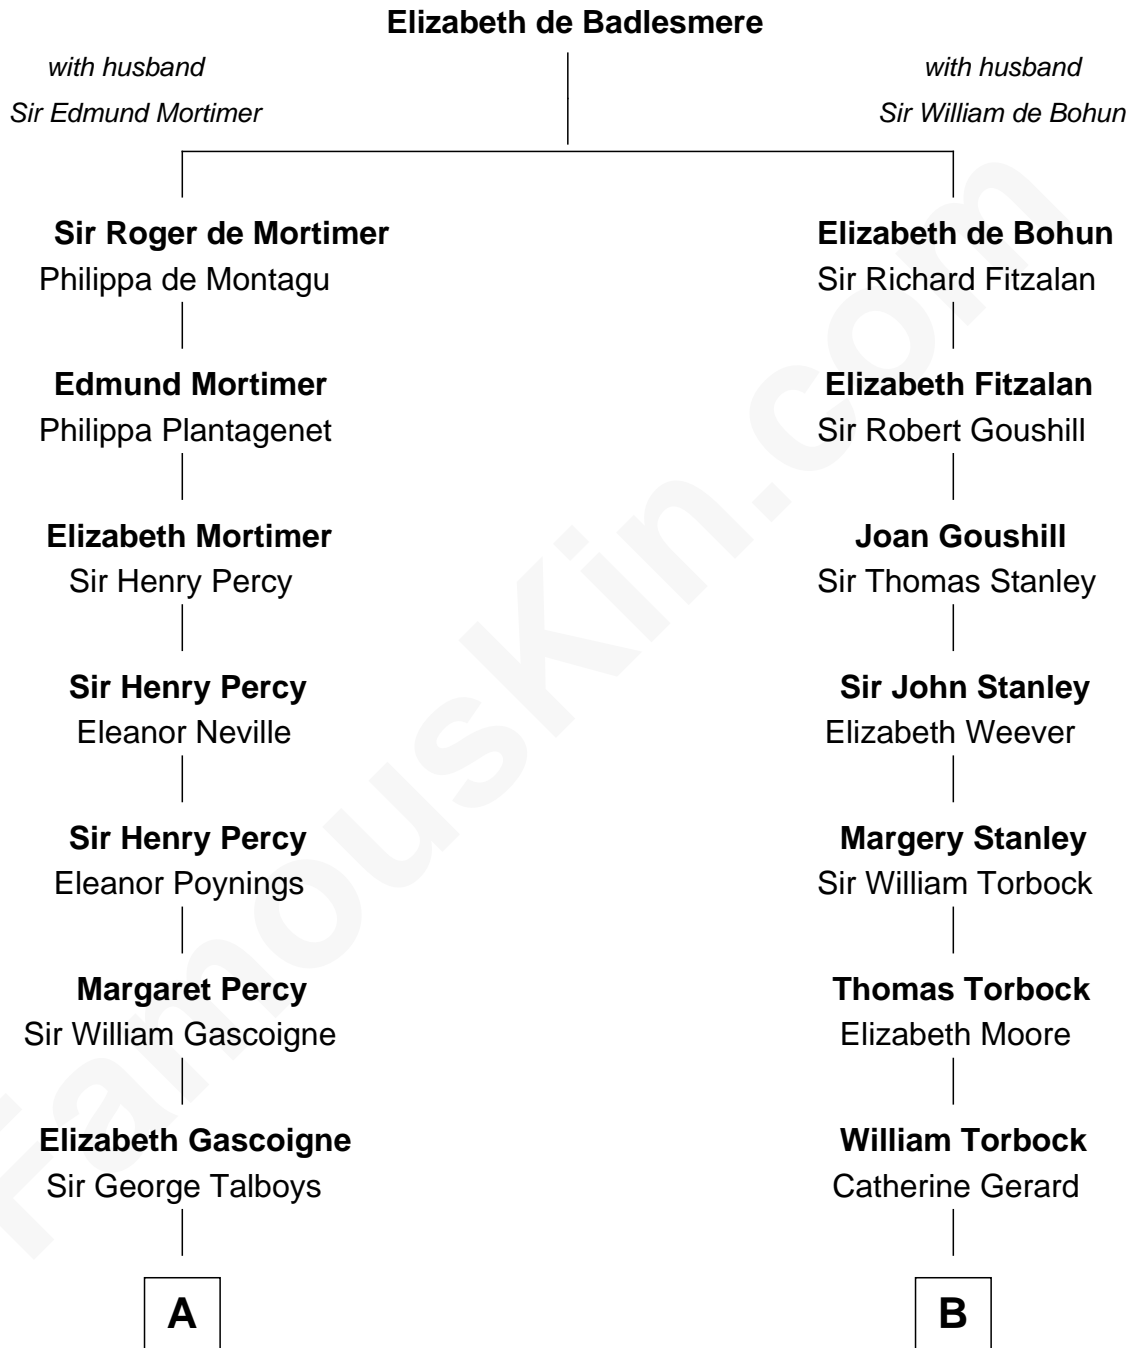

FamousKin.com

Relationship Chart of

Thomas Nelson

Signer of the Declaration of Independence

14th cousin of

Charles Goldsborough

16th Governor of Maryland

A

Anne Talboys
Sir Edward Dymoke

Frances Dymoke
Sir Thomas Windebank

Mildred Windebank
Robert Reade

Col. George Reade
Elizabeth Martiau

Robert Reade
Mary Lilly

Margaret Reade
Thomas Nelson

William Nelson
Elizabeth Burwell