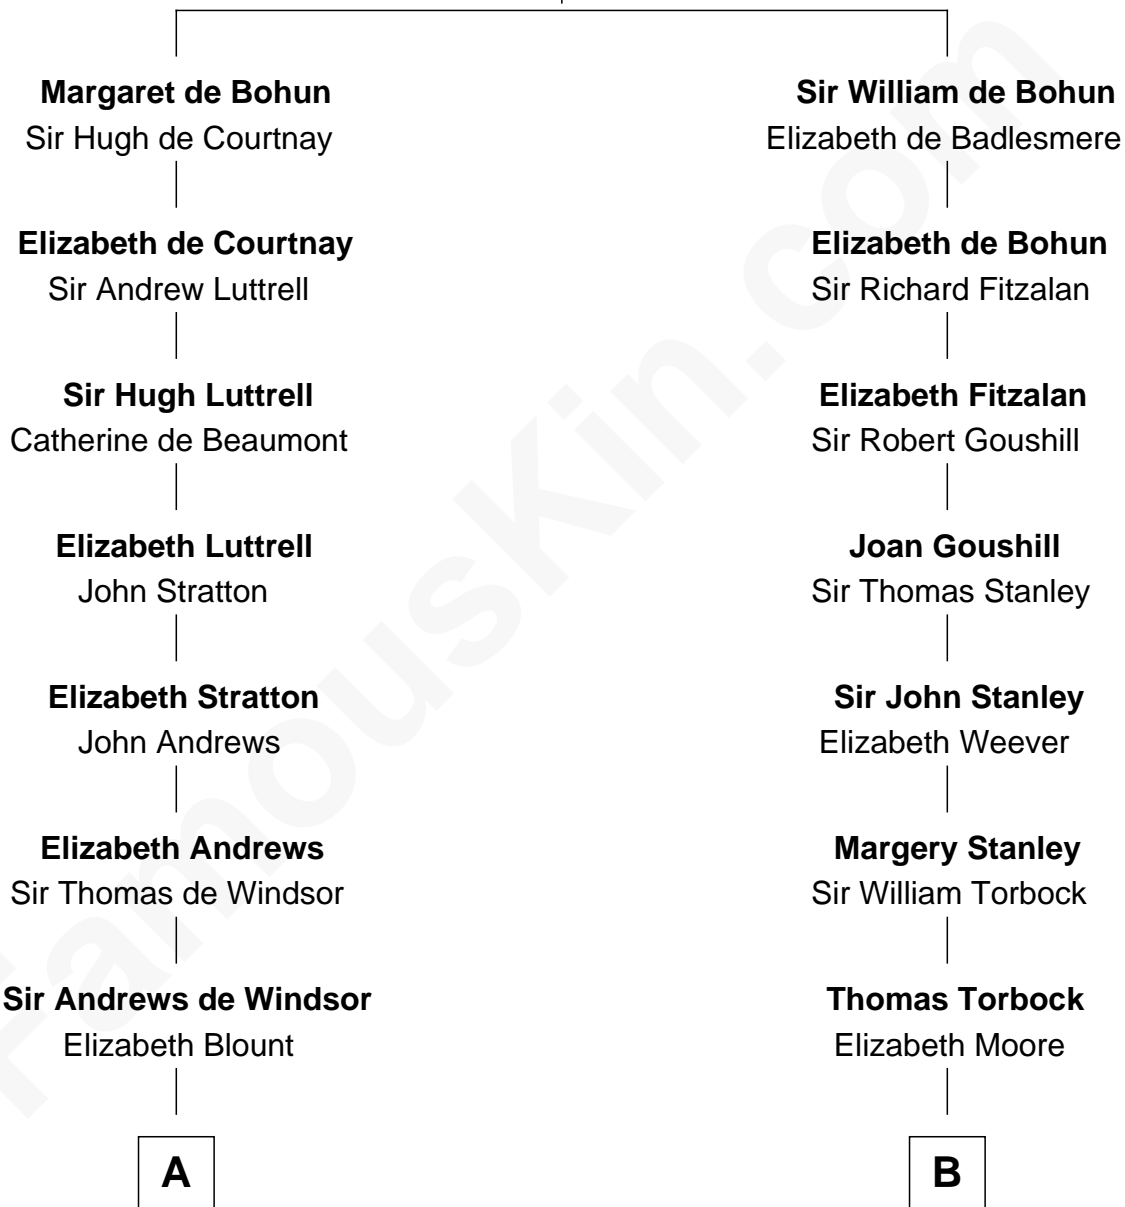

FamousKin.com

Relationship Chart of

Thomas Nelson

Signer of the Declaration of Independence

14th cousin 1 time removed of

Charles Goldsborough

16th Governor of Maryland

Humphrey de Bohun
Elizabeth Plantagenet

A

Edith Windsor
George Ludlow

Thomas Ludlow
Jane Pyle

Gabriel Ludlow
Phillis - - - - -

Sarah Ludlow
Col. John Carter

Col. Robert Carter
Judith Armistead

Elizabeth Carter
Nathaniel Burwell

Elizabeth Burwell
William Nelson

Thomas Nelson

Signer of Declaration of Independence

B

William Torbock
Catherine Gerard

Margaret Torbock
Oliver Mainwaring

Mary Mainwaring
Benjamin Gill

Anna Maria Gill
James Neale

Henrietta Maria Neale
Col. Philemon Lloyd