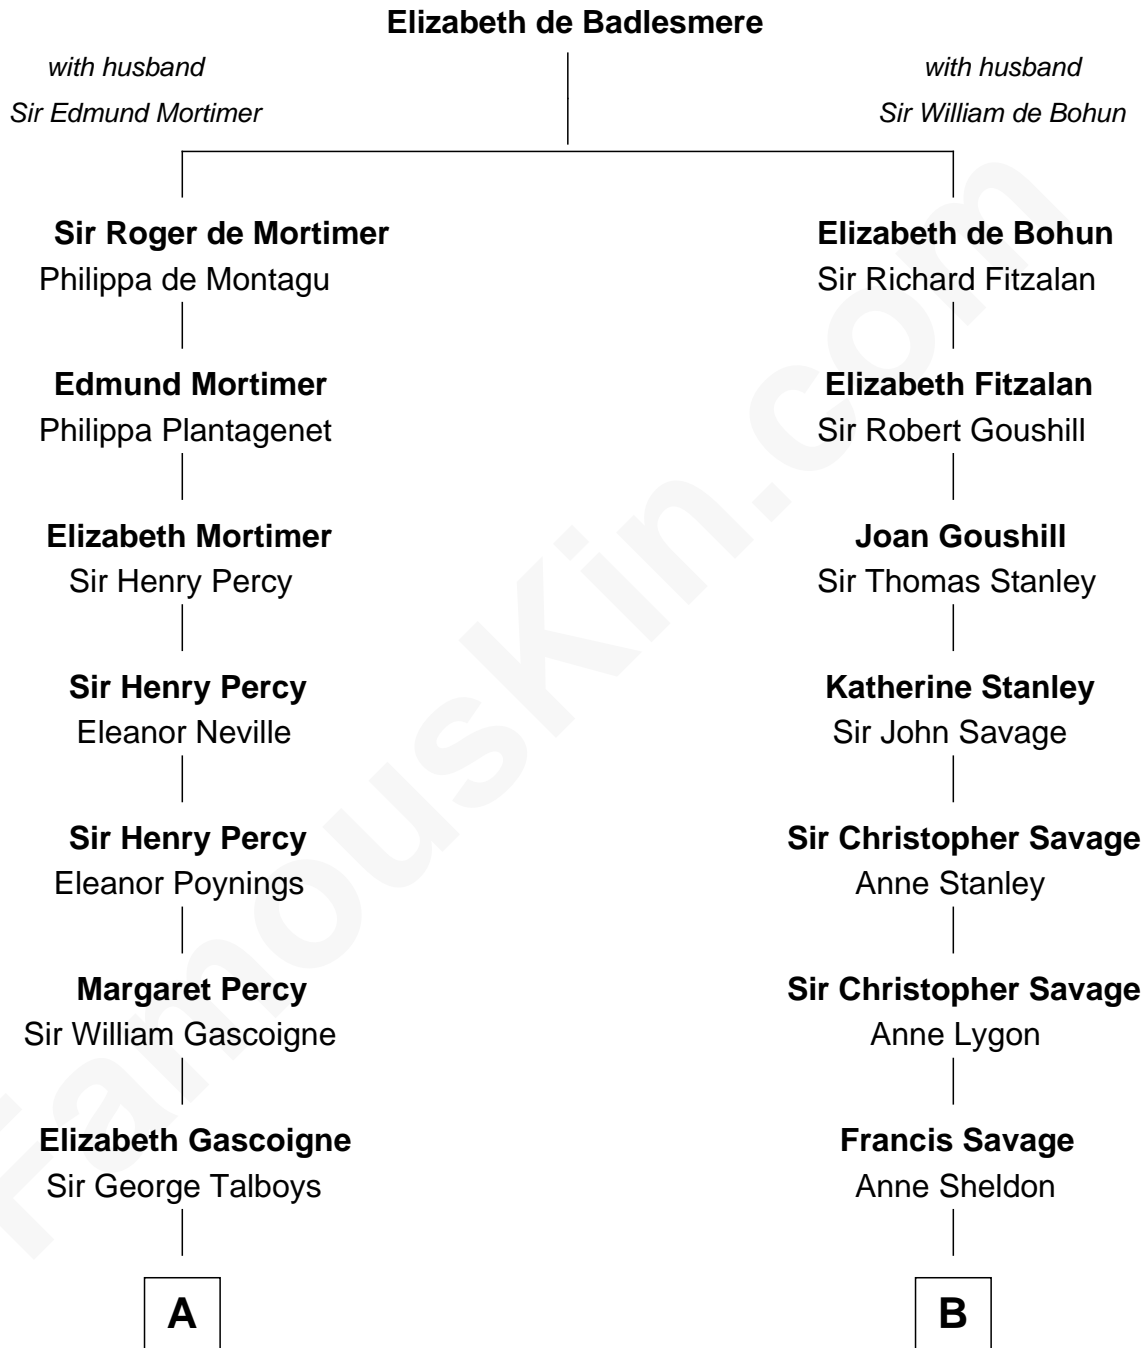

# FamousKin.com

## Relationship Chart of

### Thomas Nelson

*Signer of the Declaration of Independence*

14th cousin 1 time removed of

**Zachary Taylor**  
*12th U.S. President*

**A**

**Anne Talboys**  
Sir Edward Dymoke

**Frances Dymoke**  
Sir Thomas Windebank