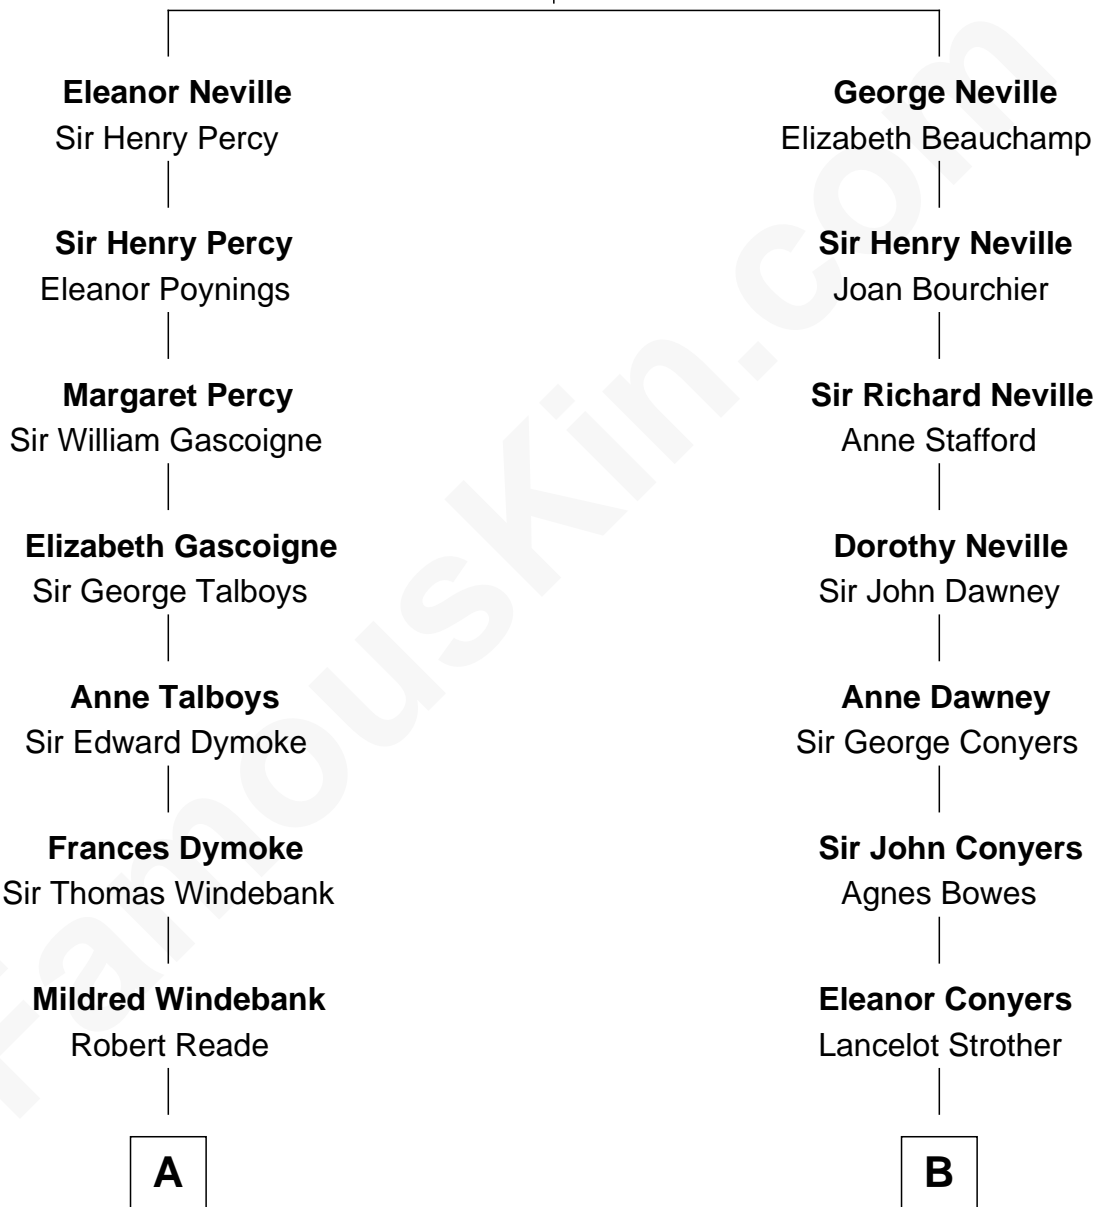

FamousKin.com

Relationship Chart of

Thomas Nelson

Signer of the Declaration of Independence

11th cousin 2 times removed of

Zachary Taylor
12th U.S. President

Sir Ralph Neville
Joan Beaufort

A

Col. George Reade

Elizabeth Martiau

Robert Reade

Mary Lilly

Margaret Reade

Thomas Nelson

William Nelson

Elizabeth Burwell

Thomas Nelson

Signer of Declaration of Independence

B

William Strother

Elizabeth - - - - -

William Strother

Dorothy - - - - -

William Strother

Margaret Thornton

Francis Strother

Susannah Dabney

William Strother

Sarah Bayly

Sarah Dabney Strother

Col. Richard Taylor

Zachary Taylor