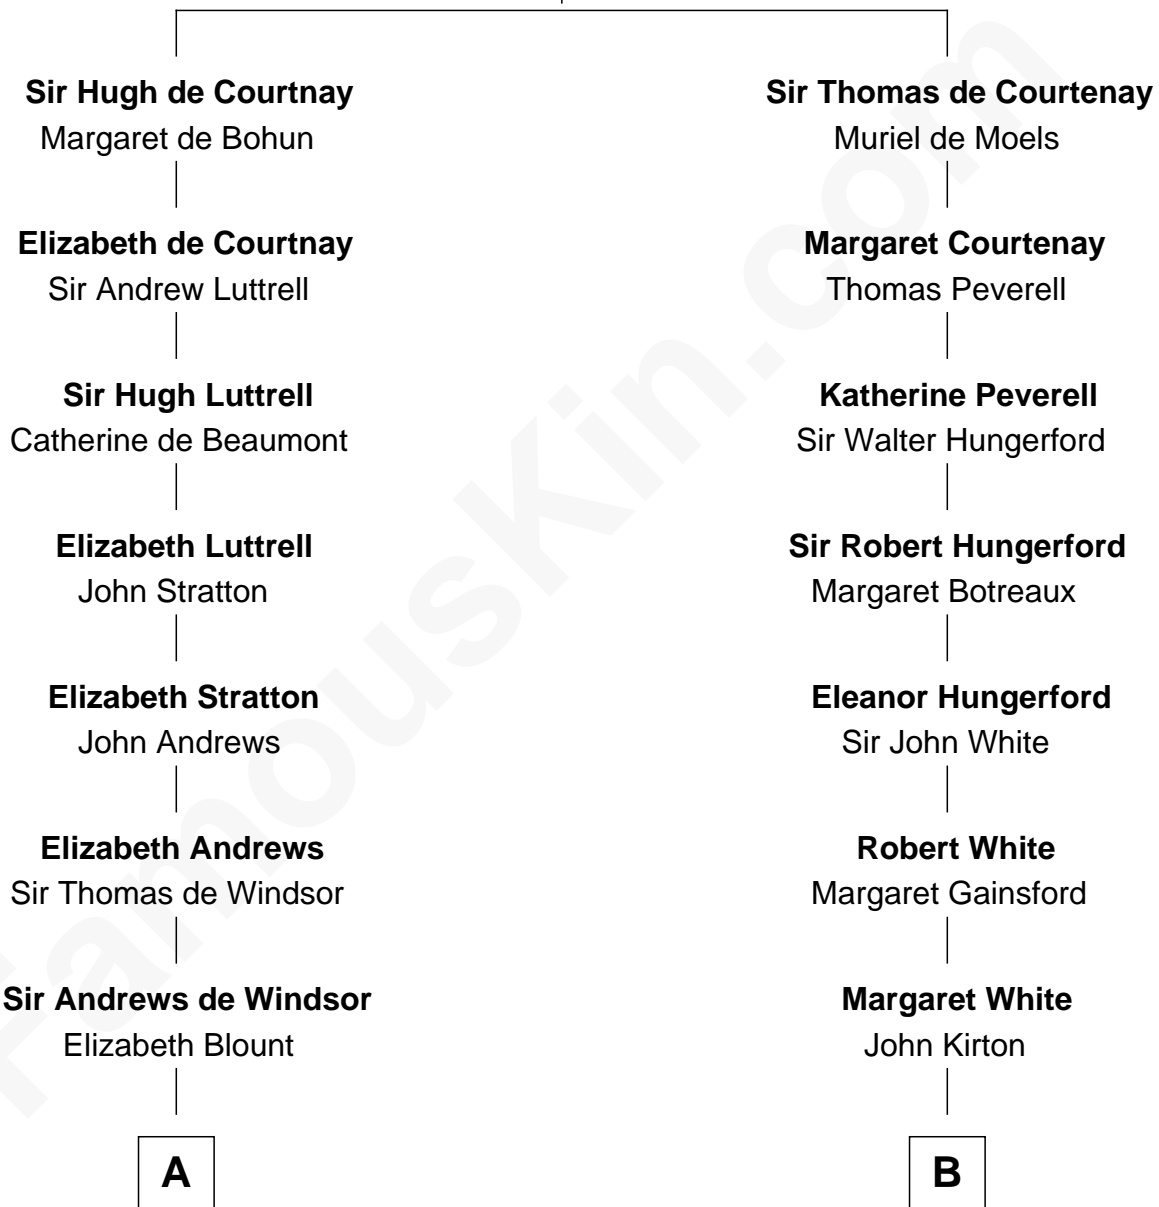

FamousKin.com

Relationship Chart of

Thomas Nelson

Signer of the Declaration of Independence

14th cousin 7 times removed of

Thomas J. Watson, Jr.
President and CEO of I.B.M.

Sir Hugh de Courtenay
Agnes de St. John