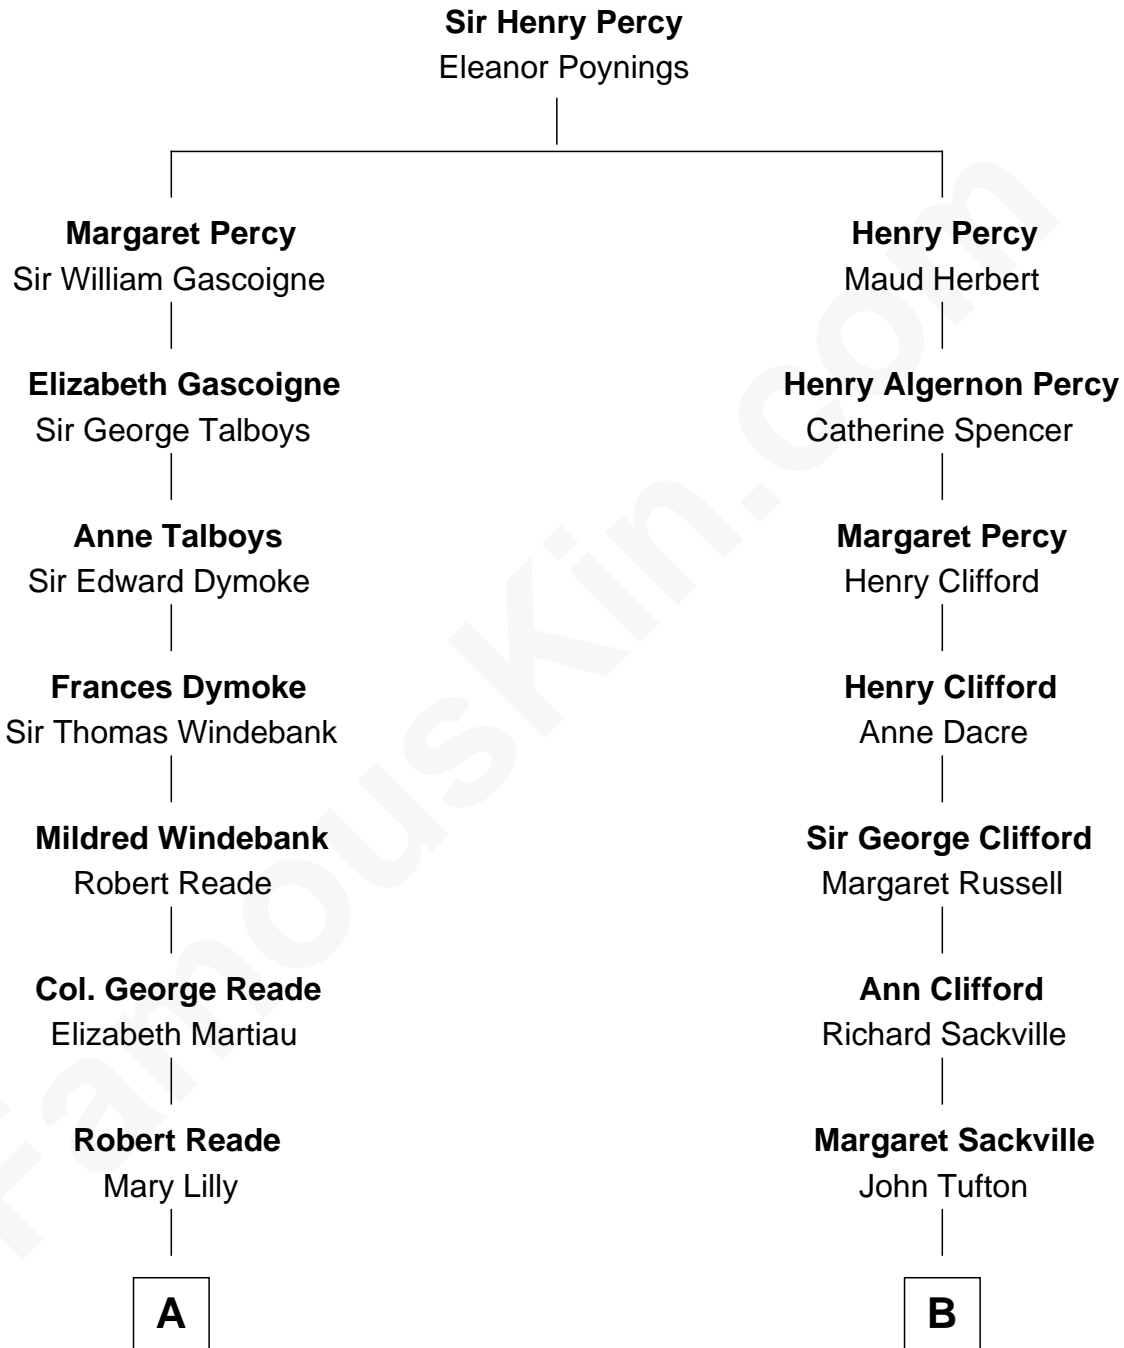

FamousKin.com

Relationship Chart of

Thomas Nelson

Signer of the Declaration of Independence

9th cousin 8 times removed of

Kit Harington

TV Actor - "Game of Thrones"

A

Margaret Reade

Thomas Nelson

William Nelson

Elizabeth Burwell

Thomas Nelson

Signer of Declaration of Independence

B

Cecily Tufton