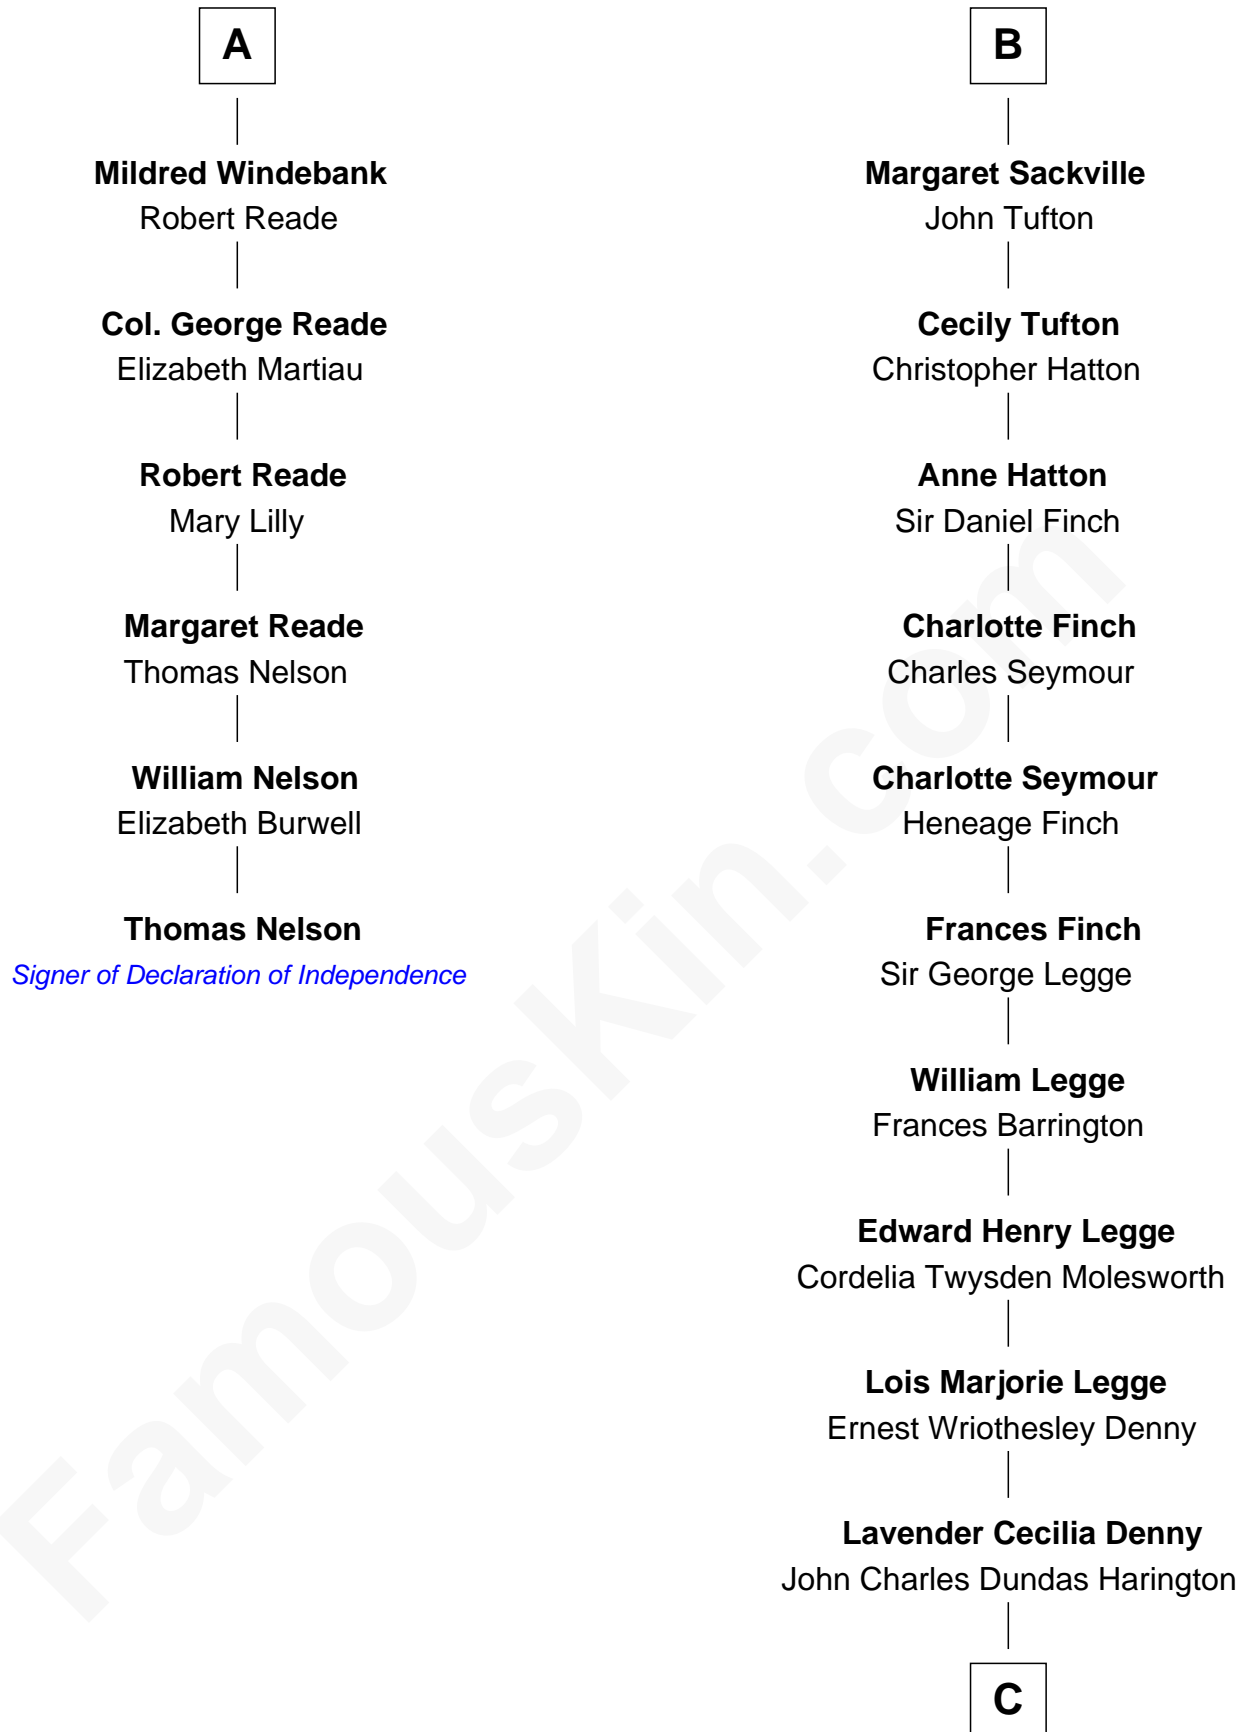

FamousKin.com

Relationship Chart of

Thomas Nelson

Signer of the Declaration of Independence

12th cousin 6 times removed of

Kit Harington

TV Actor - "Game of Thrones"

Margaret de Stafford

Sir Ralph Neville

C

Sir David Richard Harington

Deborah Jane Catesby

Kit Harington

TV Actor - "Game of Thrones"

FamousKin.com