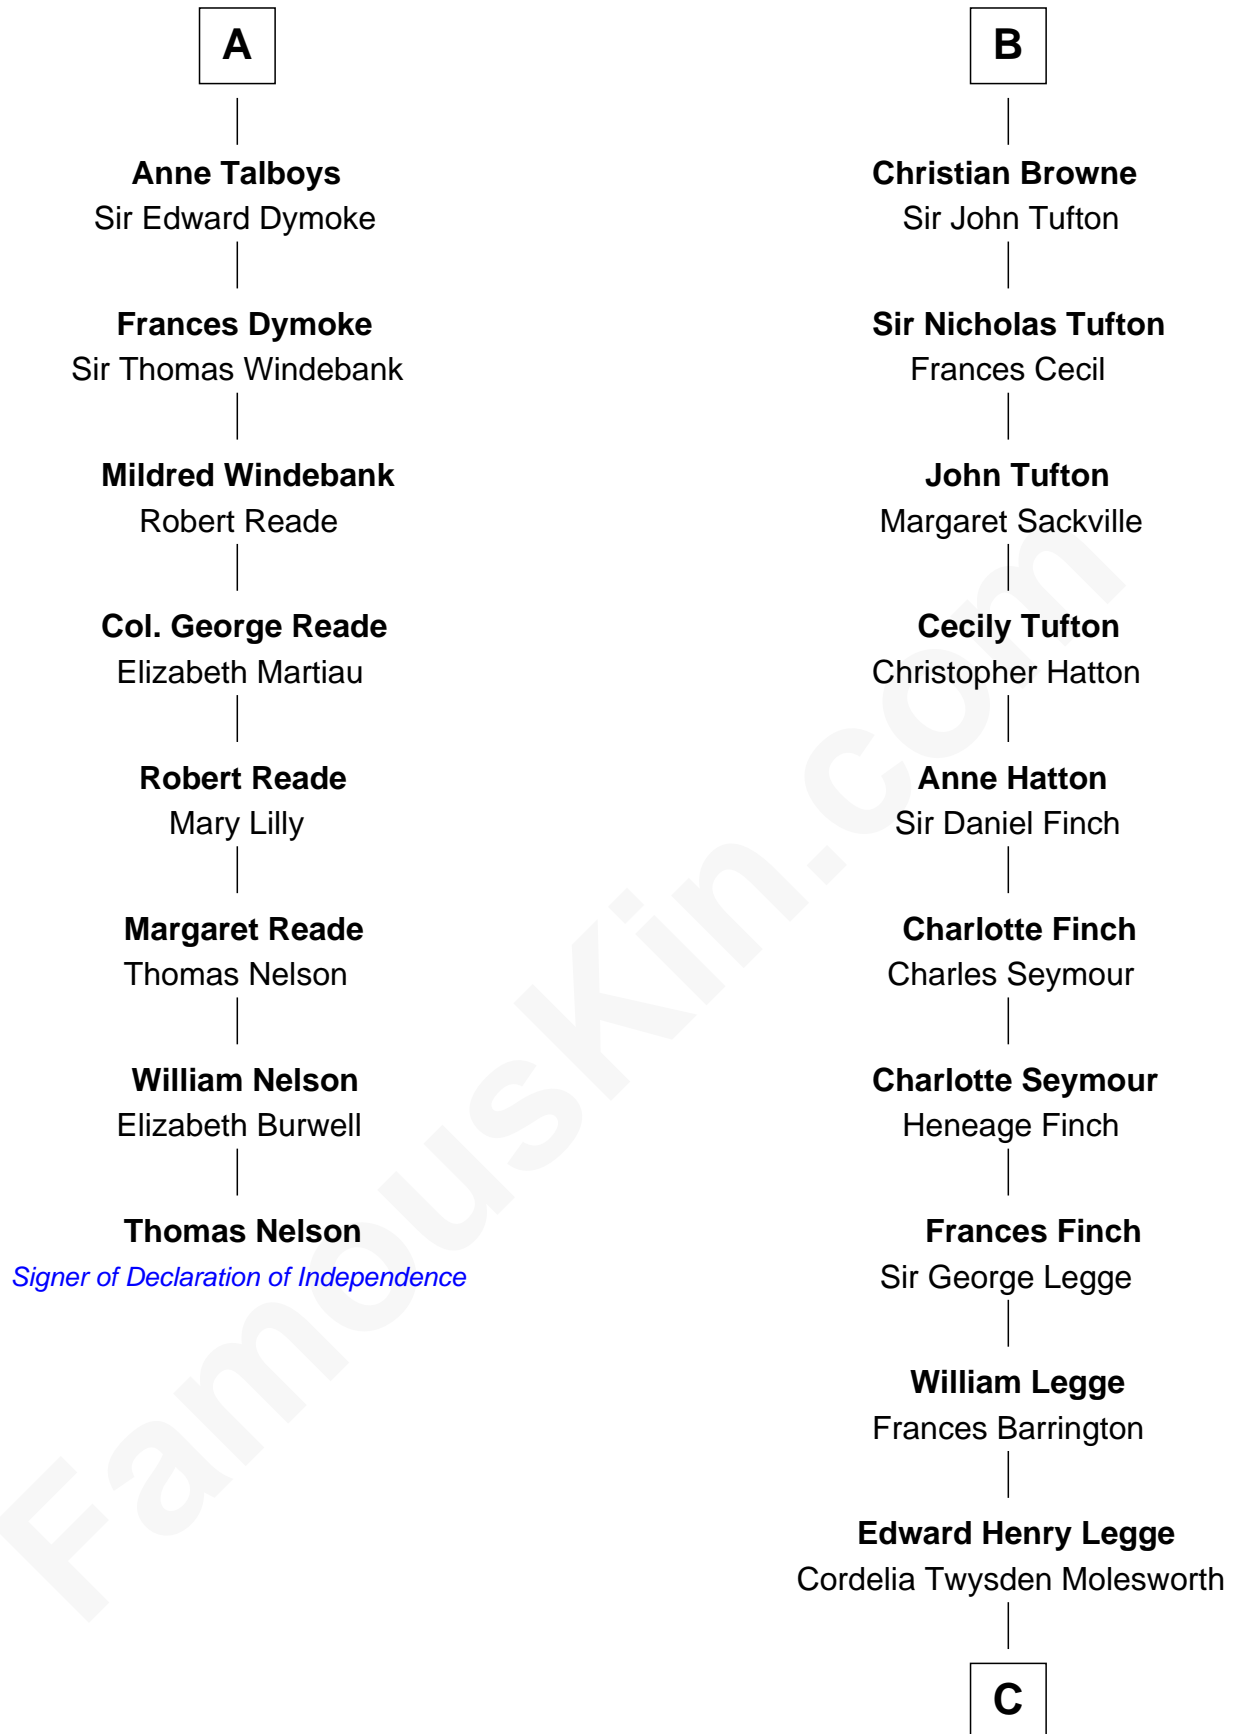

## Relationship Chart of

### Thomas Nelson

Signer of the Declaration of Independence

14th cousin 6 times removed of

### Kit Harington

TV Actor - "Game of Thrones"

**Sir Robert de Holland**

Maude la Zouche

**C**

**Lois Marjorie Legge**  
Ernest Wriothesley Denny

**Lavender Cecilia Denny**  
John Charles Dundas Harington

**Sir David Richard Harington**  
Deborah Jane Catesby