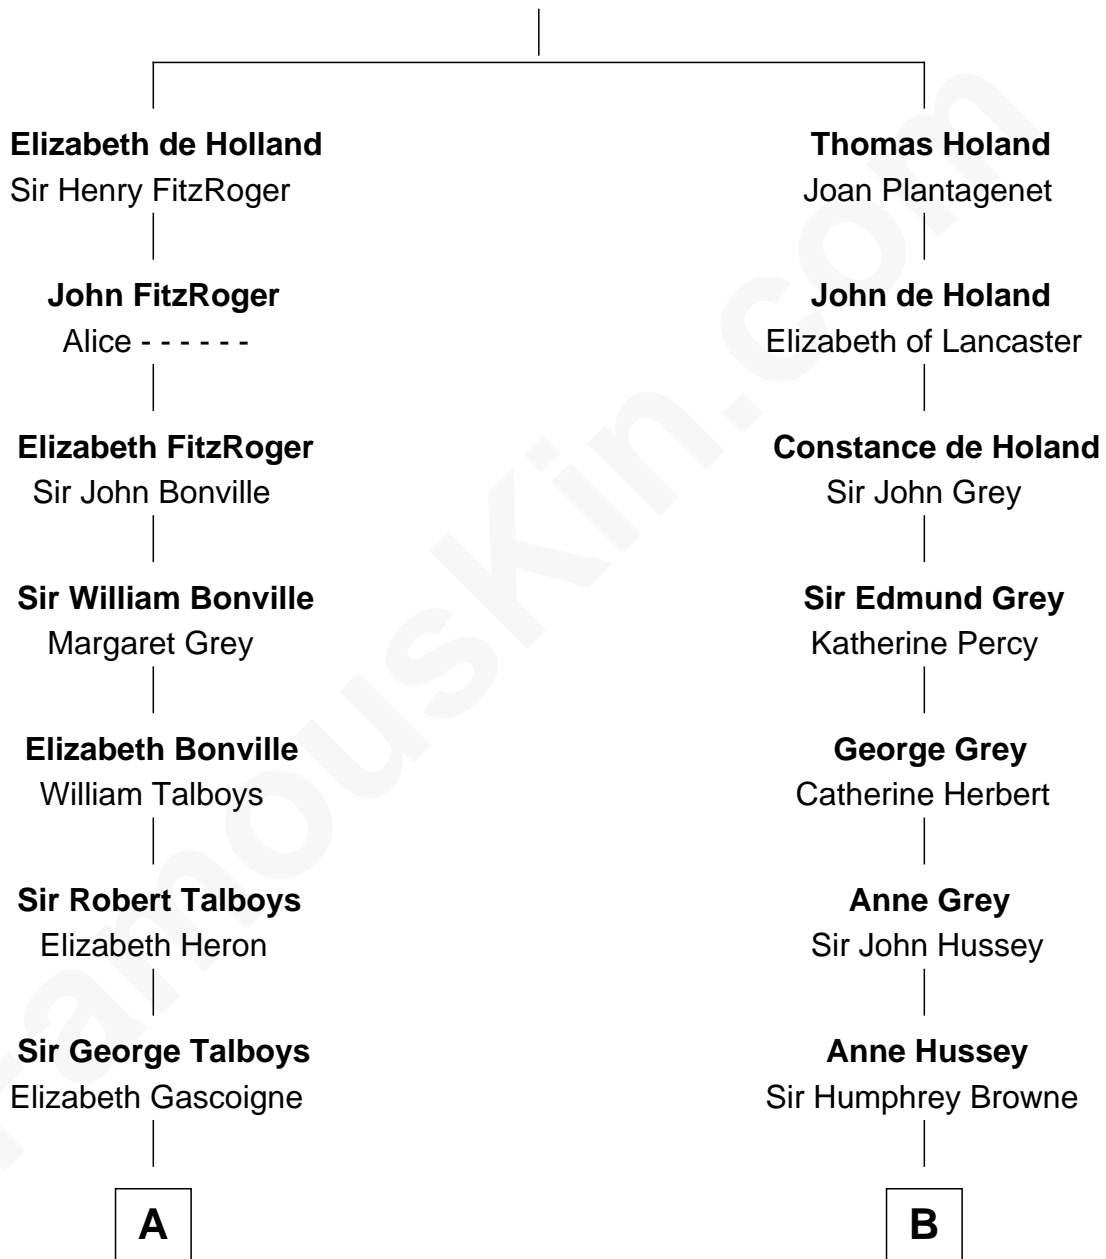

## Relationship Chart of

### Thomas Nelson

Signer of the Declaration of Independence

14th cousin 6 times removed of

### Kit Harington

TV Actor - "Game of Thrones"

**Sir Robert de Holland**

Maude la Zouche

**C**

**Lois Marjorie Legge**  
Ernest Wriothesley Denny

**Lavender Cecilia Denny**  
John Charles Dundas Harington

**Sir David Richard Harington**  
Deborah Jane Catesby