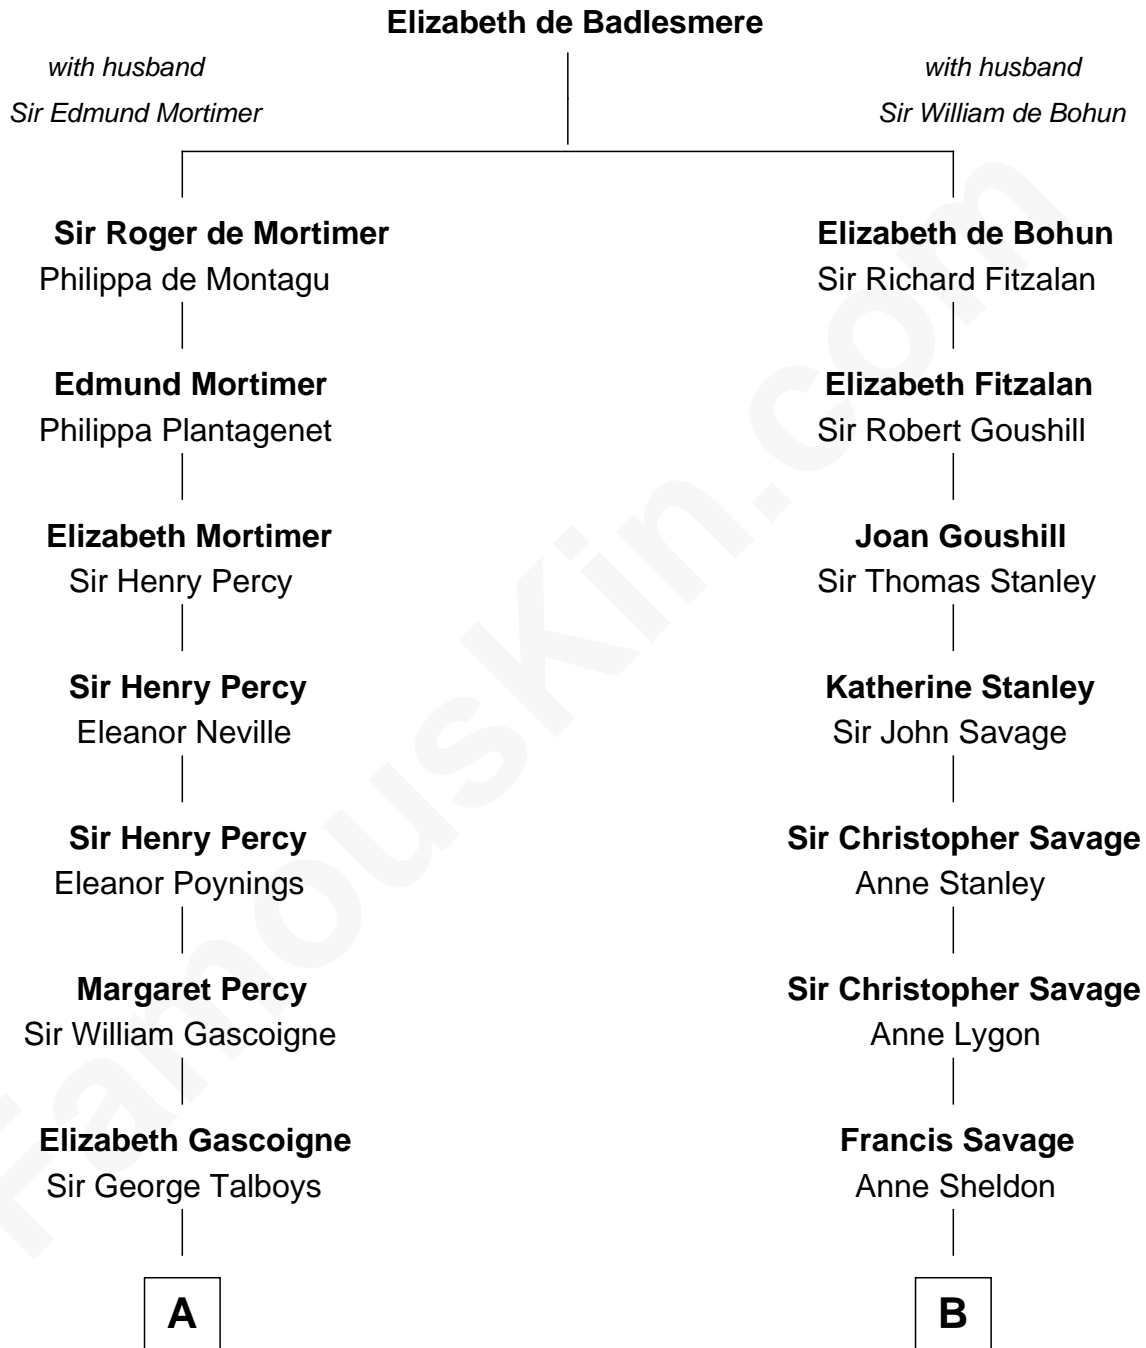

FamousKin.com

Relationship Chart of

Thomas Nelson

Signer of the Declaration of Independence

14th cousin 5 times removed of

William H. Macy
TV and Movie Actor

C

Mary Lois Everitt
Clement Overstreet

Lois Elizabeth Overstreet
William Hall Macy

William H. Macy
TV and Movie Actor

FamousKin.com