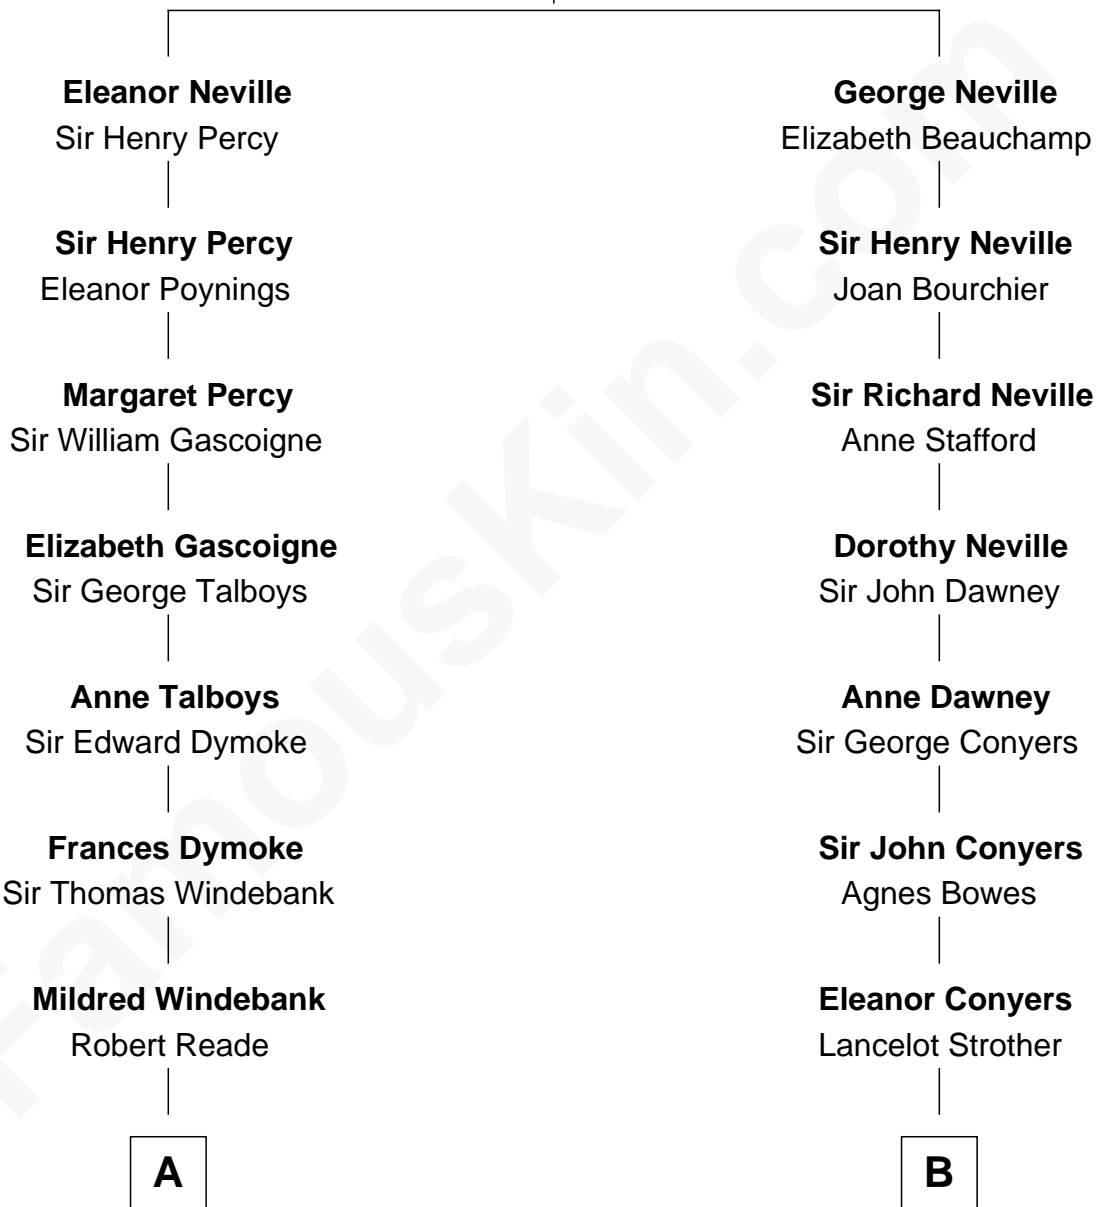

FamousKin.com

Relationship Chart of

Thomas Nelson

Signer of the Declaration of Independence

11th cousin 6 times removed of

William H. Macy
TV and Movie Actor

Sir Ralph Neville
Joan Beaufort

A

Col. George Reade

Elizabeth Martiau

Robert Reade

Mary Lilly

Margaret Reade

Thomas Nelson

William Nelson

Elizabeth Burwell

Thomas Nelson

Signer of Declaration of Independence

B

William Strother

Elizabeth - - - - -

William Strother

Dorothy - - - - -

William Strother