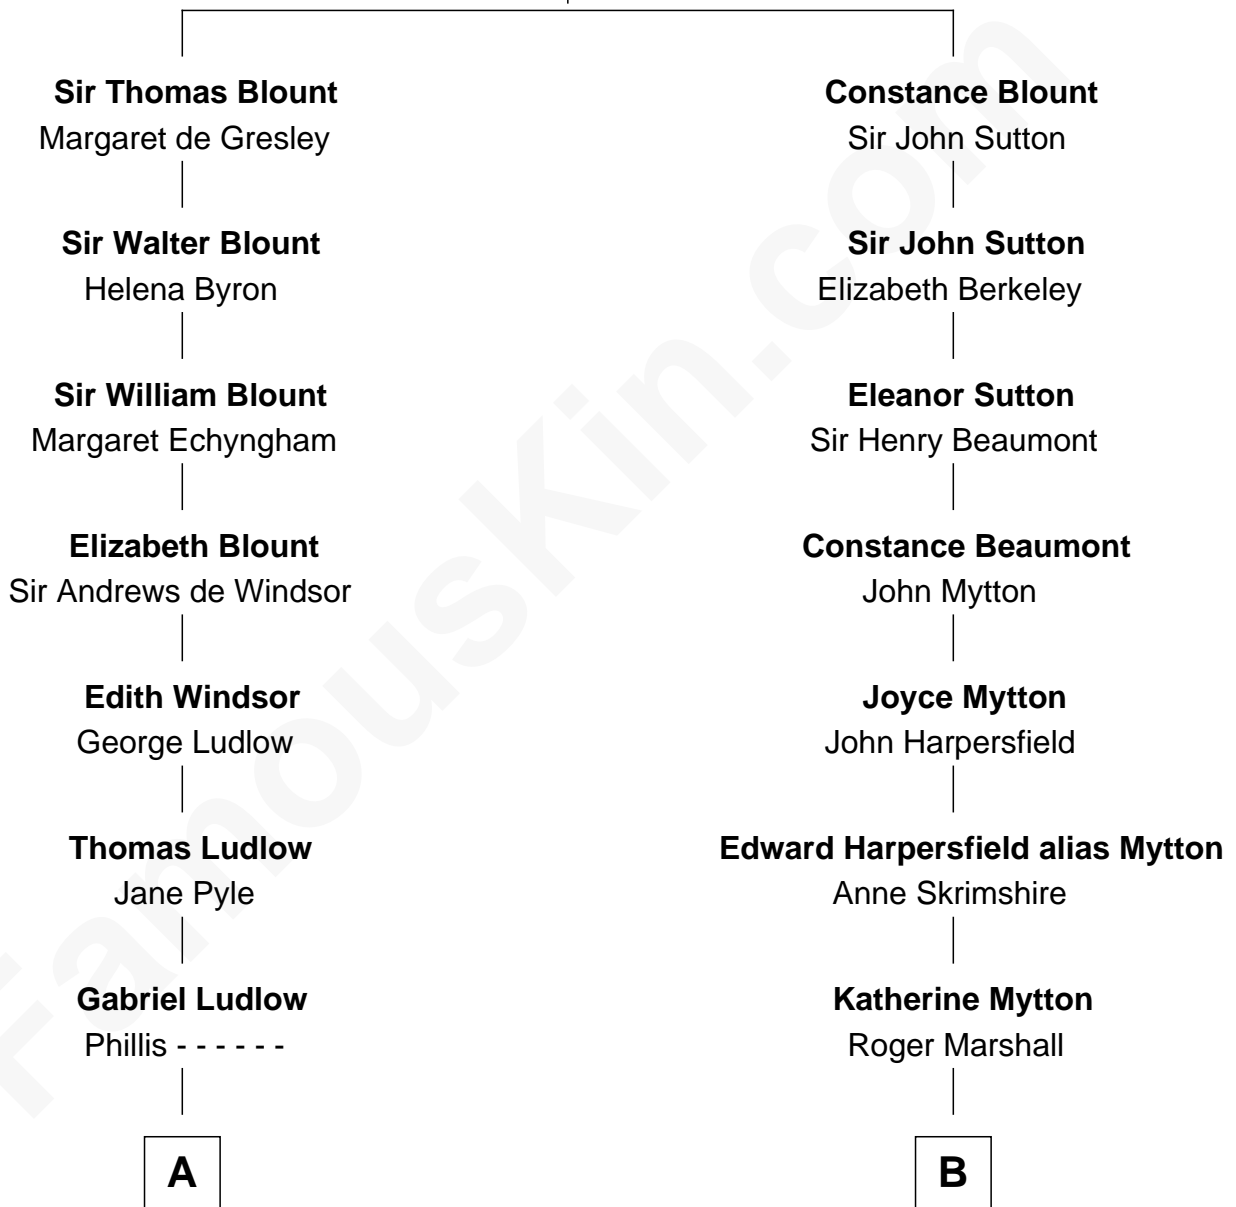

## Relationship Chart of

### Thomas Nelson

*Signer of the Declaration of Independence*

**11th cousin 8 times removed of**

**Gerald Ford**

*38th U.S. President*

**Sir Walter Blount**

Sancha de Ayala

**C**

**Adele Augusta Ayer**  
Levi Addison Gardner

**Dorothy Ayer Gardner**  
Leslie Lynch King

**Gerald Ford**  
*38th U.S. President*

FamousKin.com