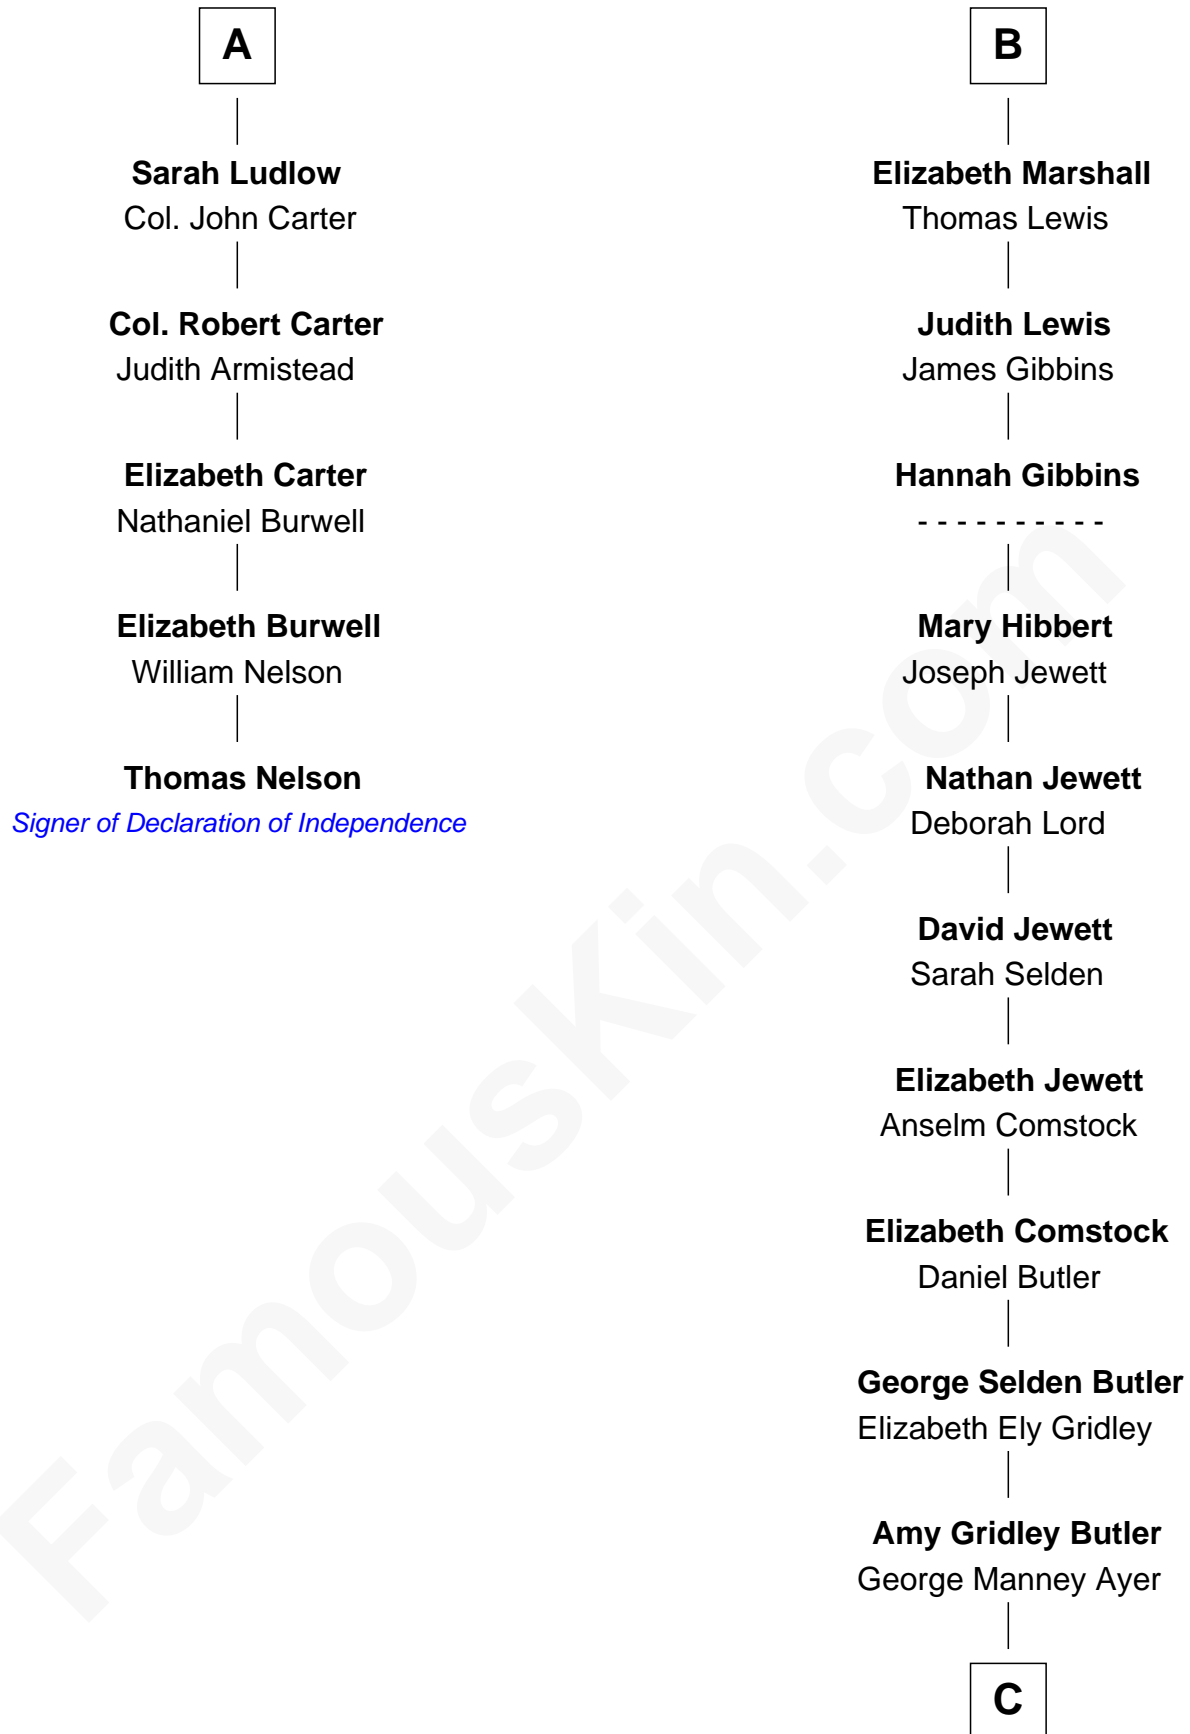

## Relationship Chart of

### Thomas Nelson

*Signer of the Declaration of Independence*

**11th cousin 8 times removed of**

**Gerald Ford**

*38th U.S. President*

**Sir Walter Blount**

Sancha de Ayala

**C**

**Adele Augusta Ayer**  
Levi Addison Gardner

**Dorothy Ayer Gardner**  
Leslie Lynch King

**Gerald Ford**  
*38th U.S. President*

FamousKin.com