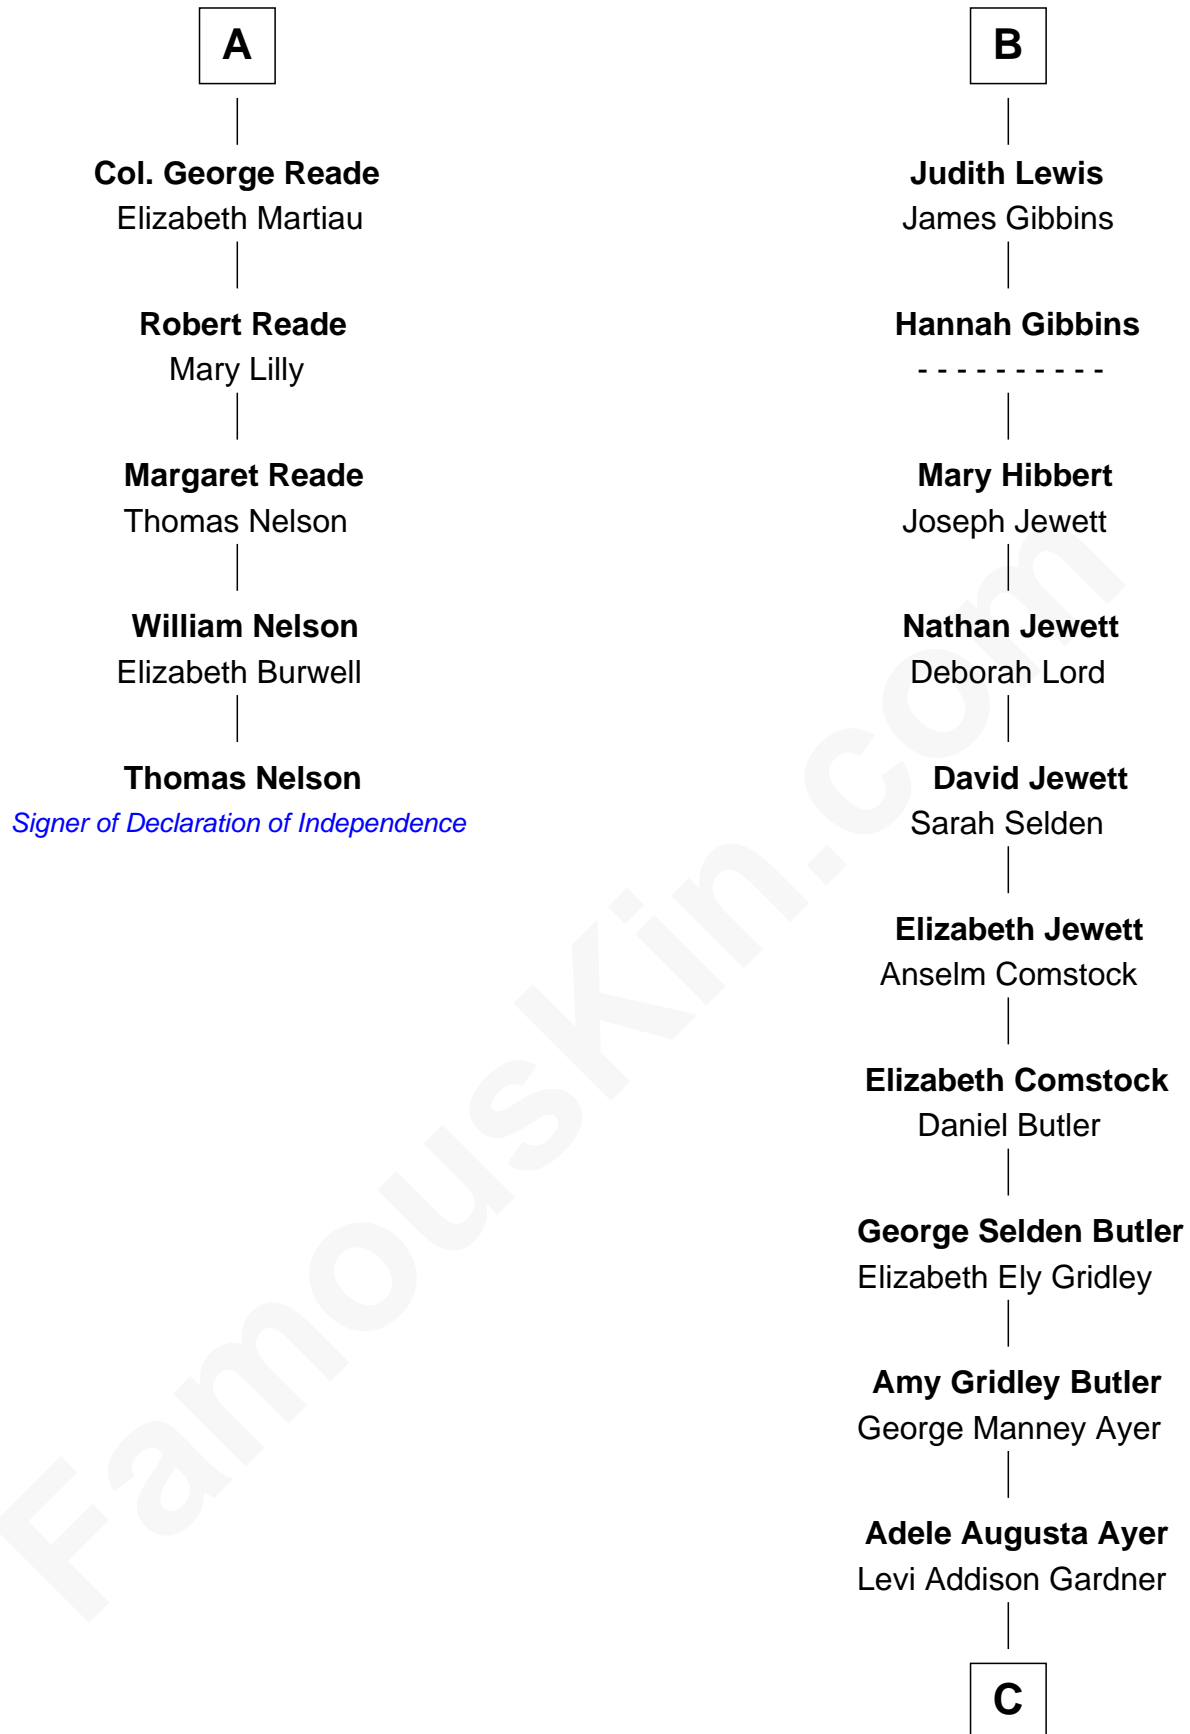

## Relationship Chart of

### Thomas Nelson

*Signer of the Declaration of Independence*

11th cousin 7 times removed of

**Gerald Ford**

*38th U.S. President*

**C**

**Dorothy Ayer Gardner**

Leslie Lynch King

**Gerald Ford**

*38th U.S. President*

FamousKin.com