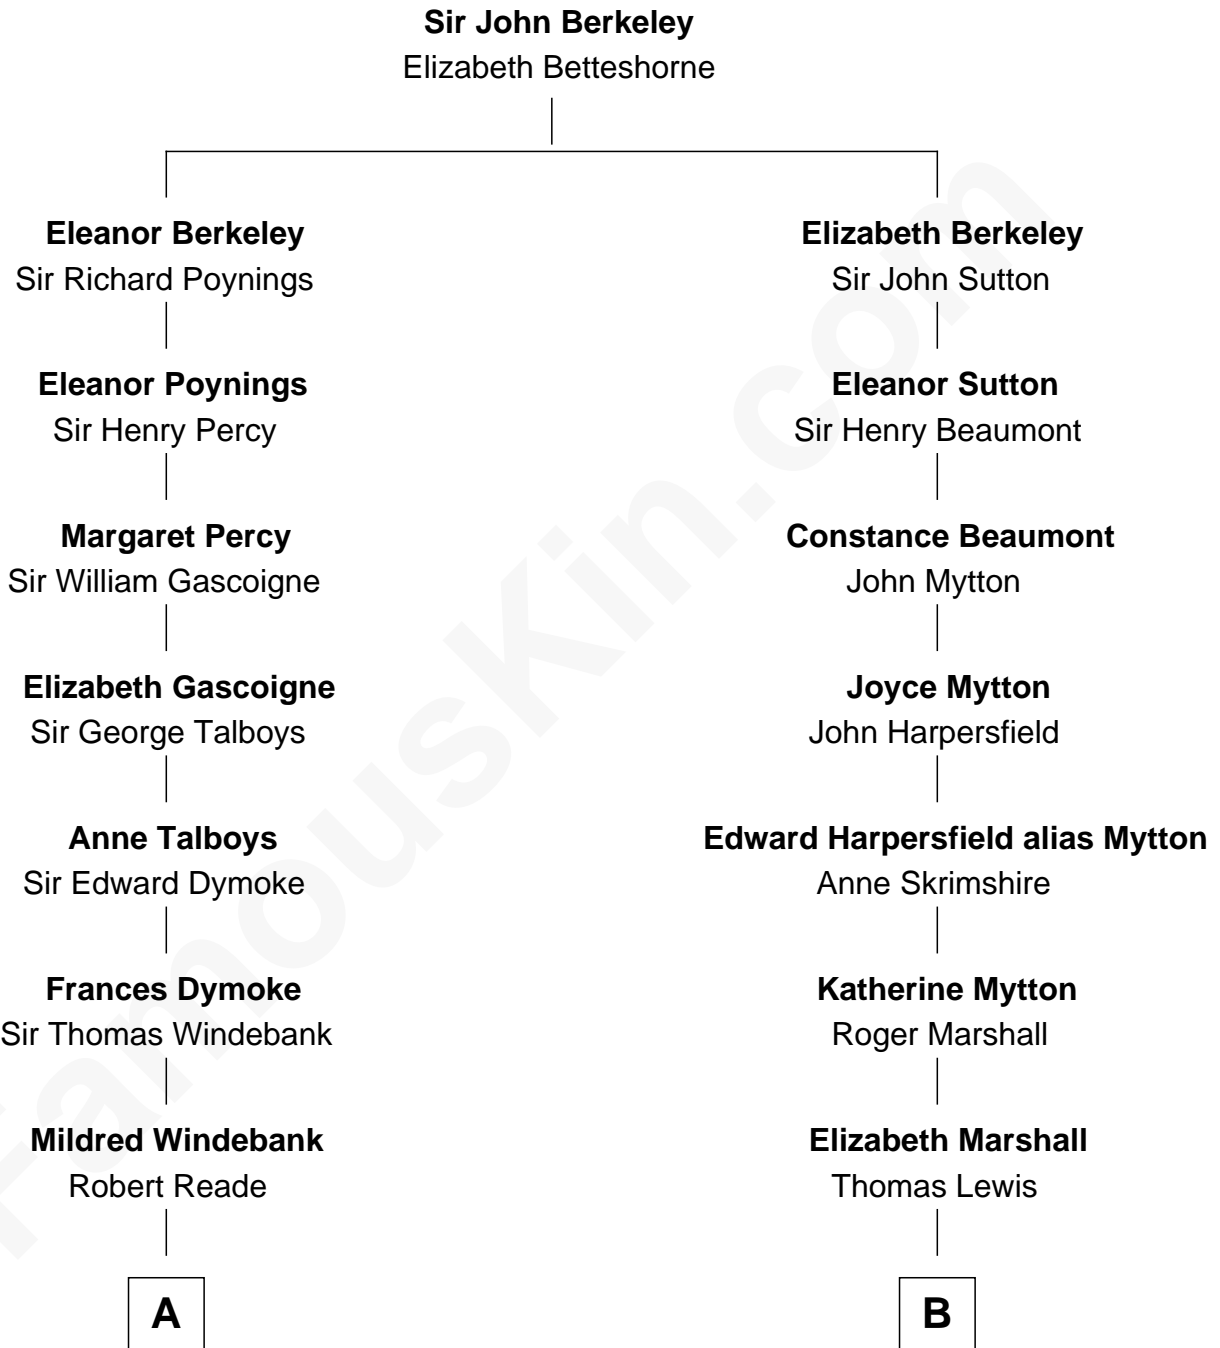

## Relationship Chart of

### Thomas Nelson

*Signer of the Declaration of Independence*

11th cousin 7 times removed of

**Gerald Ford**

*38th U.S. President*

**C**

**Dorothy Ayer Gardner**

Leslie Lynch King

**Gerald Ford**

*38th U.S. President*

FamousKin.com