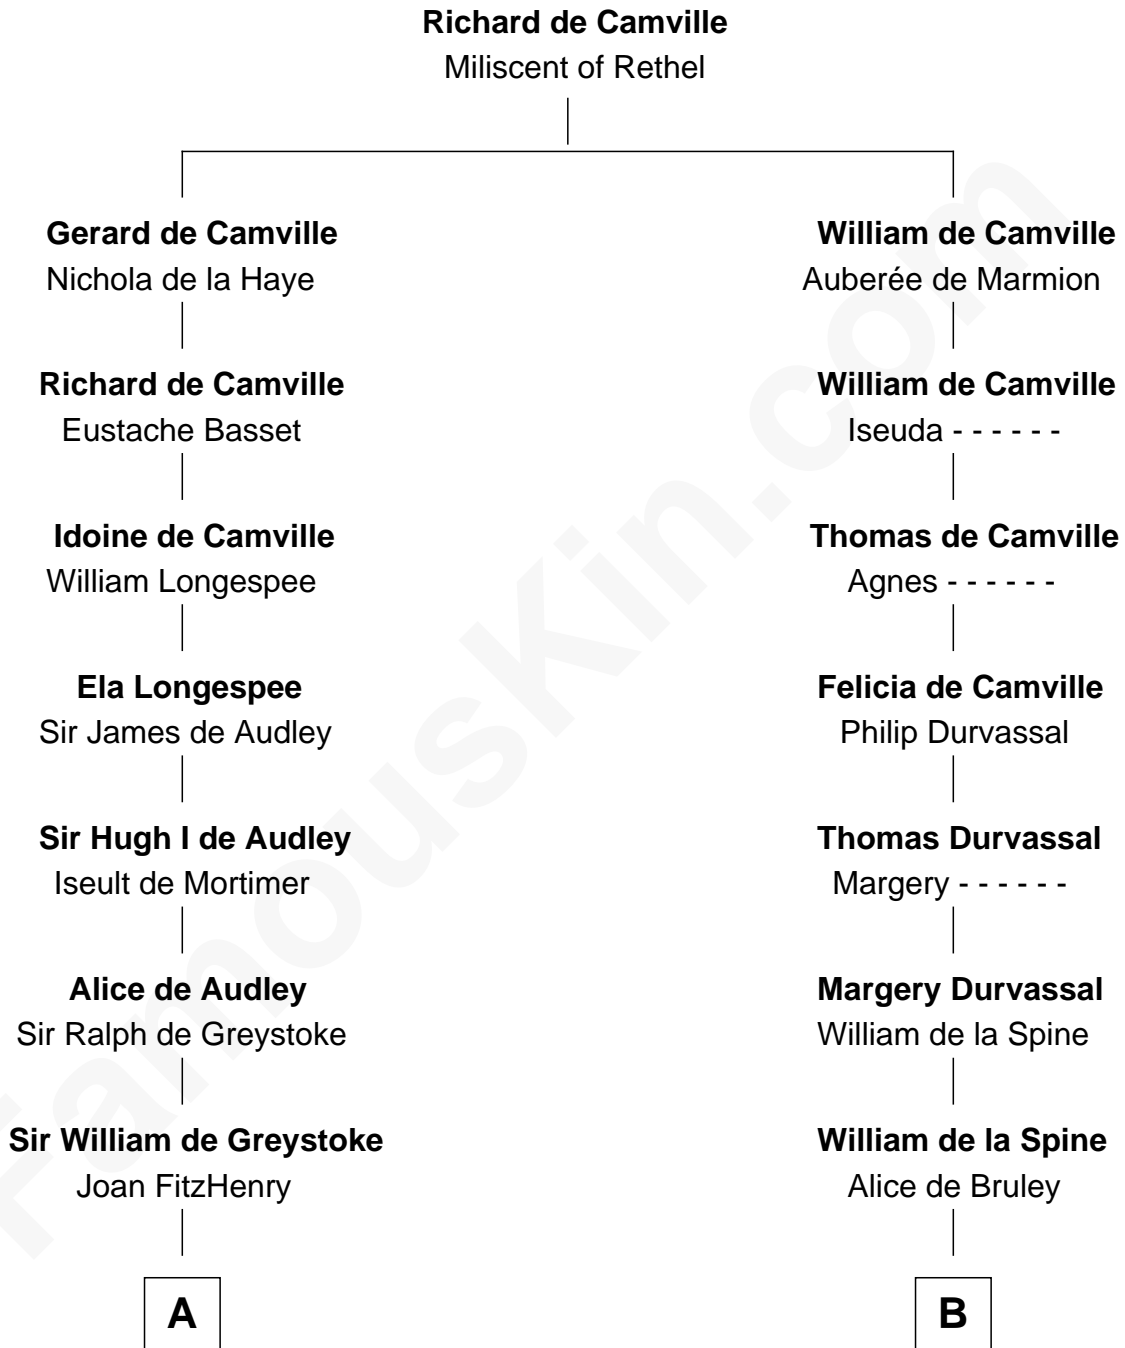

FamousKin.com

Relationship Chart of

Thomas Nelson

Signer of the Declaration of Independence

14th cousin 5 times removed of

Robert Catesby

Leader of Gunpowder Plot

C

—
Margaret Reade

Thomas Nelson

—
William Nelson

Elizabeth Burwell

—
Thomas Nelson

Signer of Declaration of Independence

FamousKin.com