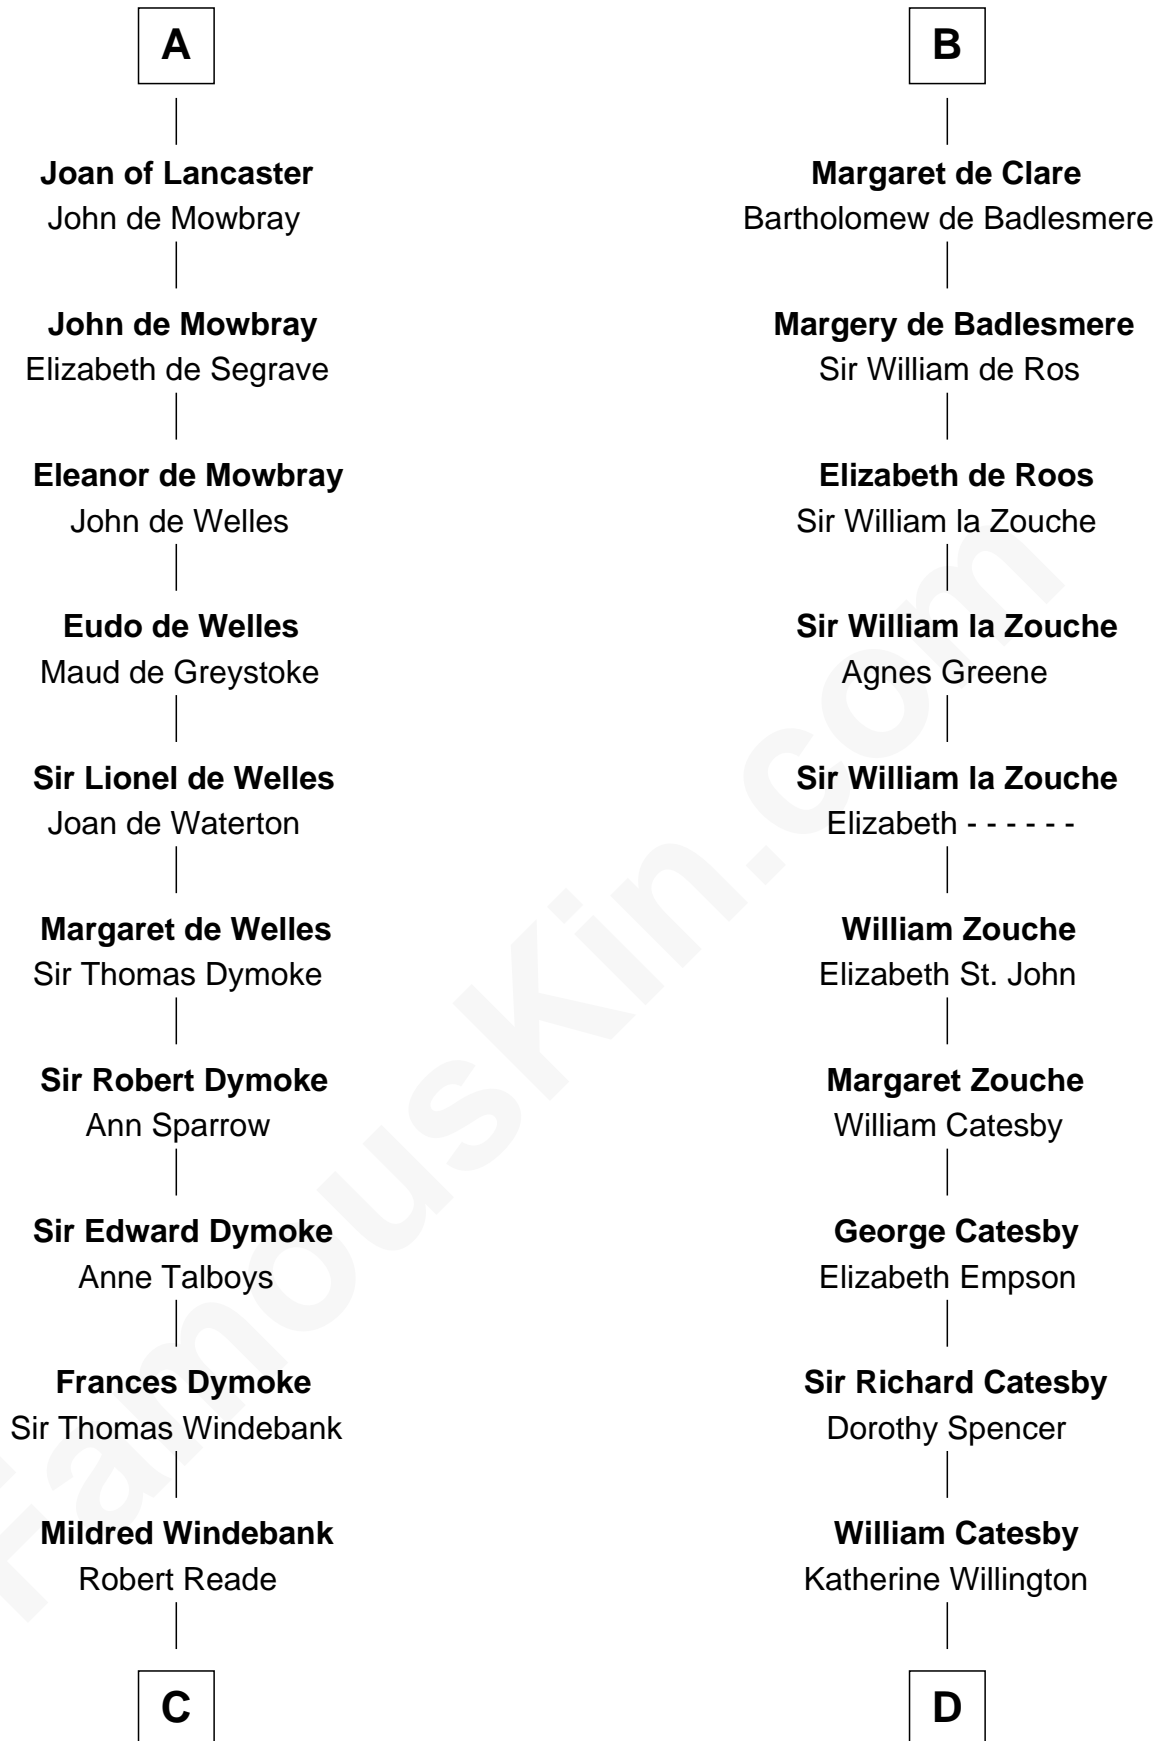

FamousKin.com

Relationship Chart of

Thomas Nelson

Signer of the Declaration of Independence

18th cousin 3 times removed of

Robert Catesby

Leader of Gunpowder Plot

C

Col. George Reade

Elizabeth Martiau

Robert Reade

Mary Lilly

Margaret Reade

Thomas Nelson

William Nelson

Elizabeth Burwell

Thomas Nelson

Signer of Declaration of Independence

D

Sir William Catesby

Anne Throckmorton

Robert Catesby

Leader of Gunpowder Plot

FamousKin.com