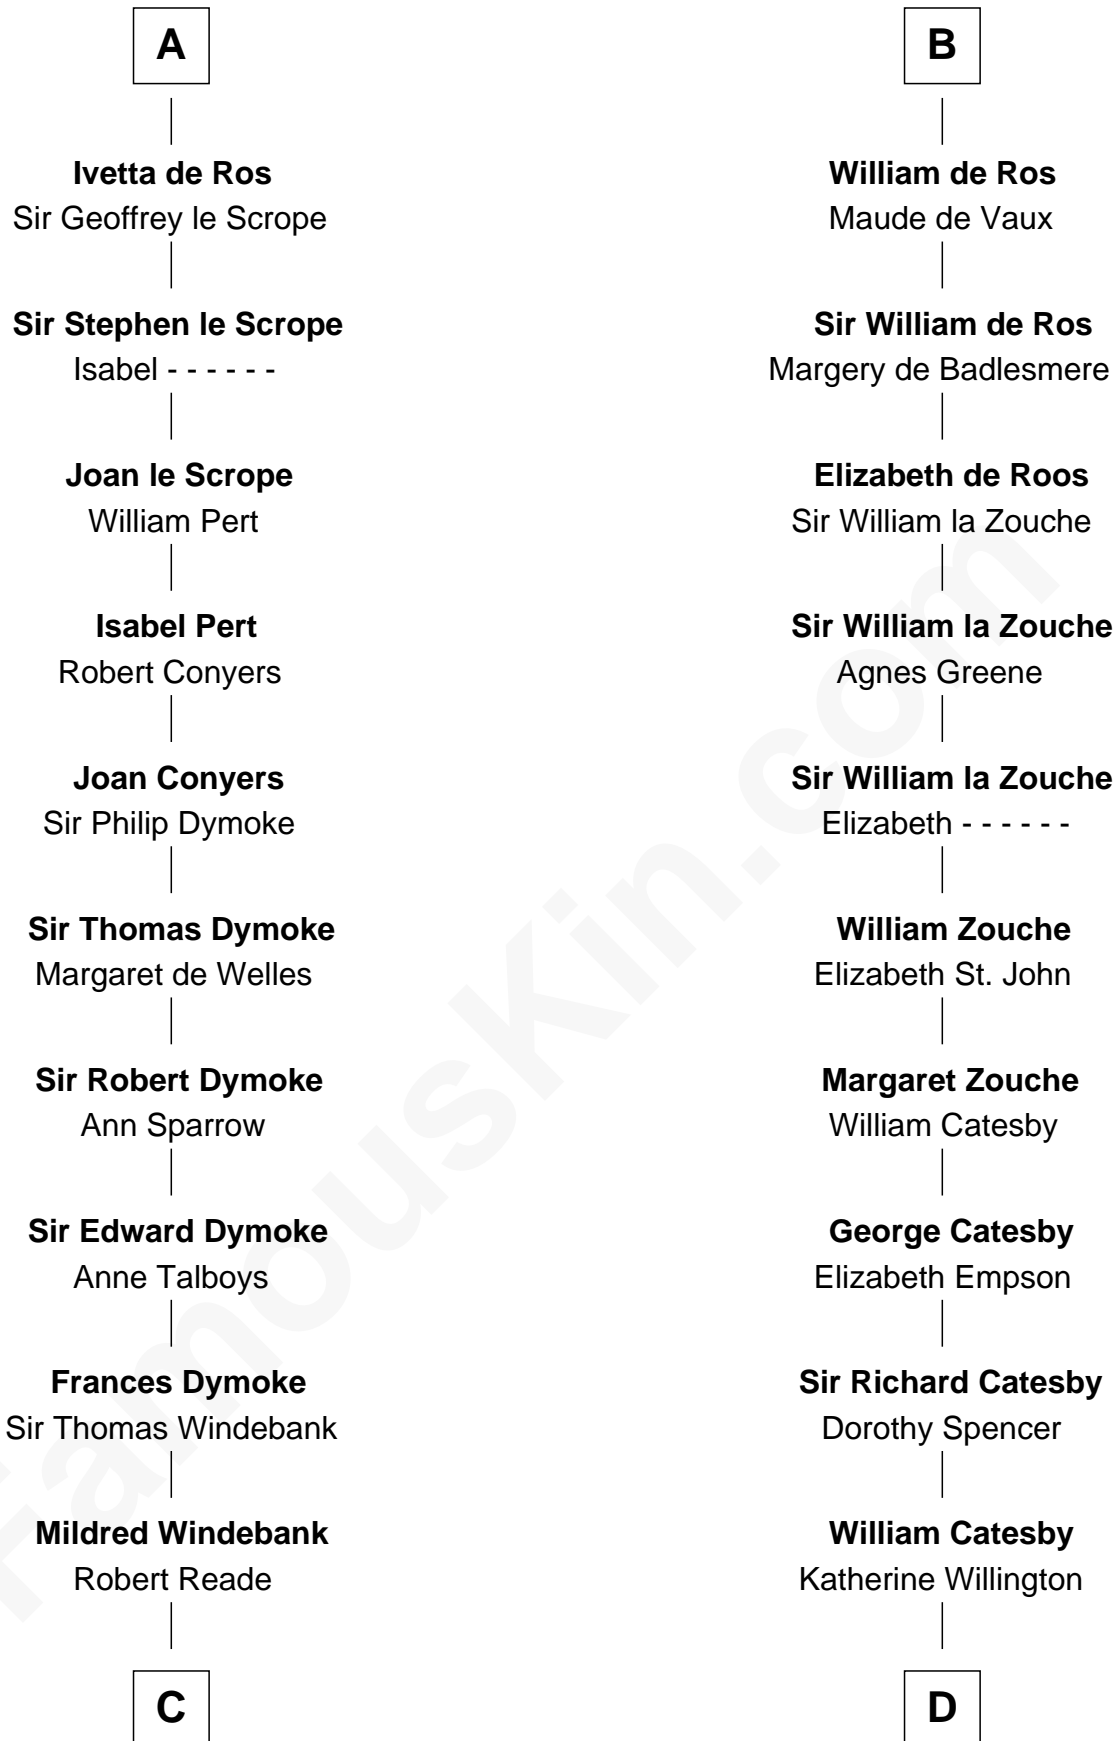

### Thomas Nelson

*Signer of the Declaration of Independence*

18th cousin 3 times removed of

**Robert Catesby**

*Leader of Gunpowder Plot*

**Edward Aetheling**

Agatha - - - - -

**St. Margaret of Scotland**

Robert de Ros

**Sir William de Ros**

Lucy FitzPiers

**Sir William de Ros**

Eustache Fitz Ralph

**A**

**St. Margaret of Scotland**

Malcolm III of Scotland

**David I, King of Scotland**

Maud of Northumberland

**Henry of Huntingdon**

Ada de Warenne

**William I, King of Scotland**

- - - - - Avenal

**Isabel of Scotland**

Robert de Ros

**Sir William de Ros**

Lucy FitzPiers

**Sir Robert de Ros**

Isabel de Aubeney

**B**

**C**

**Col. George Reade**

Elizabeth Martiau