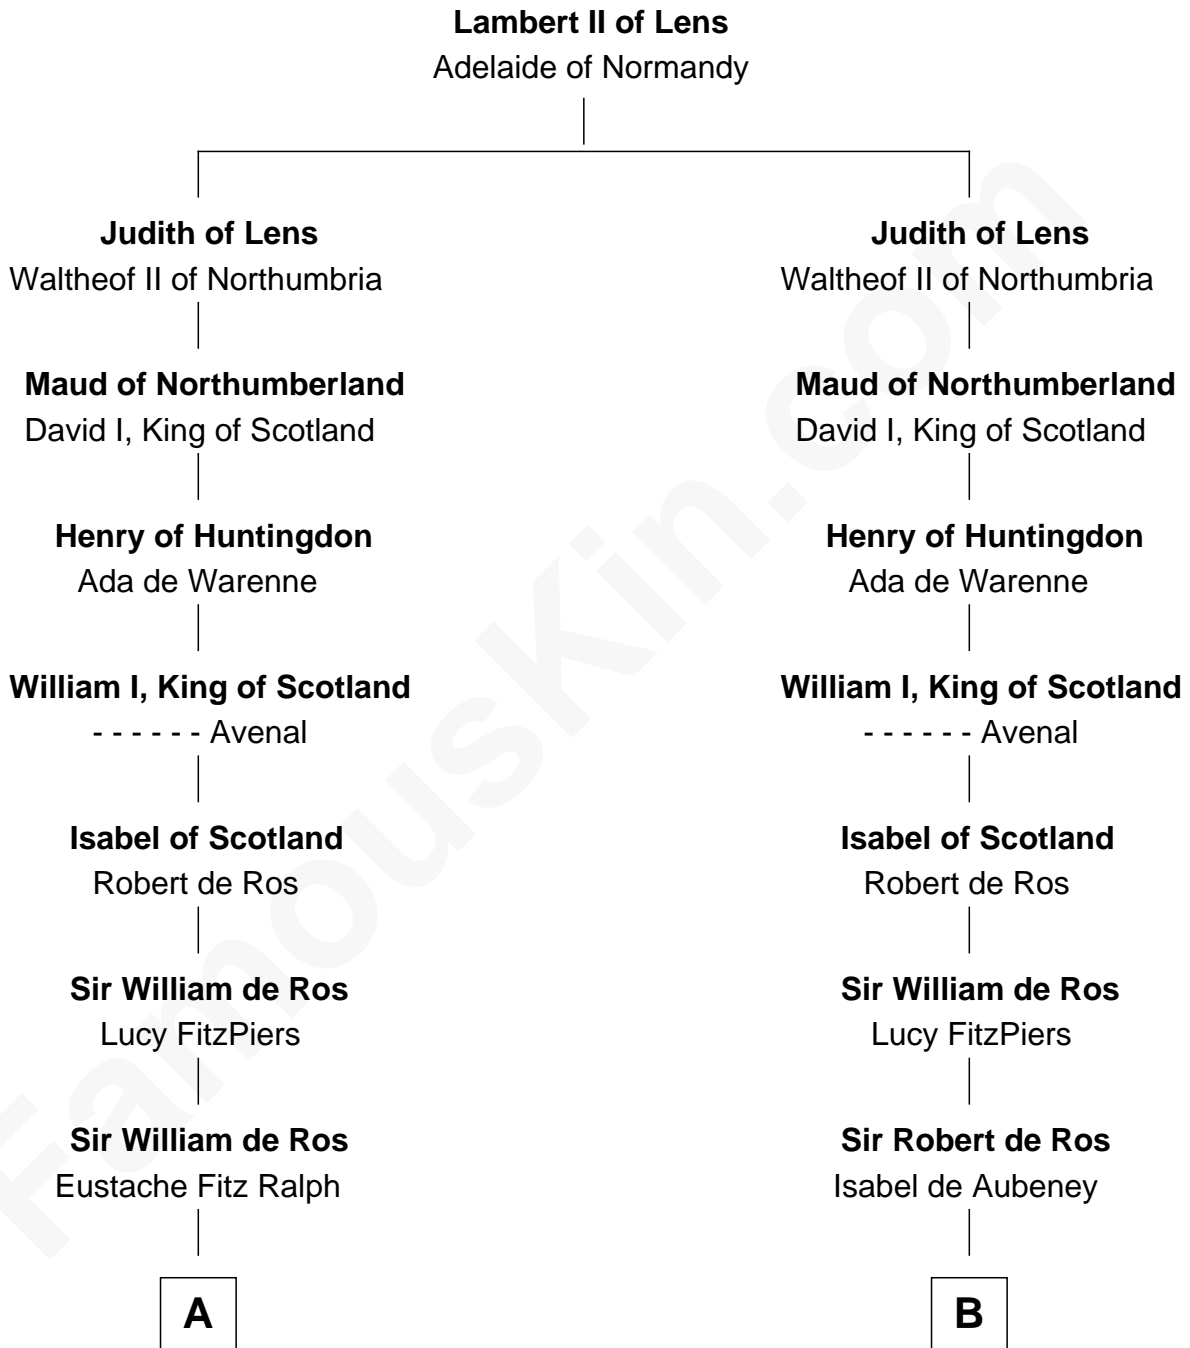

FamousKin.com

Relationship Chart of

Thomas Nelson

Signer of the Declaration of Independence

18th cousin 3 times removed of

Robert Catesby

Leader of Gunpowder Plot

C

Col. George Reade

Elizabeth Martiau

Robert Reade

Mary Lilly

Margaret Reade

Thomas Nelson

William Nelson

Elizabeth Burwell

Thomas Nelson

Signer of Declaration of Independence

D

Sir William Catesby

Anne Throckmorton

Robert Catesby

Leader of Gunpowder Plot

FamousKin.com