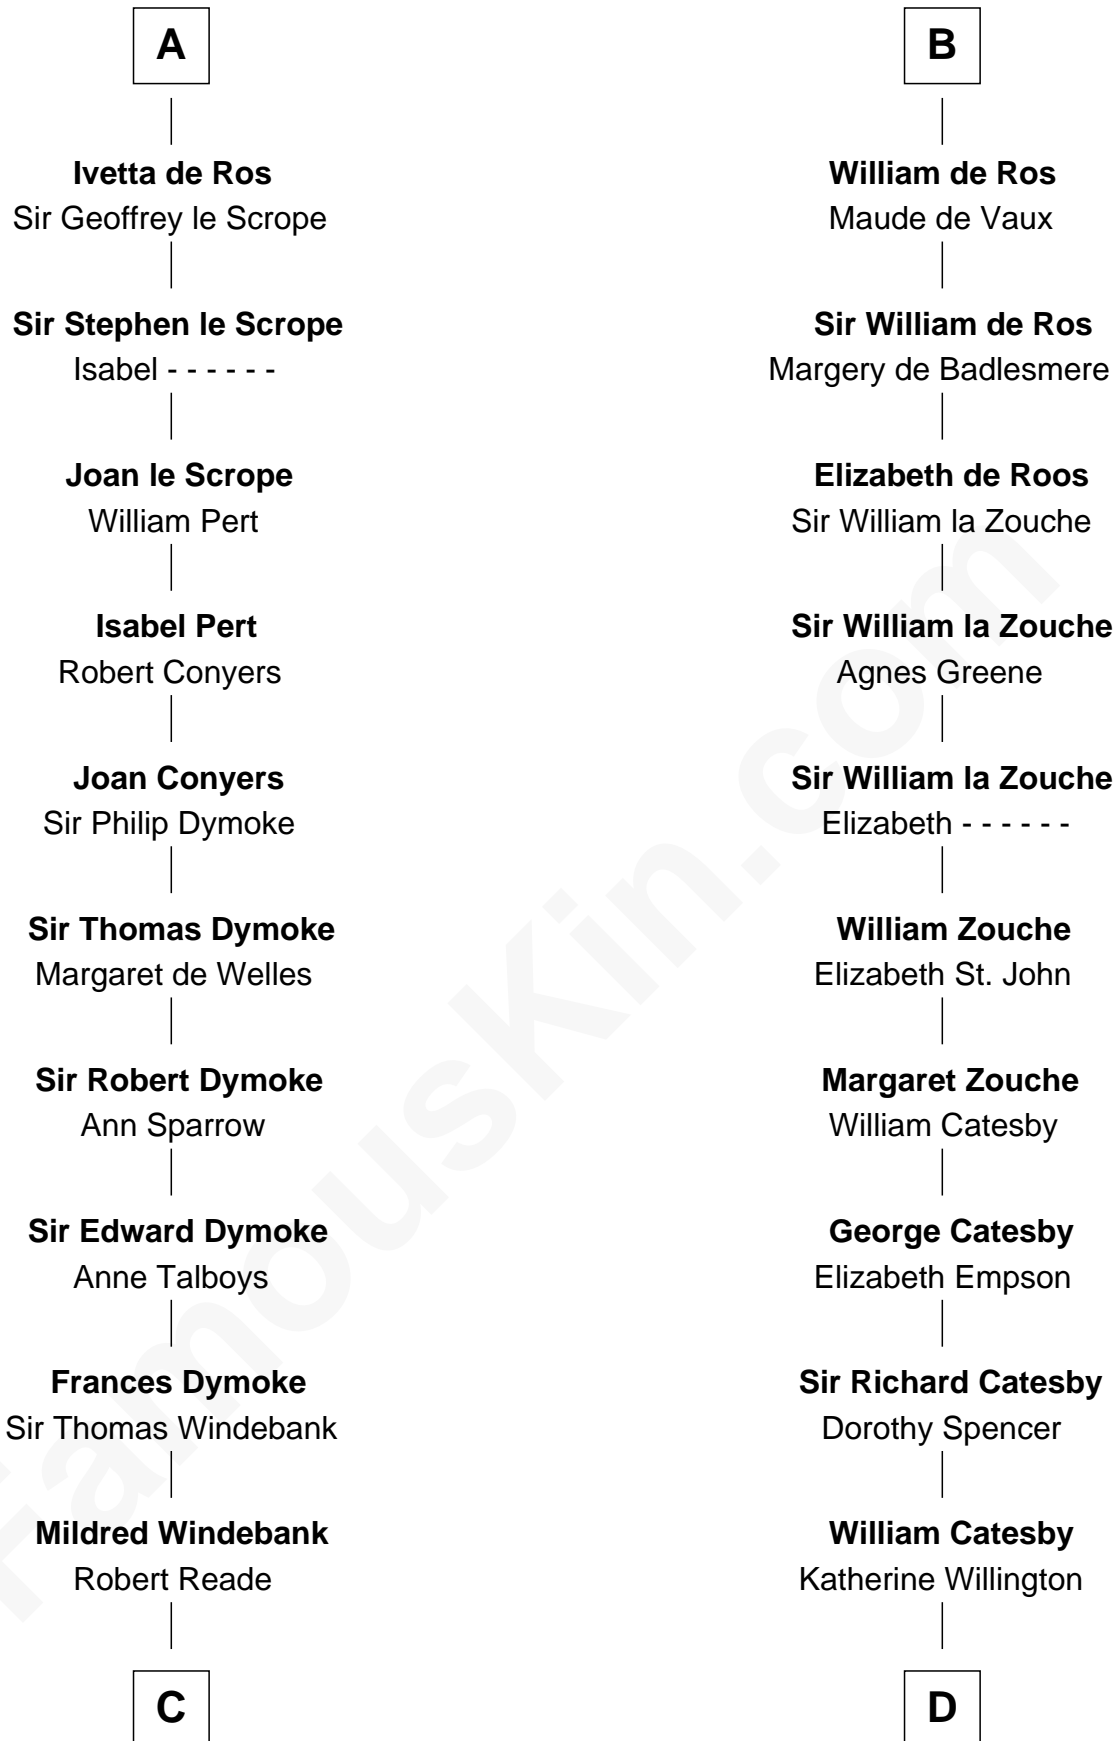

FamousKin.com

Relationship Chart of

Thomas Nelson

Signer of the Declaration of Independence

18th cousin 3 times removed of

Robert Catesby

Leader of Gunpowder Plot

C

Col. George Reade

Elizabeth Martiau

Robert Reade

Mary Lilly

Margaret Reade

Thomas Nelson

William Nelson

Elizabeth Burwell

Thomas Nelson

Signer of Declaration of Independence

D

Sir William Catesby

Anne Throckmorton

Robert Catesby

Leader of Gunpowder Plot

FamousKin.com