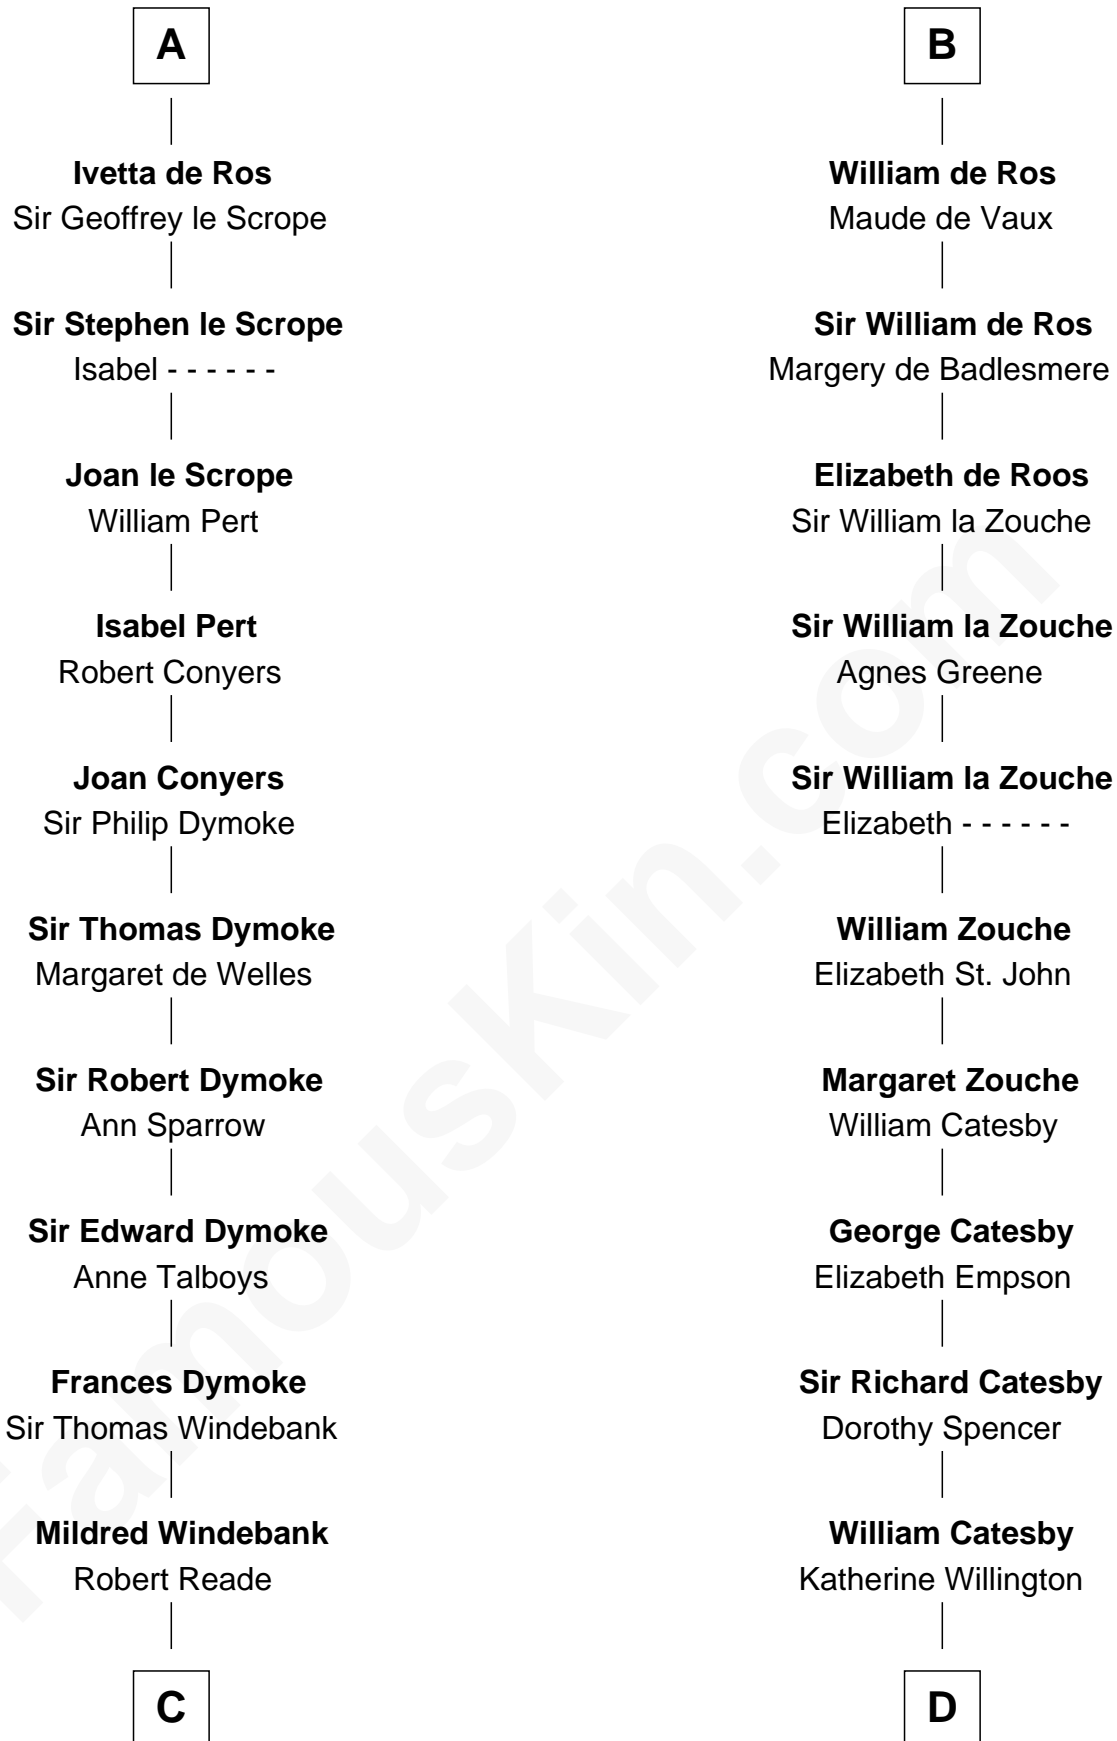

FamousKin.com

Relationship Chart of

Thomas Nelson

Signer of the Declaration of Independence

18th cousin 3 times removed of

Robert Catesby

Leader of Gunpowder Plot

Sigurd of Northumbria

Waltheof II of Northumbria

Judith of Lens

Maud of Northumberland

David I, King of Scotland

Henry of Huntingdon

Ada de Warenne

William I, King of Scotland

----- Avenal

Isabel of Scotland

Robert de Ros

Sir William de Ros

Lucy FitzPiers

Sir Robert de Ros

Isabel de Aubeney

B

C

Col. George Reade

Elizabeth Martiau

Robert Reade

Mary Lilly

Margaret Reade

Thomas Nelson

William Nelson

Elizabeth Burwell