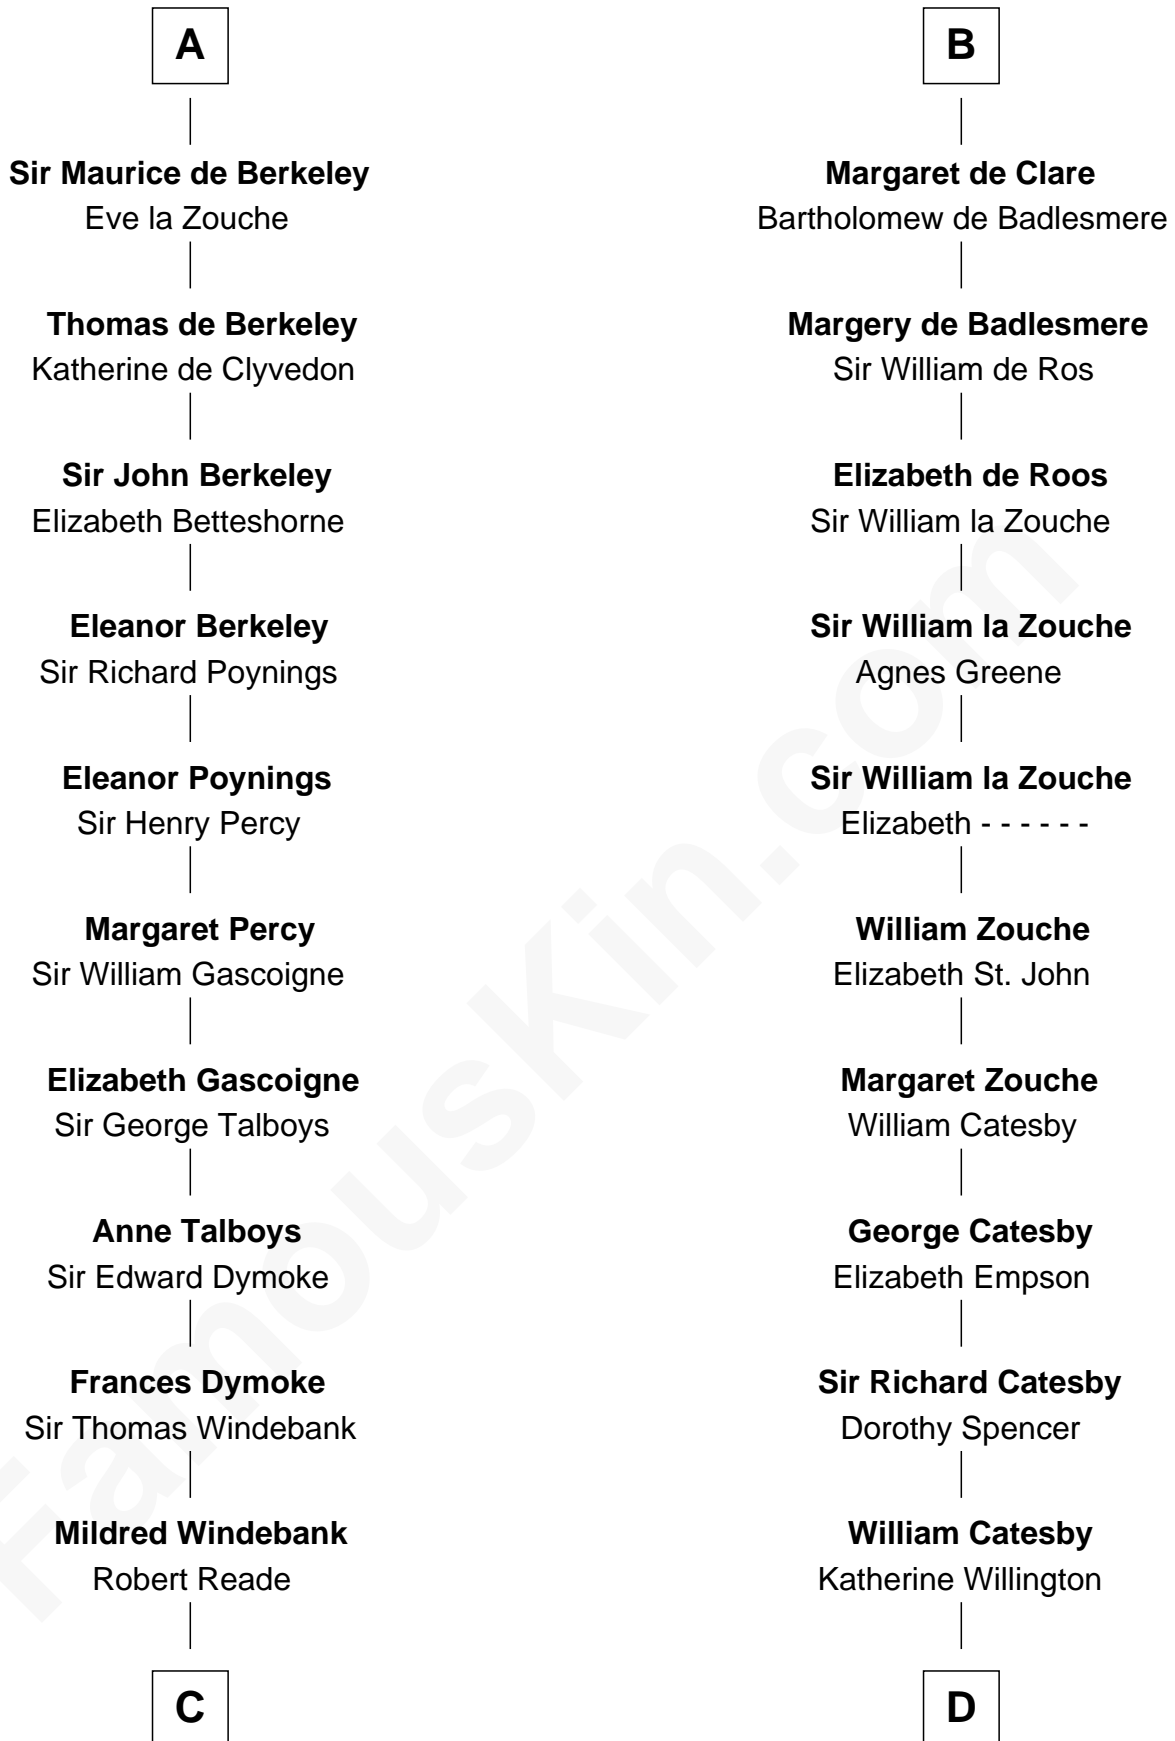

FamousKin.com

Relationship Chart of

Thomas Nelson

Signer of the Declaration of Independence

18th cousin 3 times removed of

Robert Catesby

Leader of Gunpowder Plot

Roger de Montgomerie

Sir Gilbert de Clare

Isabel Marshal

Sir Richard de Clare

Maud de Lacy

Thomas de Clare

Juliana FitzMaurice

B

C

Col. George Reade

Elizabeth Martiau

Robert Reade

Mary Lilly

Margaret Reade

Thomas Nelson

William Nelson

Elizabeth Burwell