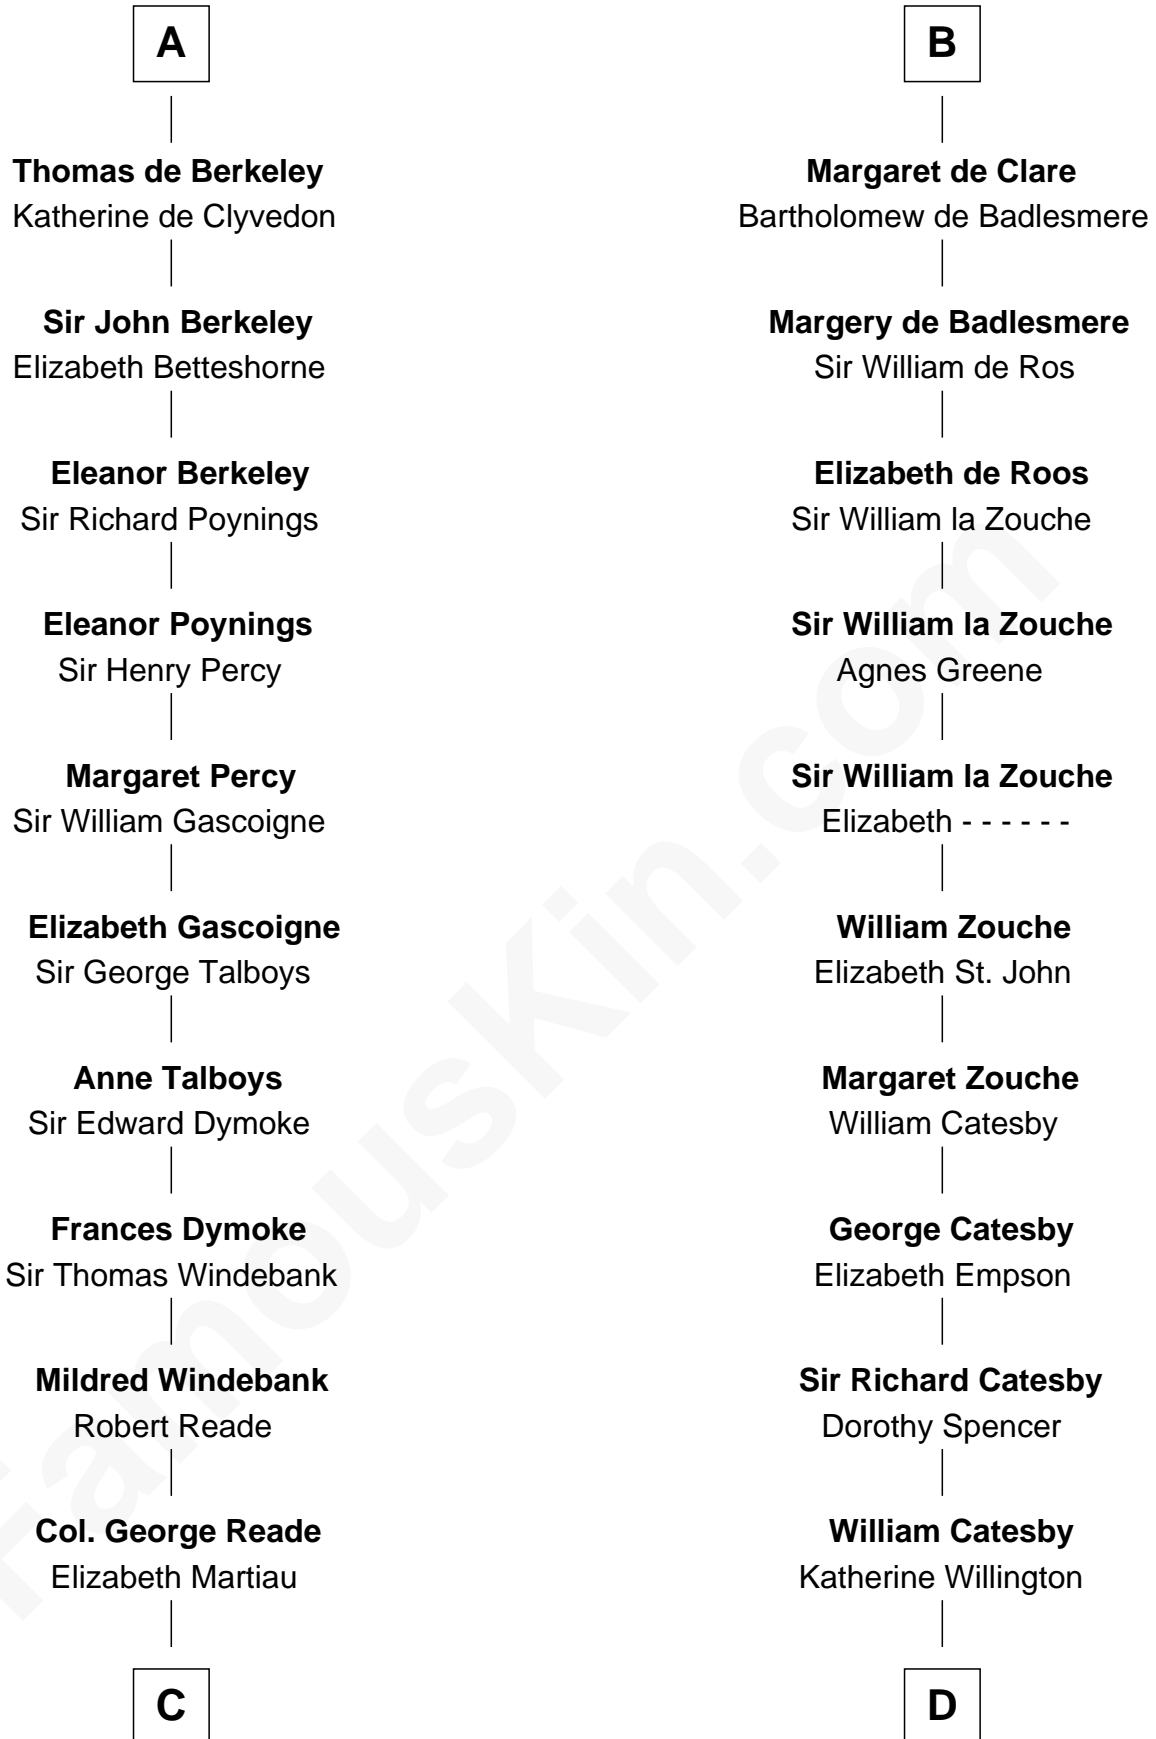

### Thomas Nelson

*Signer of the Declaration of Independence*

18th cousin 2 times removed of

### Robert Catesby

*Leader of Gunpowder Plot*

**Ranulf de Briquessart**

Margaret Goz

**C**

**Robert Reade**

Mary Lilly

**Margaret Reade**

Thomas Nelson

**William Nelson**

Elizabeth Burwell

**Thomas Nelson**

*Signer of Declaration of Independence*

**D**

**Sir William Catesby**

Anne Throckmorton

**Robert Catesby**

*Leader of Gunpowder Plot*

FamousKin.com