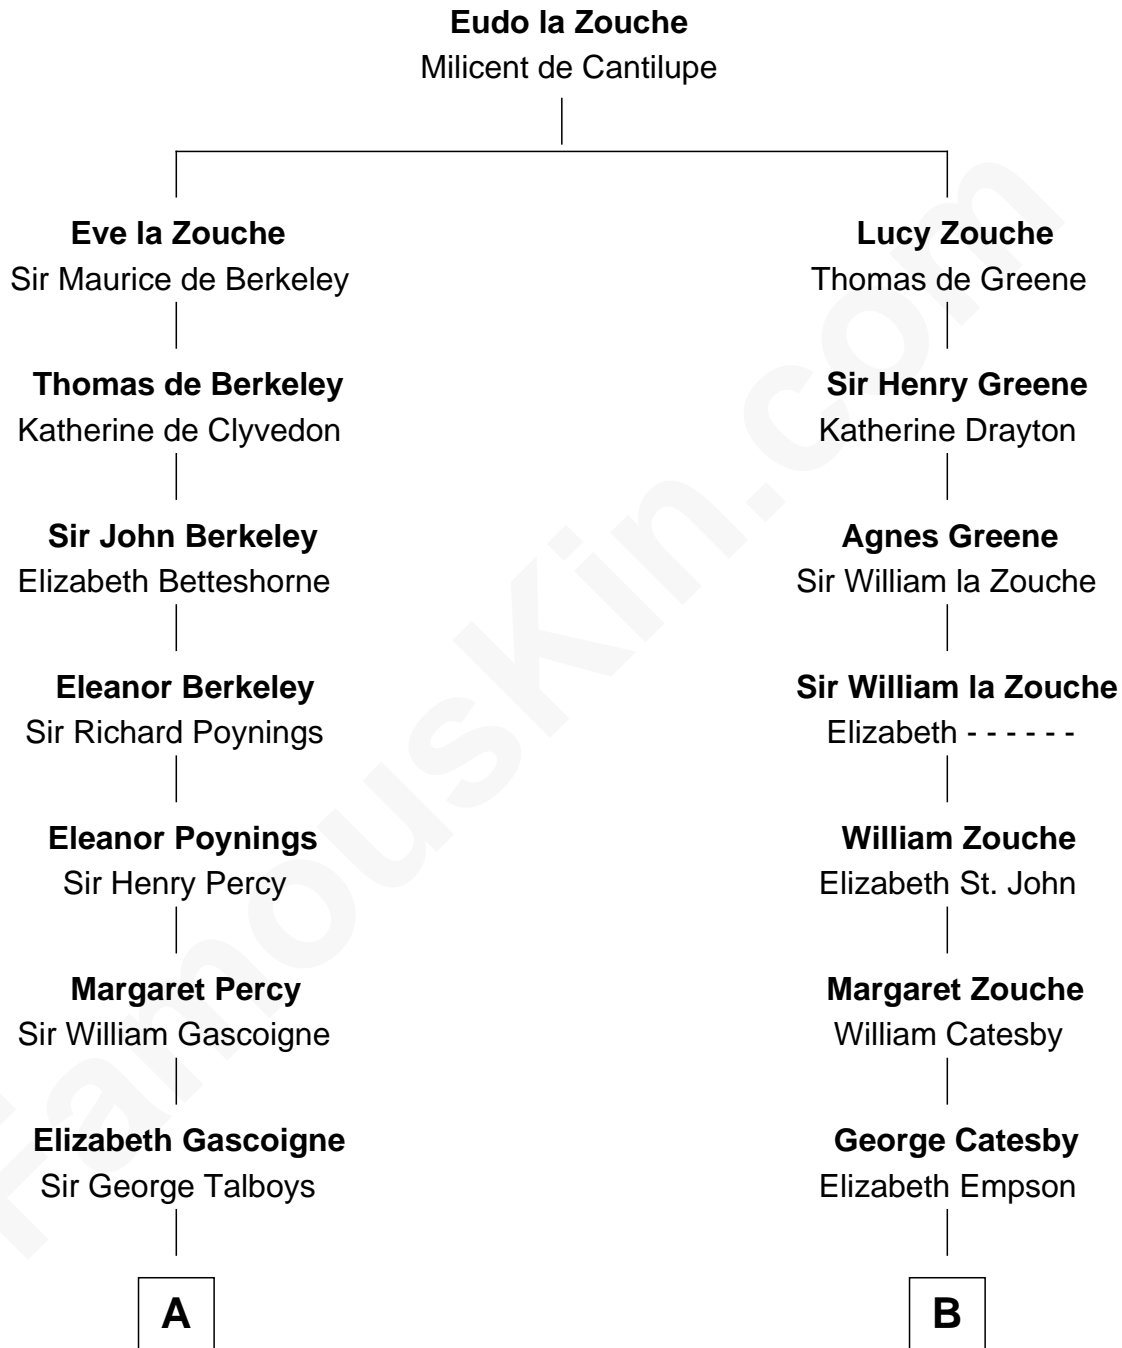

## Relationship Chart of

### Thomas Nelson

*Signer of the Declaration of Independence*

10th cousin 4 times removed of

**Robert Catesby**

*Leader of Gunpowder Plot*

**A**

**Anne Talboys**  
Sir Edward Dymoke

**Frances Dymoke**  
Sir Thomas Windebank

**Mildred Windebank**  
Robert Reade

**Col. George Reade**  
Elizabeth Martiau

**Robert Reade**  
Mary Lilly

**Margaret Reade**  
Thomas Nelson

**William Nelson**  
Elizabeth Burwell

**Thomas Nelson**  
*Signer of Declaration of Independence*

**B**

**Sir Richard Catesby**  
Dorothy Spencer

**William Catesby**  
Katherine Willington

**Sir William Catesby**  
Anne Throckmorton

**Robert Catesby**  
*Leader of Gunpowder Plot*