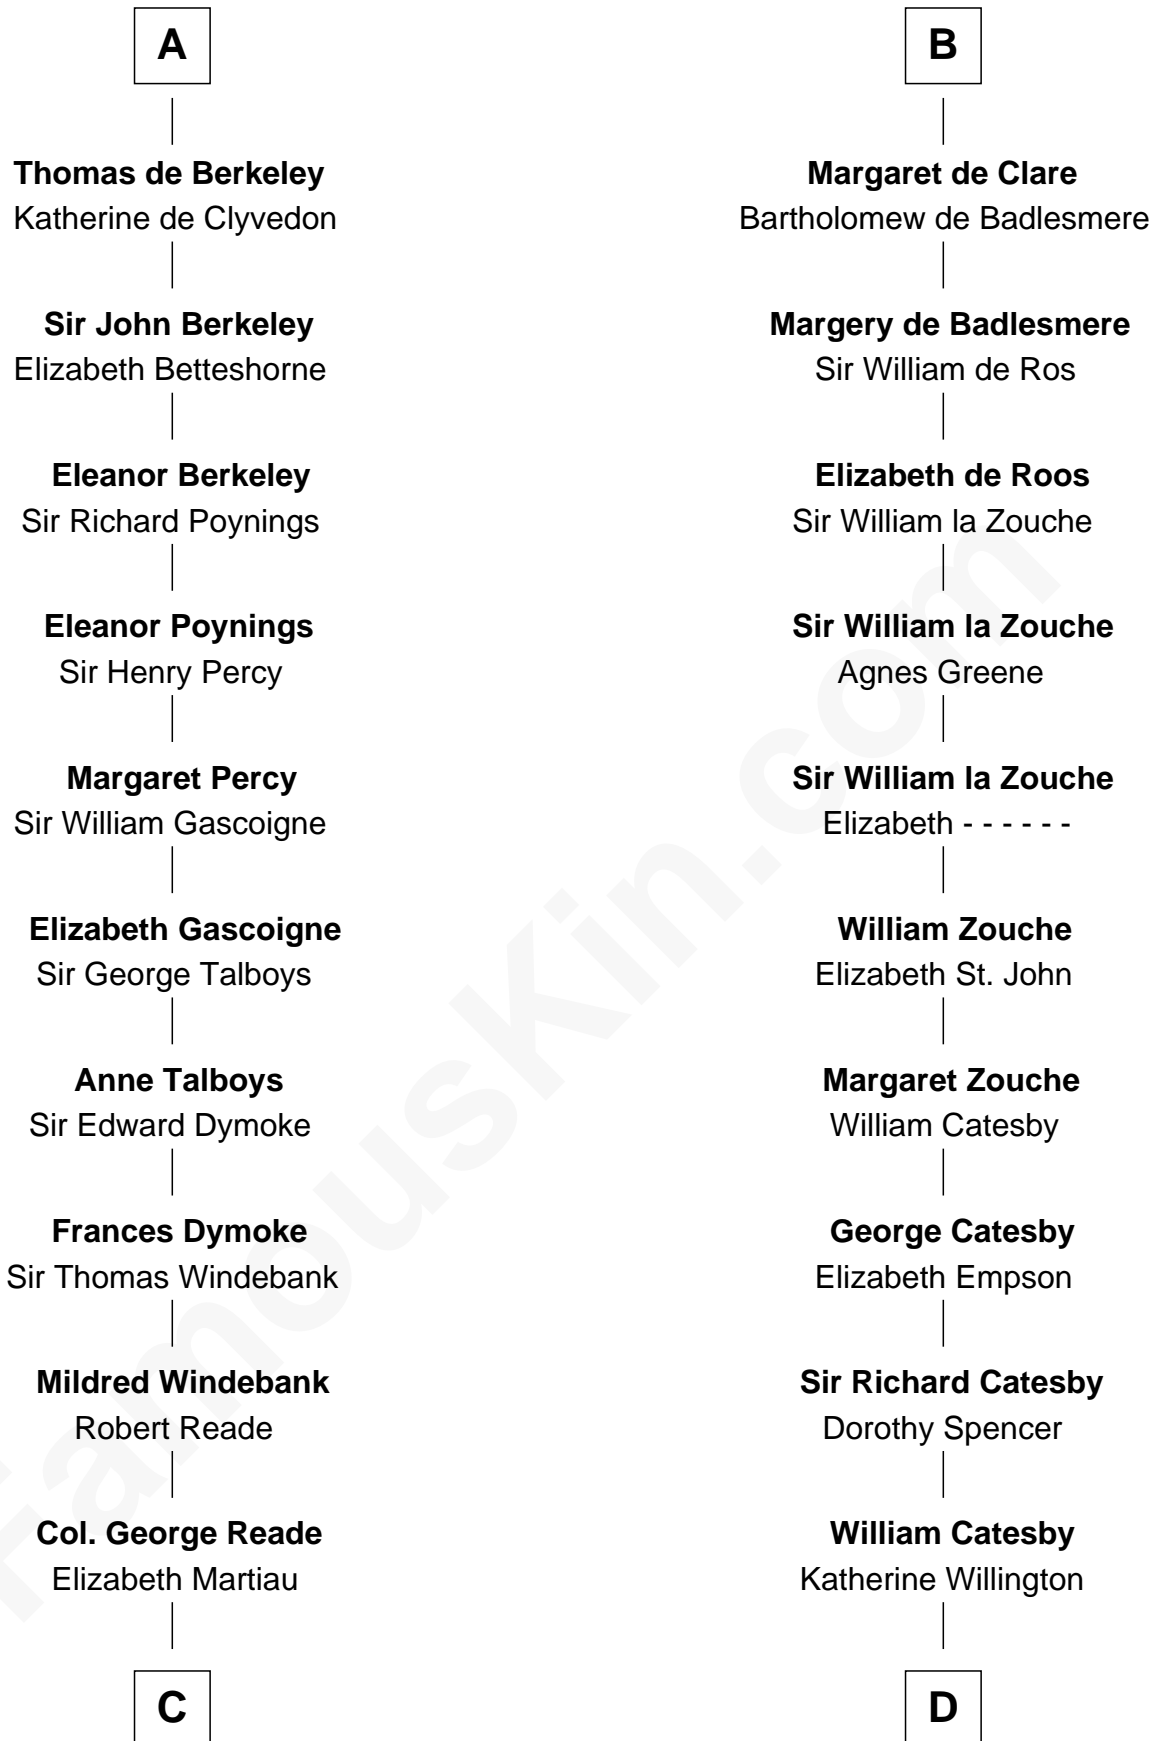

## Relationship Chart of

### Thomas Nelson

*Signer of the Declaration of Independence*

18th cousin 2 times removed of

**Robert Catesby**

*Leader of Gunpowder Plot*

**Ivo de Grantmesnil**

Filia de Gant

**C**

**Robert Reade**

Mary Lilly

**Margaret Reade**

Thomas Nelson

**William Nelson**

Elizabeth Burwell

**Thomas Nelson**

*Signer of Declaration of Independence*

**D**

**Sir William Catesby**

Anne Throckmorton

**Robert Catesby**

*Leader of Gunpowder Plot*

FamousKin.com