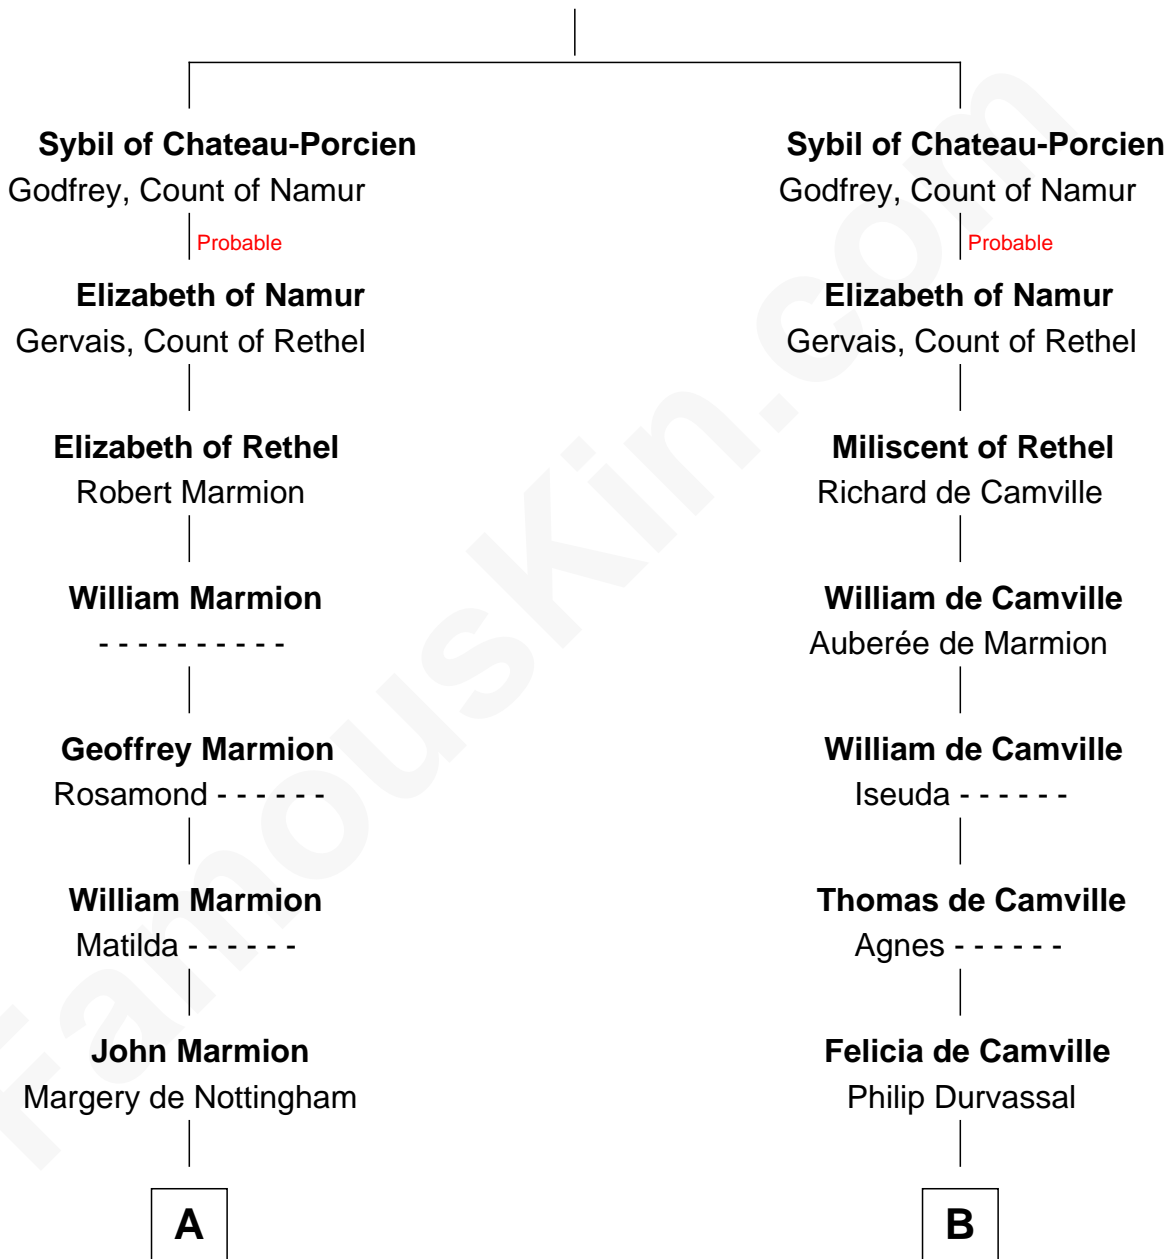

FamousKin.com

Relationship Chart of

Thomas Nelson

Signer of the Declaration of Independence

17th cousin 4 times removed of

Robert Catesby

Leader of Gunpowder Plot

Roger, Count of Chateau-Porcien

C

—
Martha Bacon

Anthony Smith

—
Abigail Smith

Lewis Burwell

—
Nathaniel Burwell

Elizabeth Carter

—
Elizabeth Burwell

William Nelson

—
Thomas Nelson

Signer of Declaration of Independence

FamousKin.com