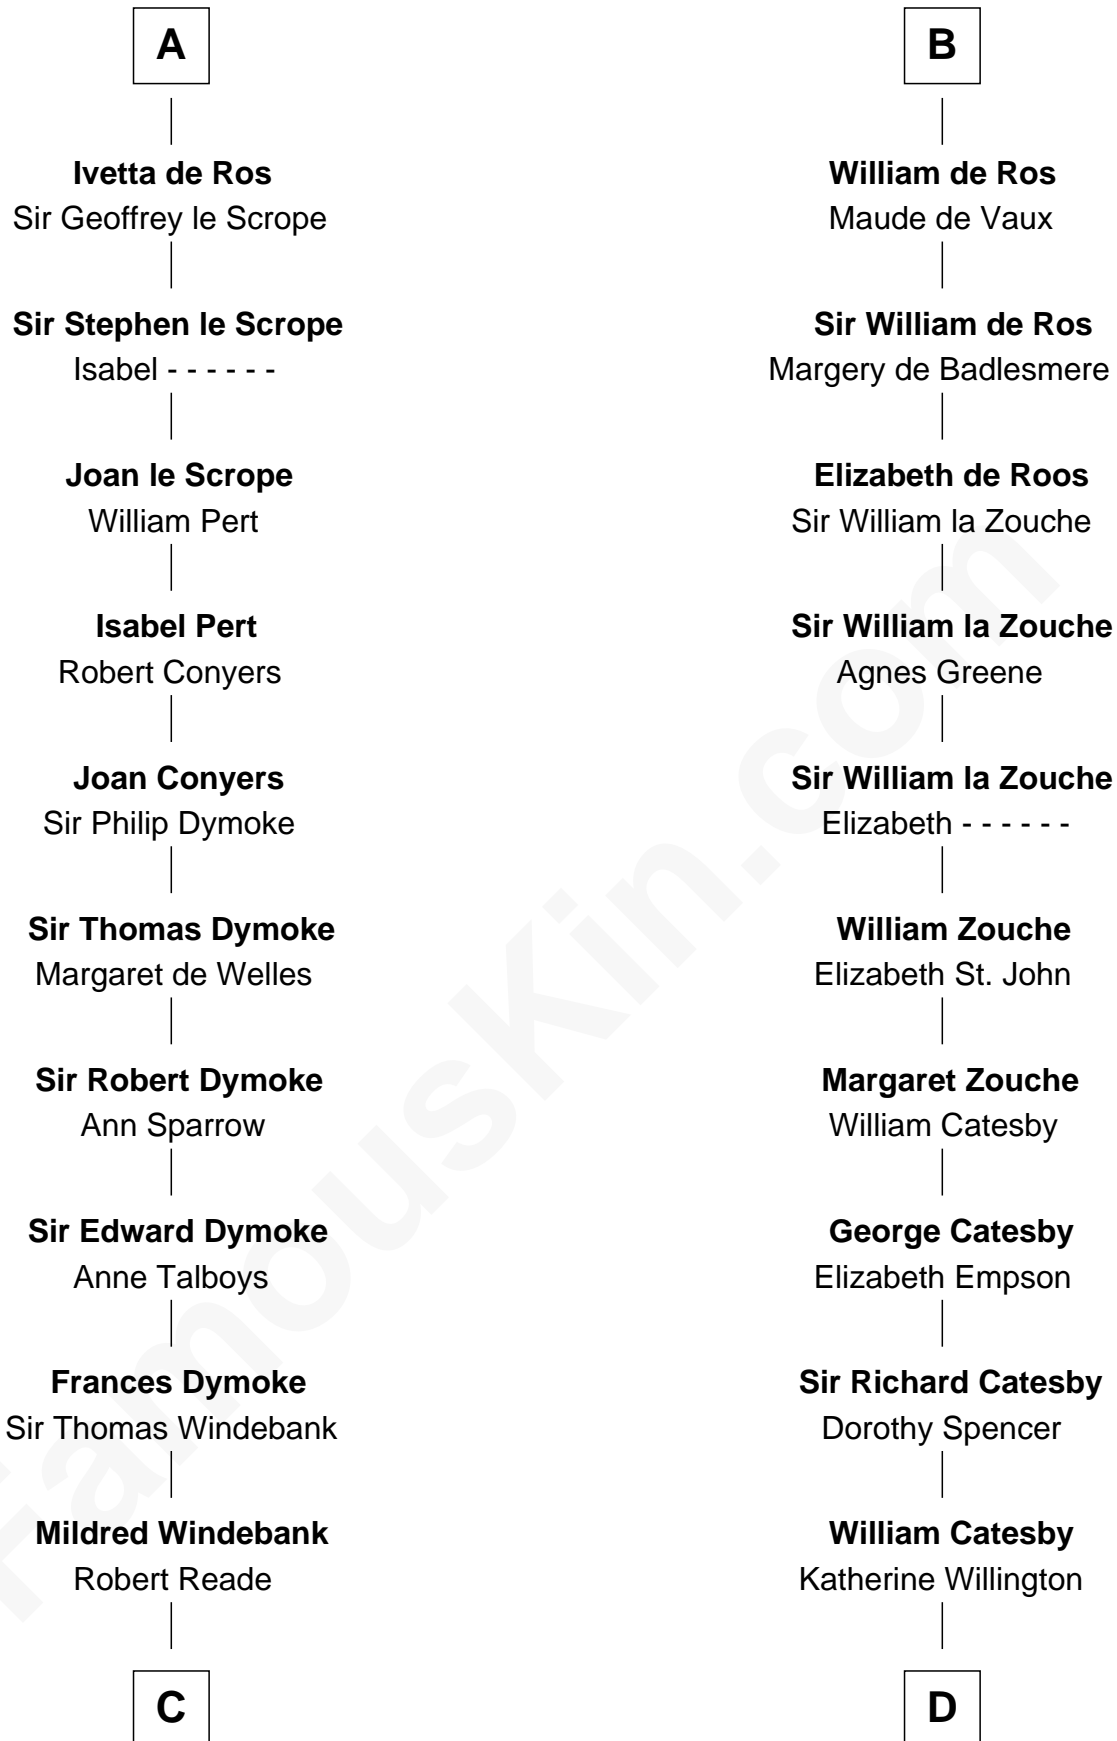

## Relationship Chart of

### Thomas Nelson

*Signer of the Declaration of Independence*

18th cousin 3 times removed of

**Robert Catesby**

*Leader of Gunpowder Plot*

**Duncan I of Scotland**

-----

**C**

**Col. George Reade**

Elizabeth Martiau

**Robert Reade**

Mary Lilly

**Margaret Reade**

Thomas Nelson

**William Nelson**

Elizabeth Burwell

**Thomas Nelson**

*Signer of Declaration of Independence*

**D**

**Sir William Catesby**

Anne Throckmorton

**Robert Catesby**

*Leader of Gunpowder Plot*

FamousKin.com