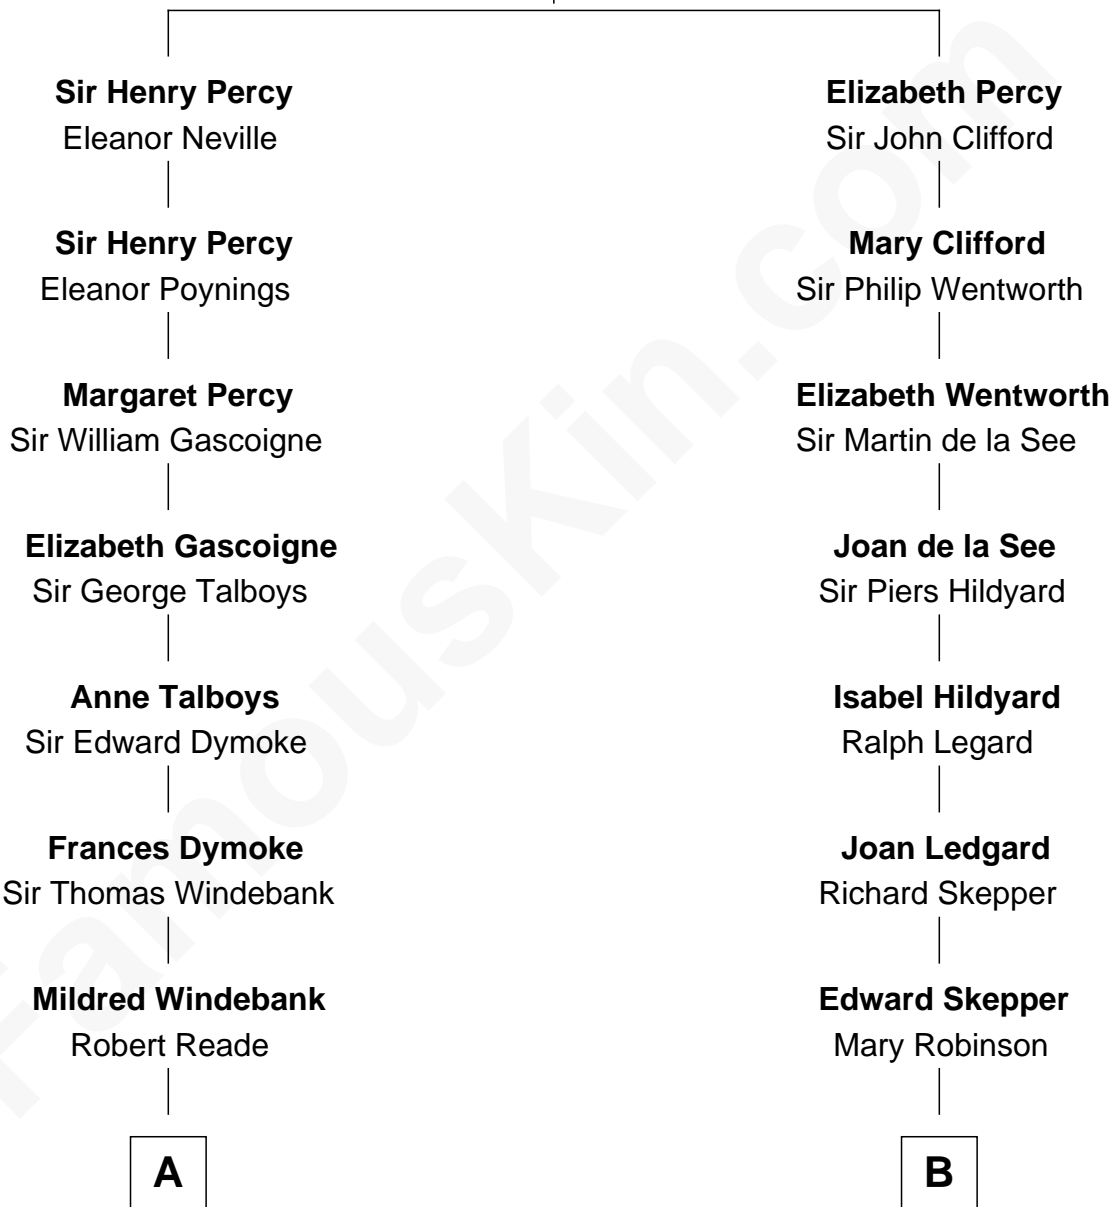

FamousKin.com

Relationship Chart of

Thomas Nelson

Signer of the Declaration of Independence

11th cousin 8 times removed of

Meghan Markle

Duchess of Sussex, TV Actress

Sir Henry Percy
Elizabeth Mortimer

C

Doris Mary Rita Sanders

Gordon Arnold Markle

Thomas Wayne Markle

Doria Loyce Ragland

Meghan Markle

Duchess of Sussex, TV Actress

FamousKin.com