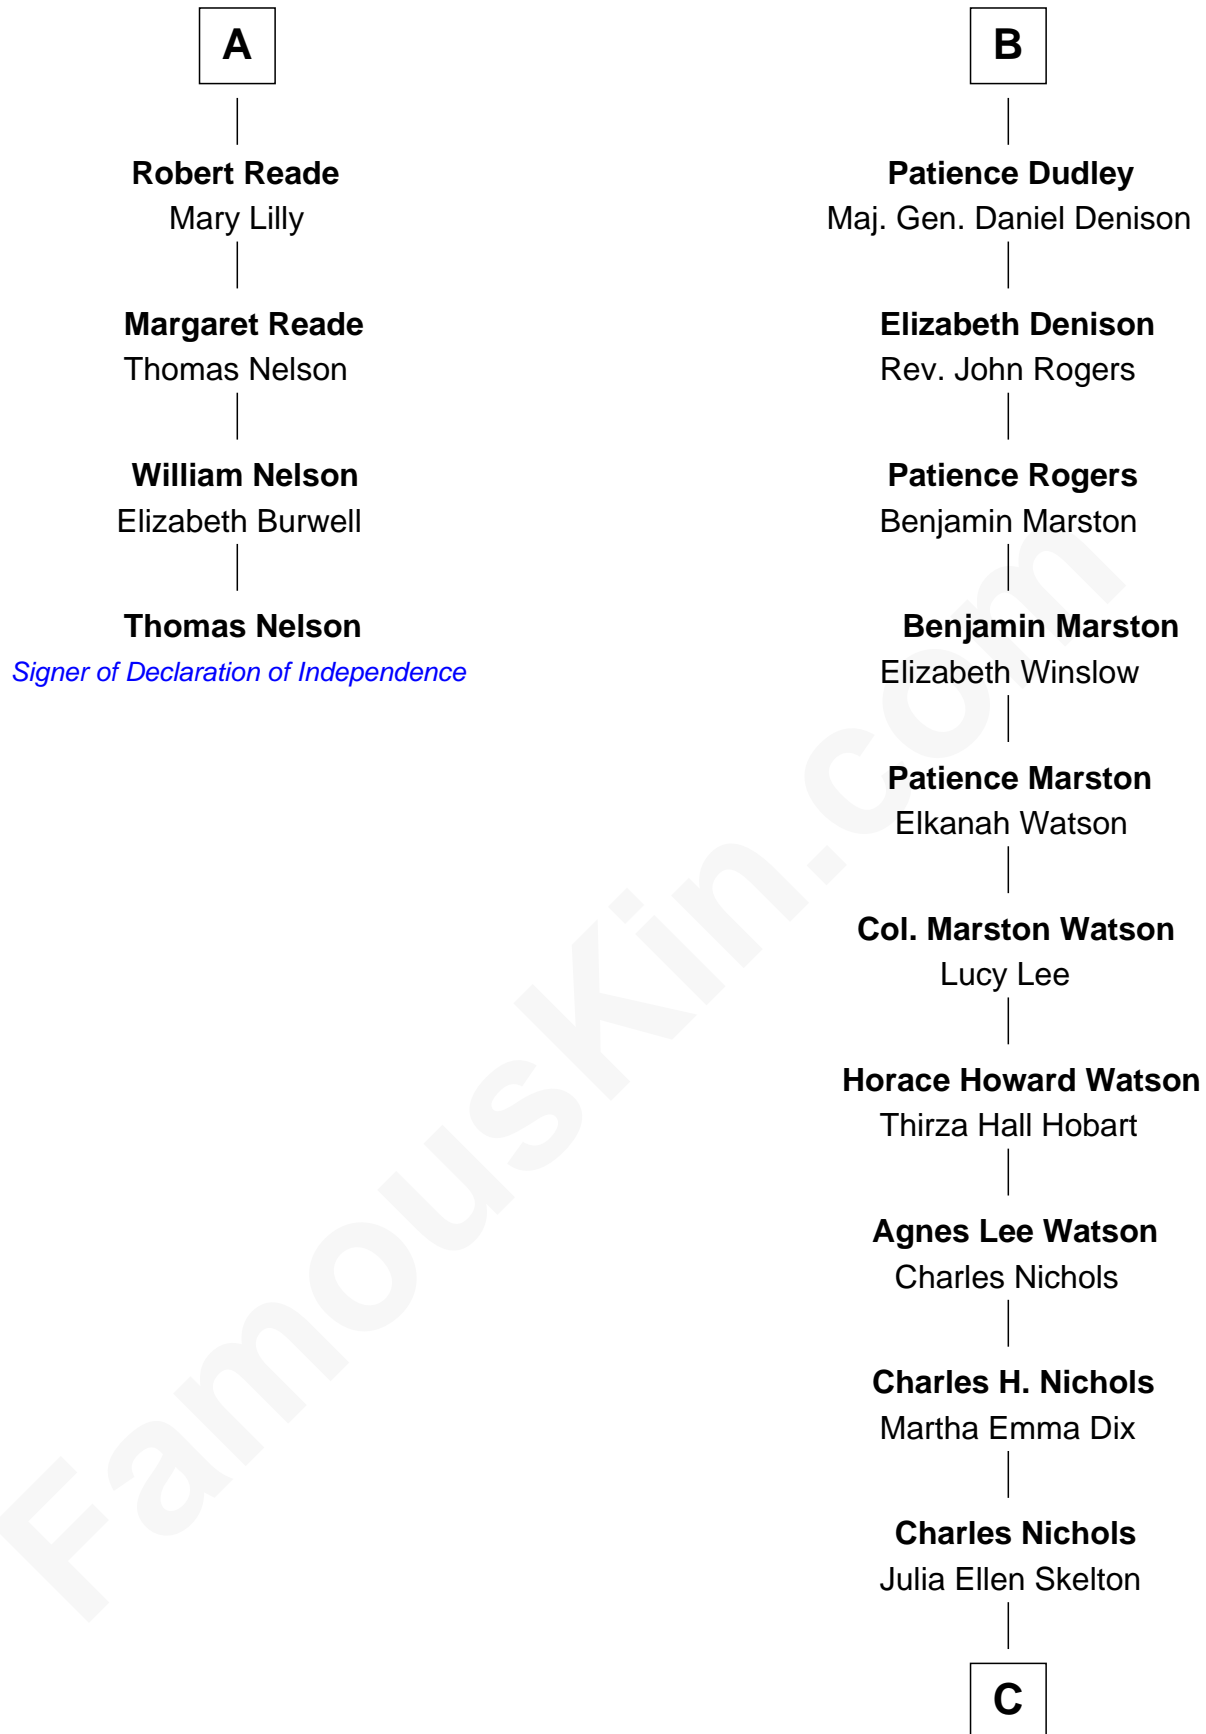

FamousKin.com

Relationship Chart of

Thomas Nelson

Signer of the Declaration of Independence

10th cousin 9 times removed of

John Cena

Movie Actor and WWE Pro Wrestler

C