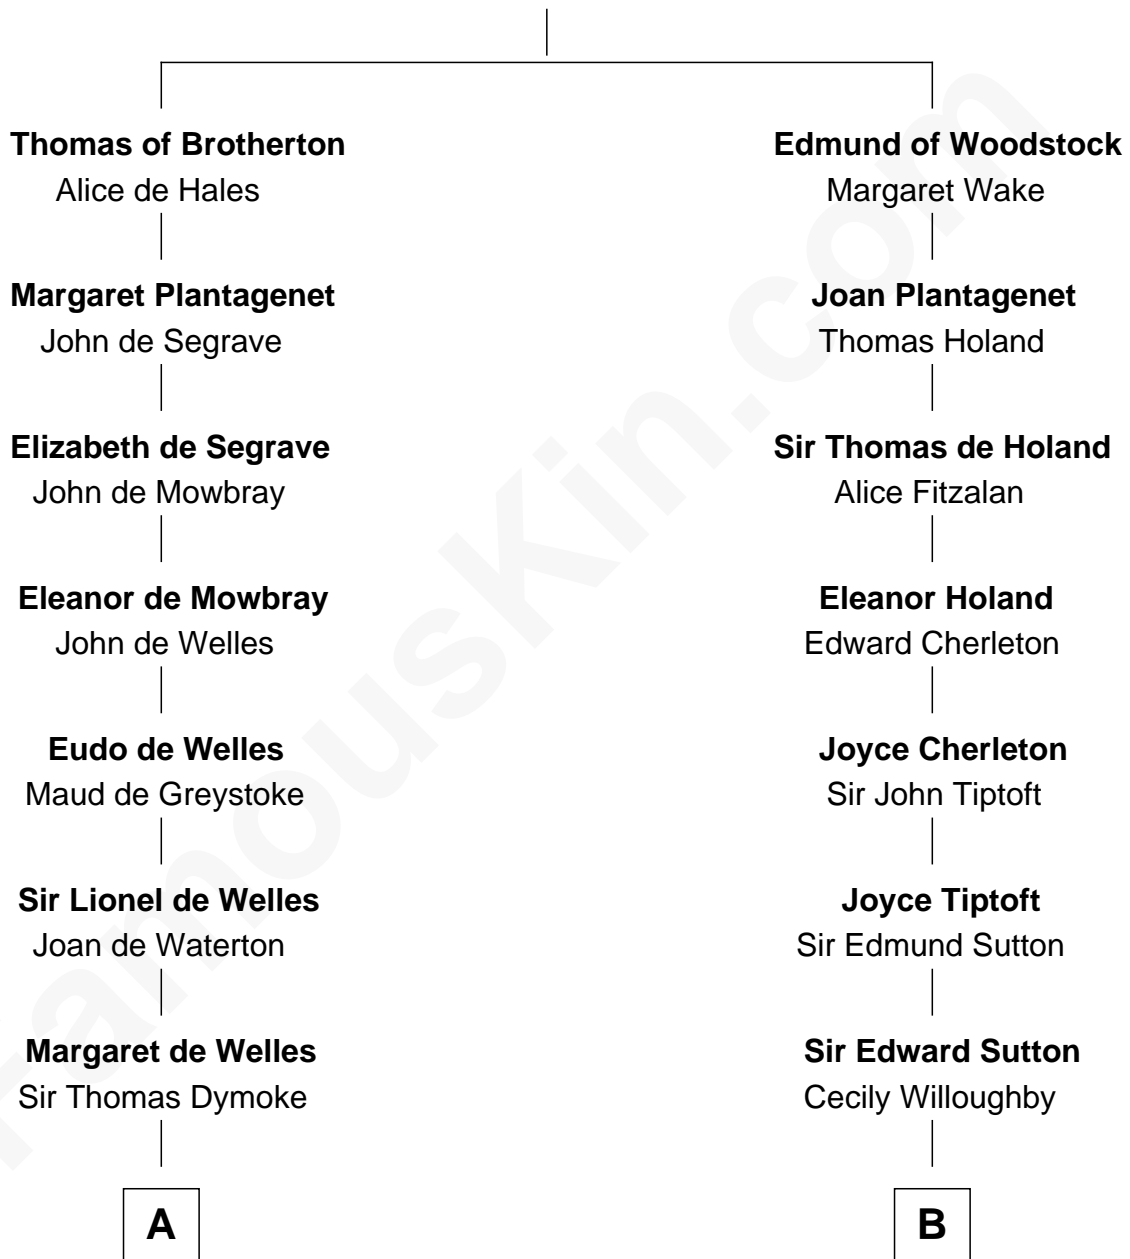

FamousKin.com

Relationship Chart of

Thomas Nelson

Signer of the Declaration of Independence

15th cousin 6 times removed of

J. K. Simmons
TV and Movie Actor

Margaret of France
Edward I, King of England

C

Sedgwick Russell Hazen

Mary Isabelle Barr

Lewis Jacob Hazen

Emma Broaddus Lewis

Ruth Hazen

Col. Ralph Archibald Kimble

Patricia Kimble

Dr. Donald William Simmons