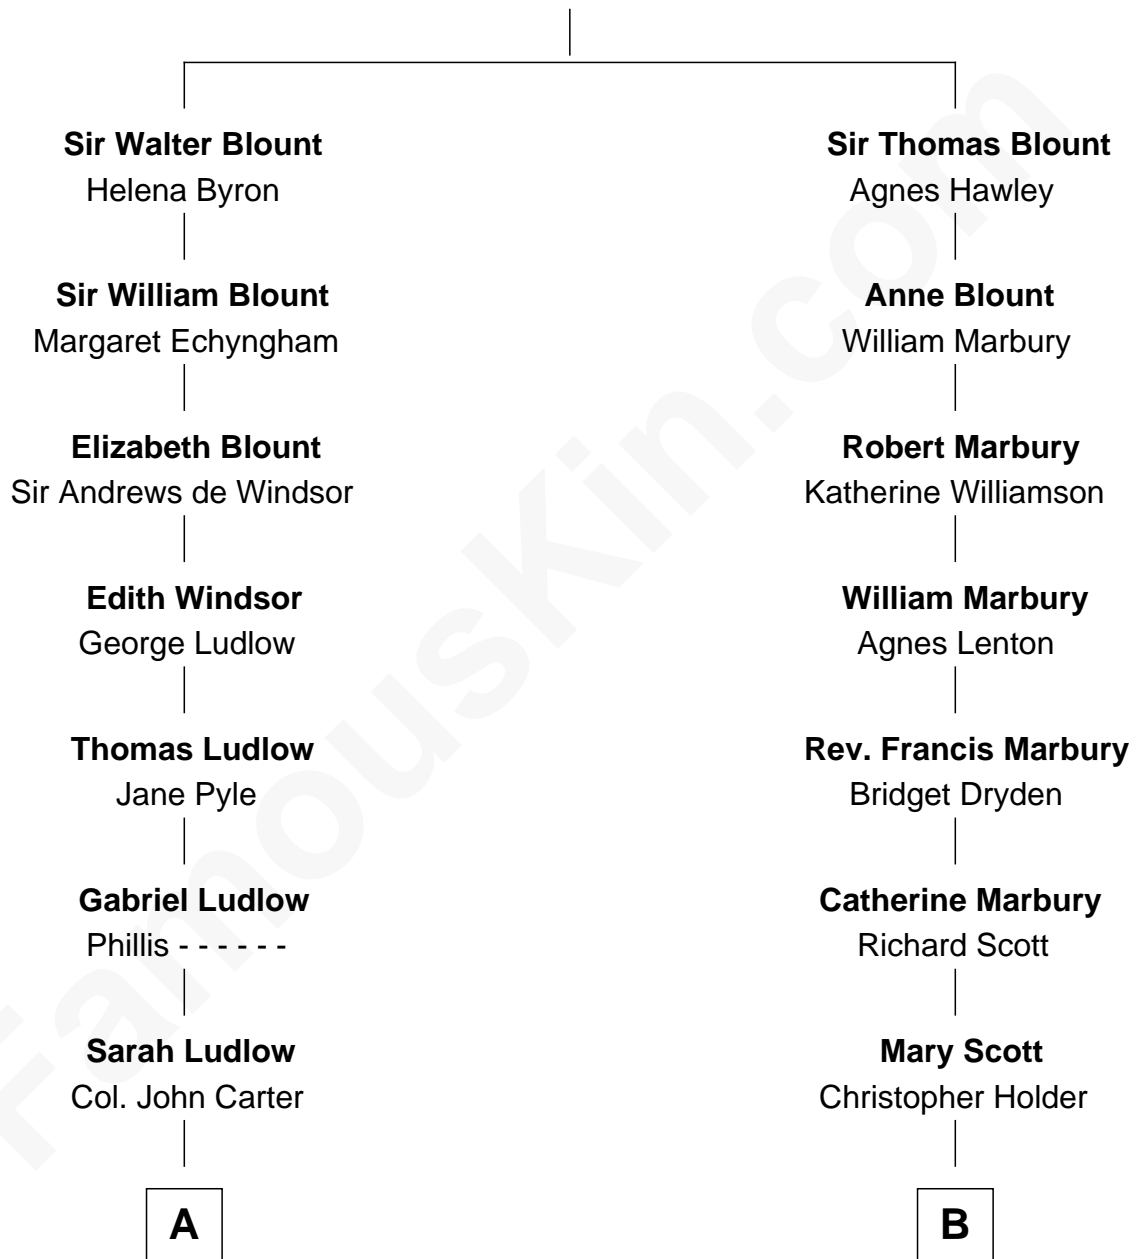

FamousKin.com

Relationship Chart of

Thomas Nelson

Signer of the Declaration of Independence

10th cousin 3 times removed of

Henry Clay Folger

Founder of Folger Shakespeare Library and Chairman of Standard Oil

Sir Thomas Blount
Margaret de Gresley

A

Col. Robert Carter

Judith Armistead

Elizabeth Carter

Nathaniel Burwell

Elizabeth Burwell

William Nelson