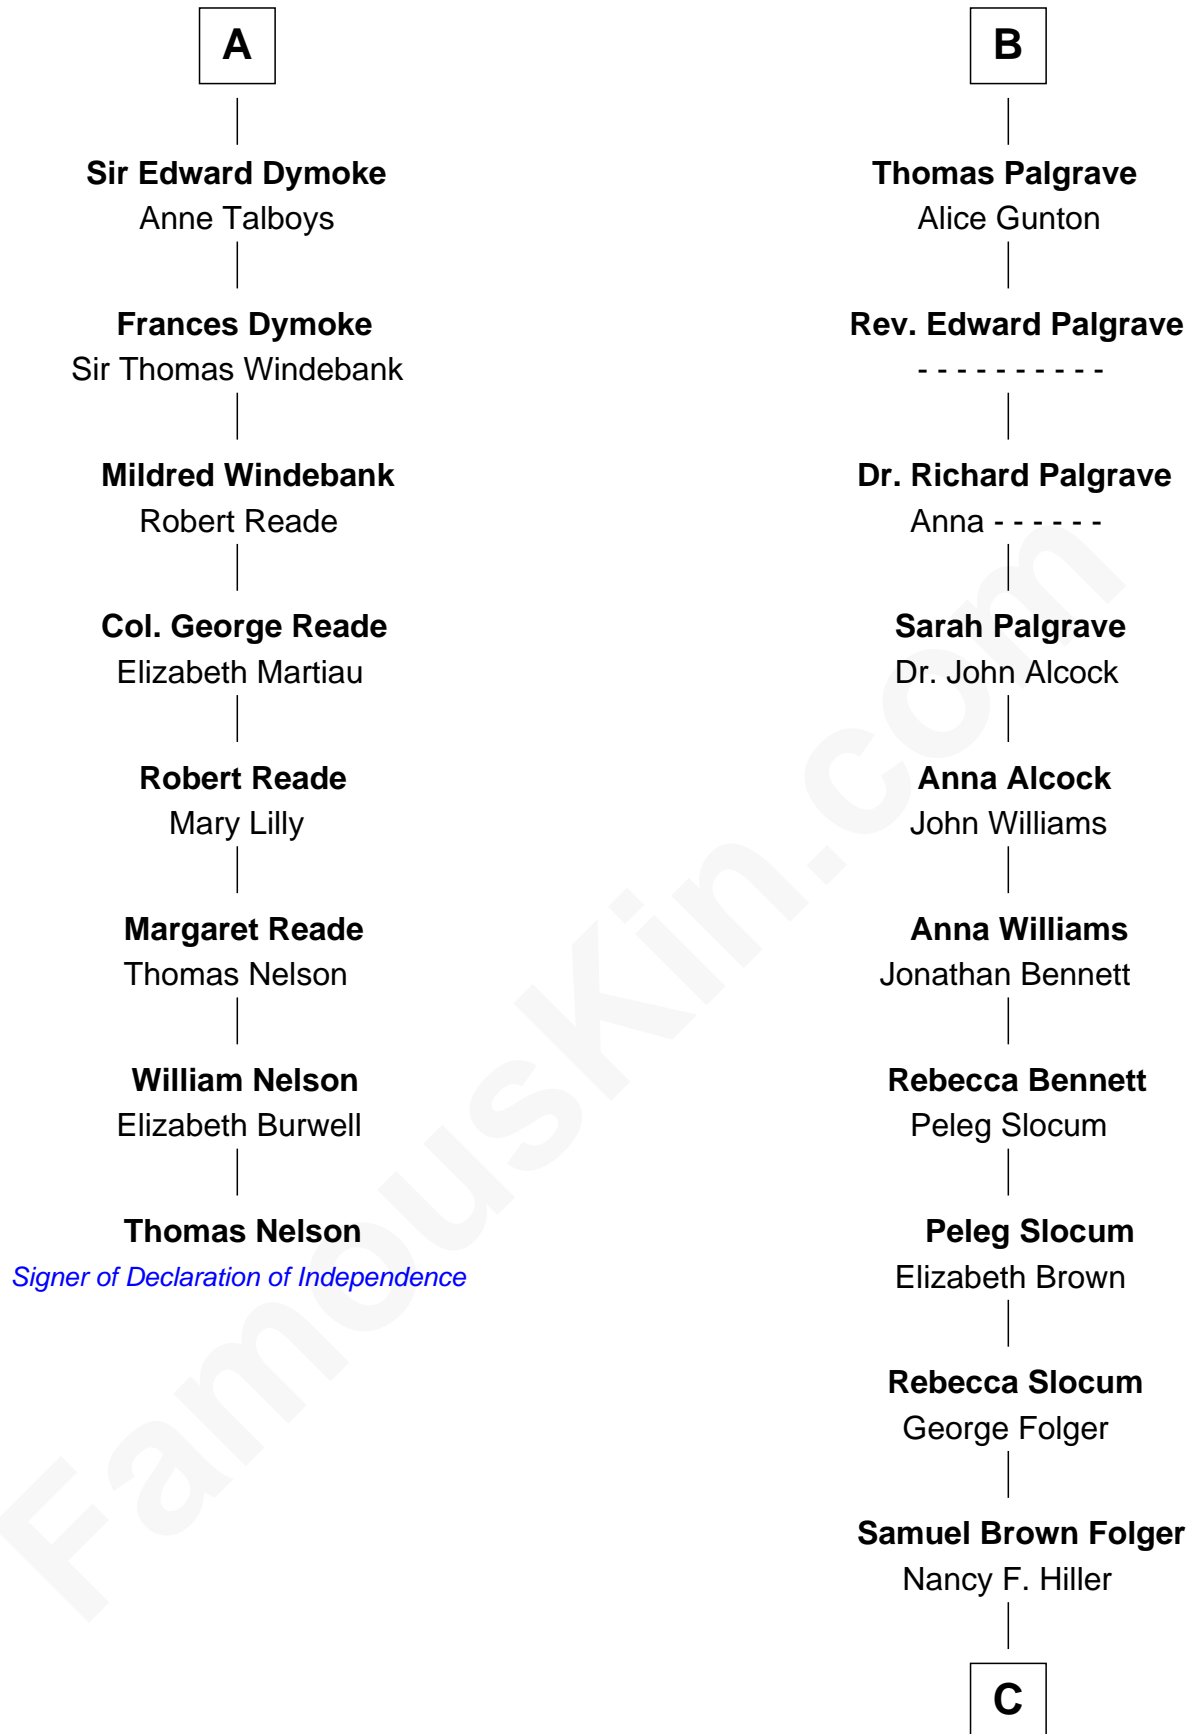

FamousKin.com

Relationship Chart of

Thomas Nelson

Signer of the Declaration of Independence

14th cousin 4 times removed of

Henry Clay Folger

Founder of Folger Shakespeare Library and Chairman of Standard Oil

Henry Plantagenet
Maud de Chaworth

C

Henry Clay Folger

Eliza Jane Clark

Henry Clay Folger

Chairman of Standard Oil

FamousKin.com