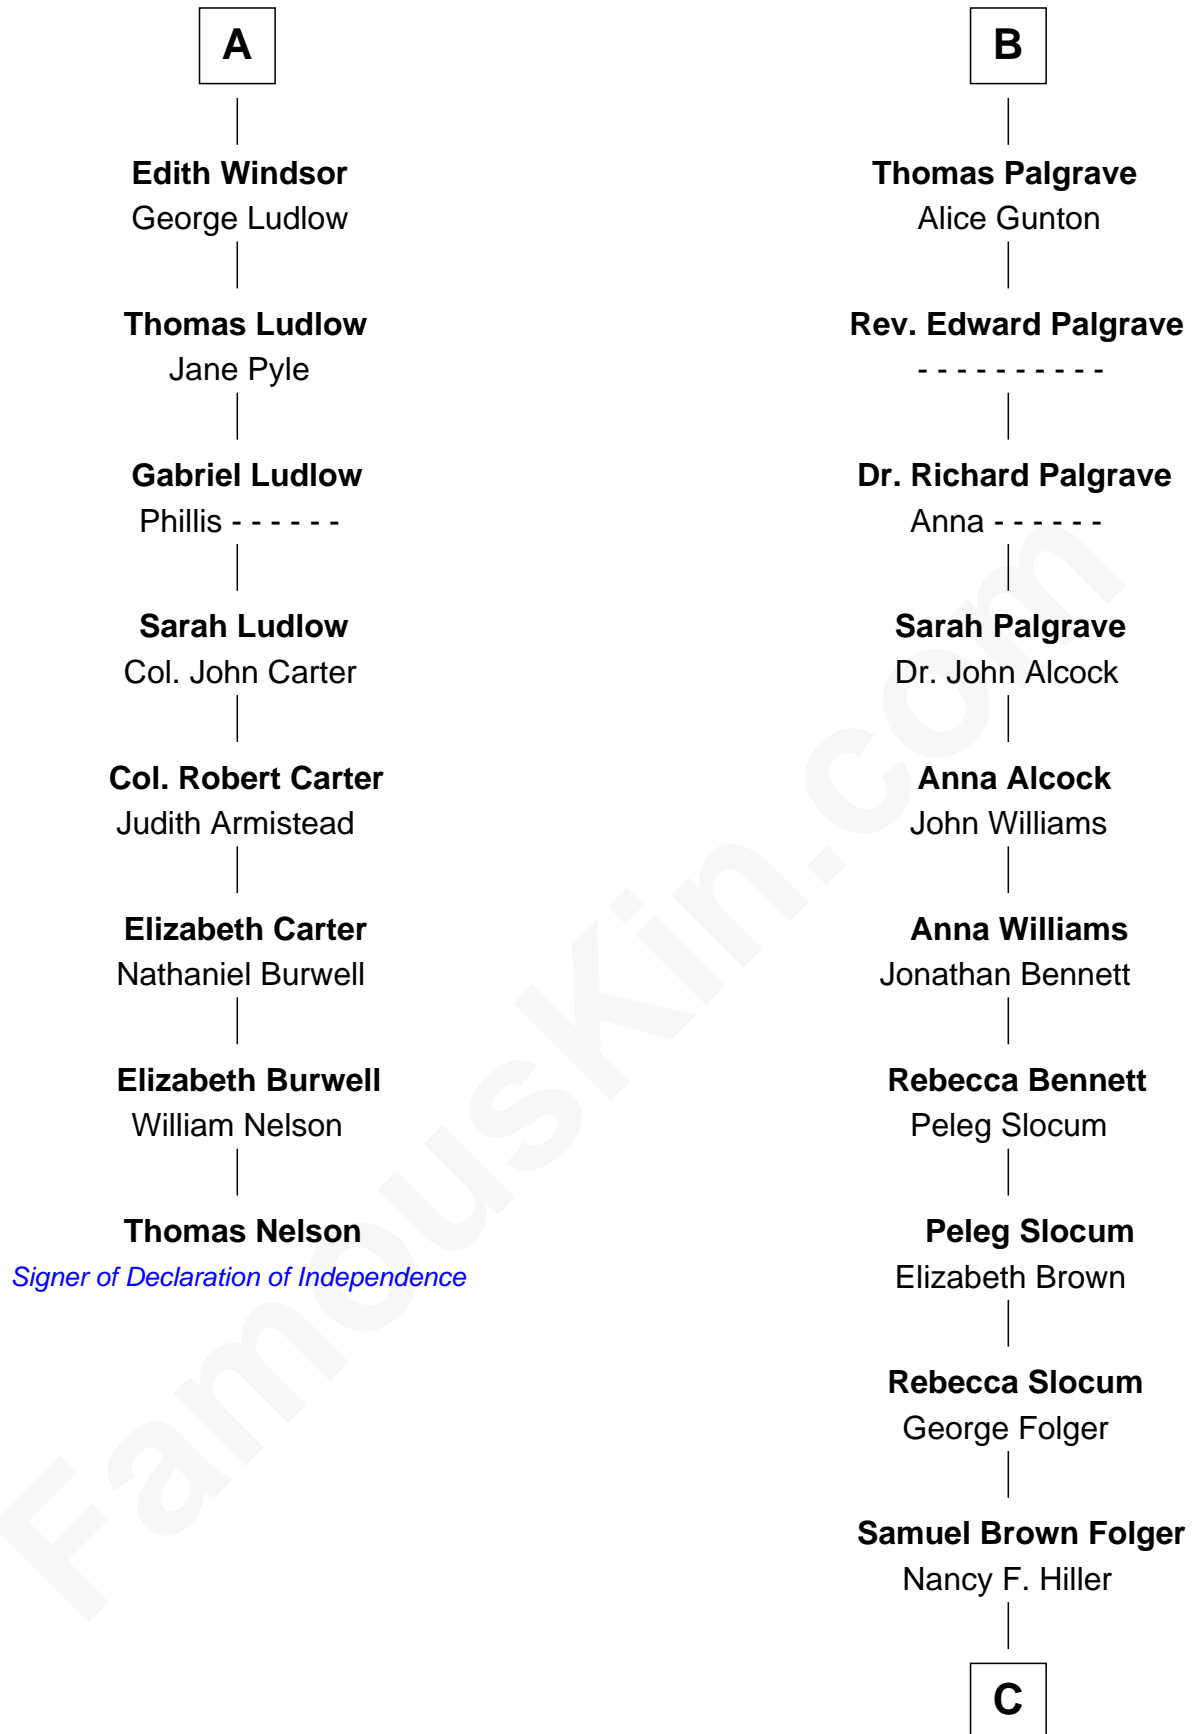

FamousKin.com

Relationship Chart of

Thomas Nelson

Signer of the Declaration of Independence

14th cousin 4 times removed of

Henry Clay Folger

Founder of Folger Shakespeare Library and Chairman of Standard Oil

Humphrey de Bohun
Elizabeth Plantagenet

C

Henry Clay Folger

Eliza Jane Clark

Henry Clay Folger

Chairman of Standard Oil

FamousKin.com