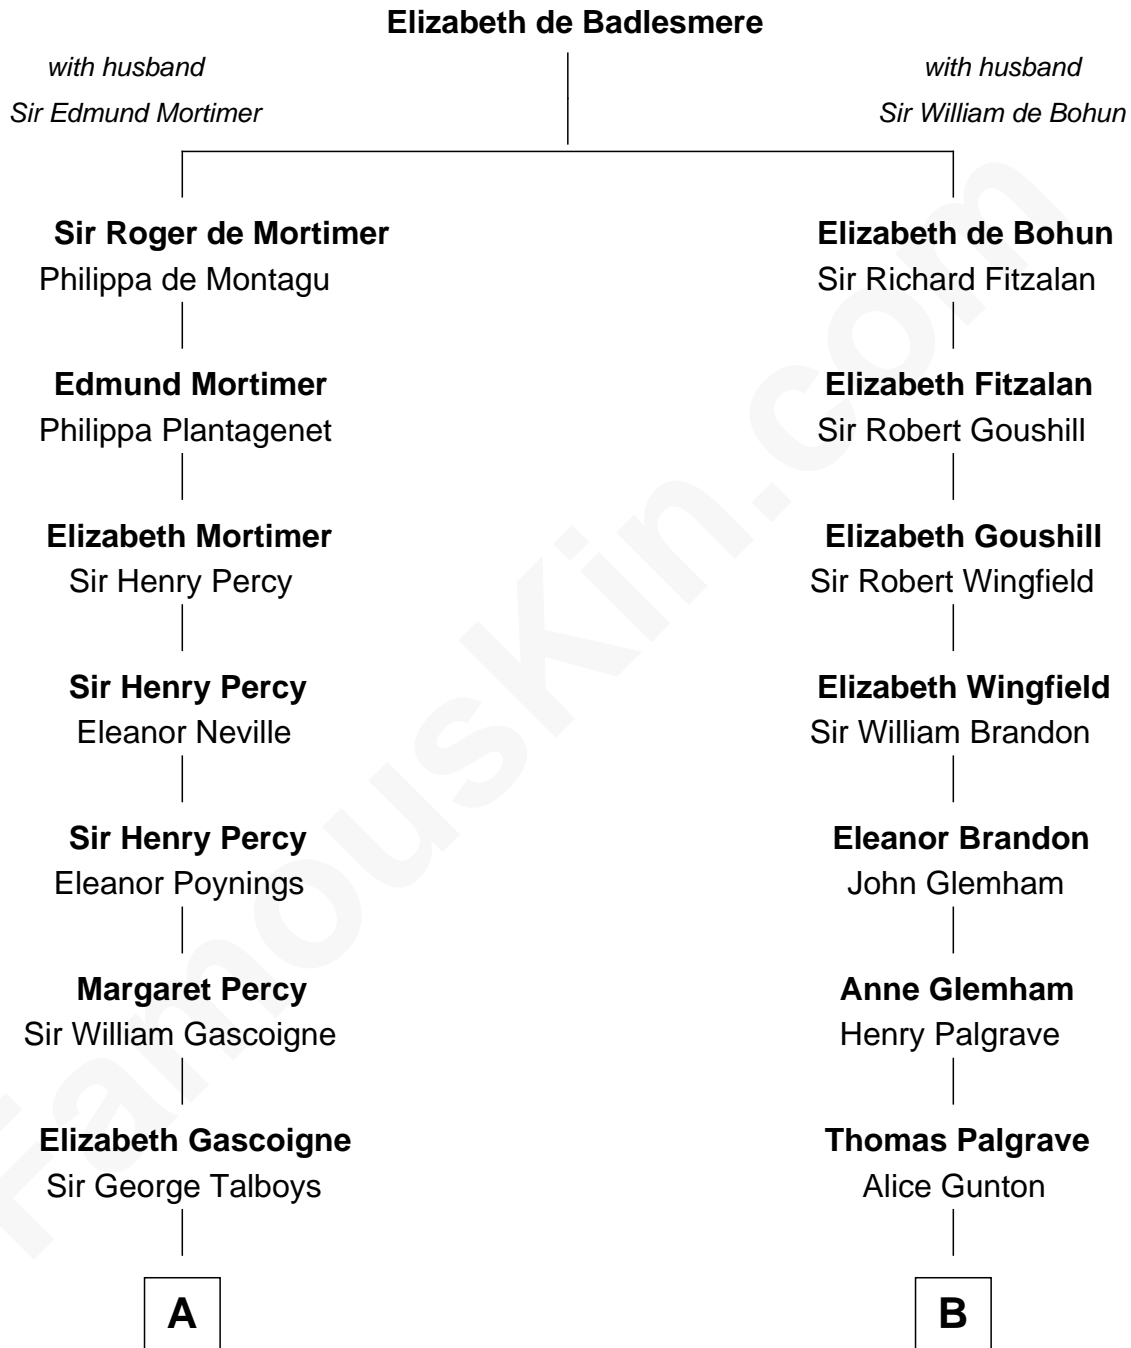

## Relationship Chart of

### Thomas Nelson

*Signer of the Declaration of Independence*

**14th cousin 2 times removed of**

**J. A. Folger**

*Founder of Folger Coffee Company*

**A**

**Anne Talboys**  
Sir Edward Dymoke

**Frances Dymoke**  
Sir Thomas Windebank