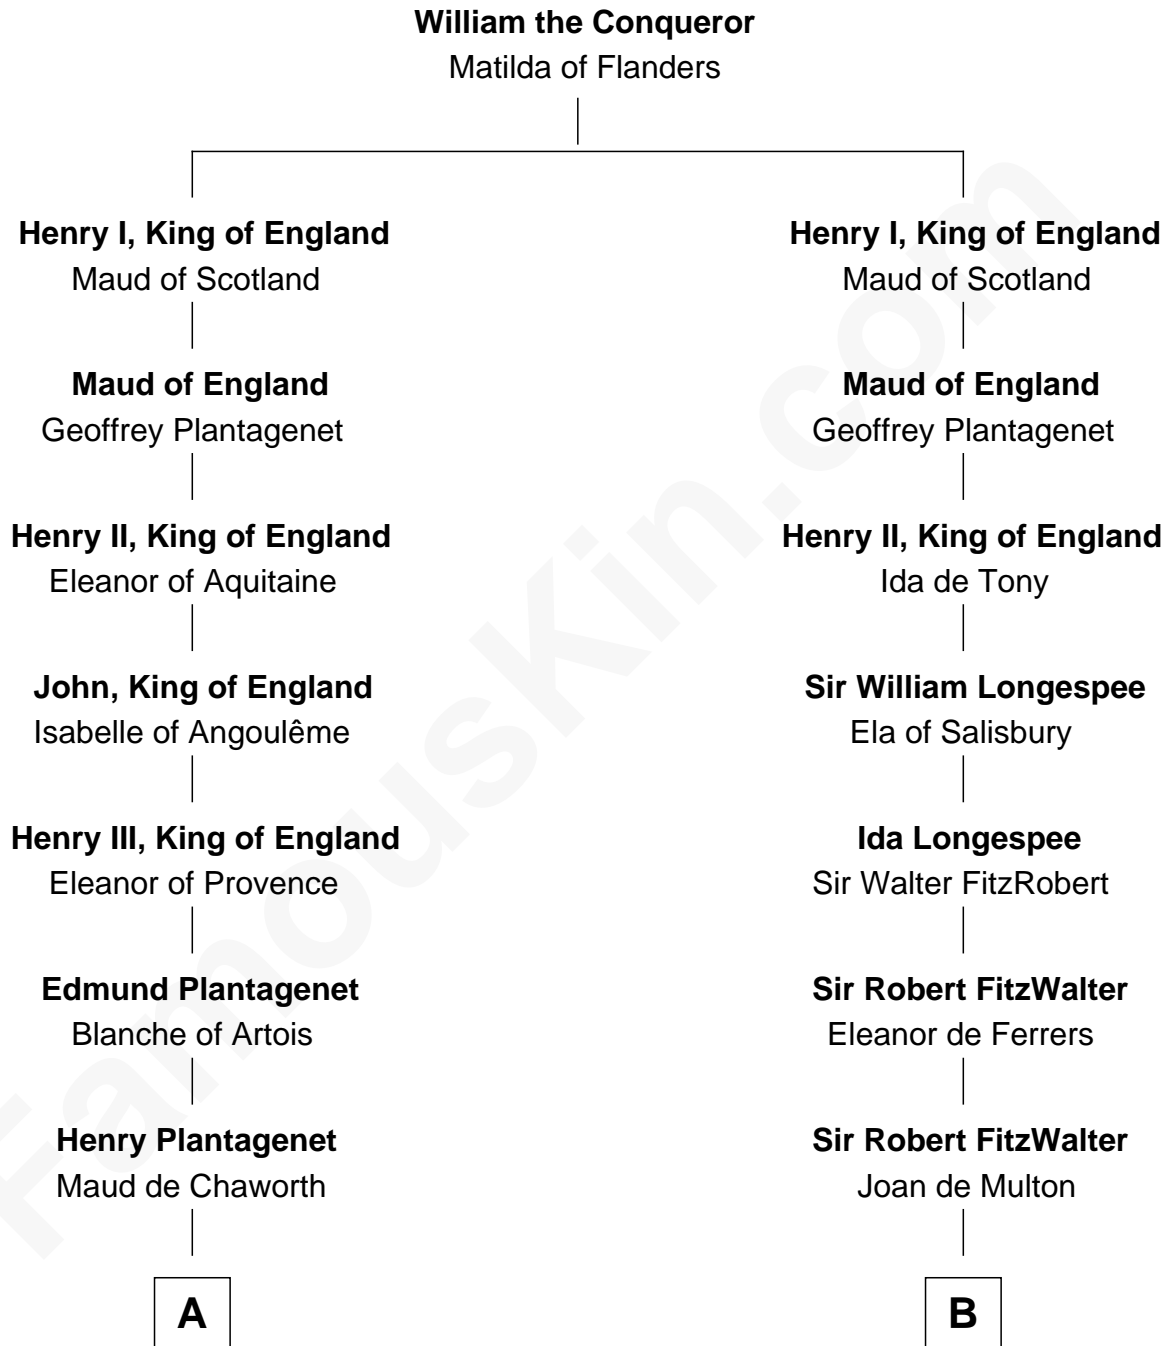

FamousKin.com

Relationship Chart of

Thomas Nelson

Signer of the Declaration of Independence

21st cousin of

Samuel Howard

Boston Tea Party Participant

C

Col. George Reade

Elizabeth Martiau

Robert Reade

Mary Lilly

Margaret Reade

Thomas Nelson

William Nelson

Elizabeth Burwell