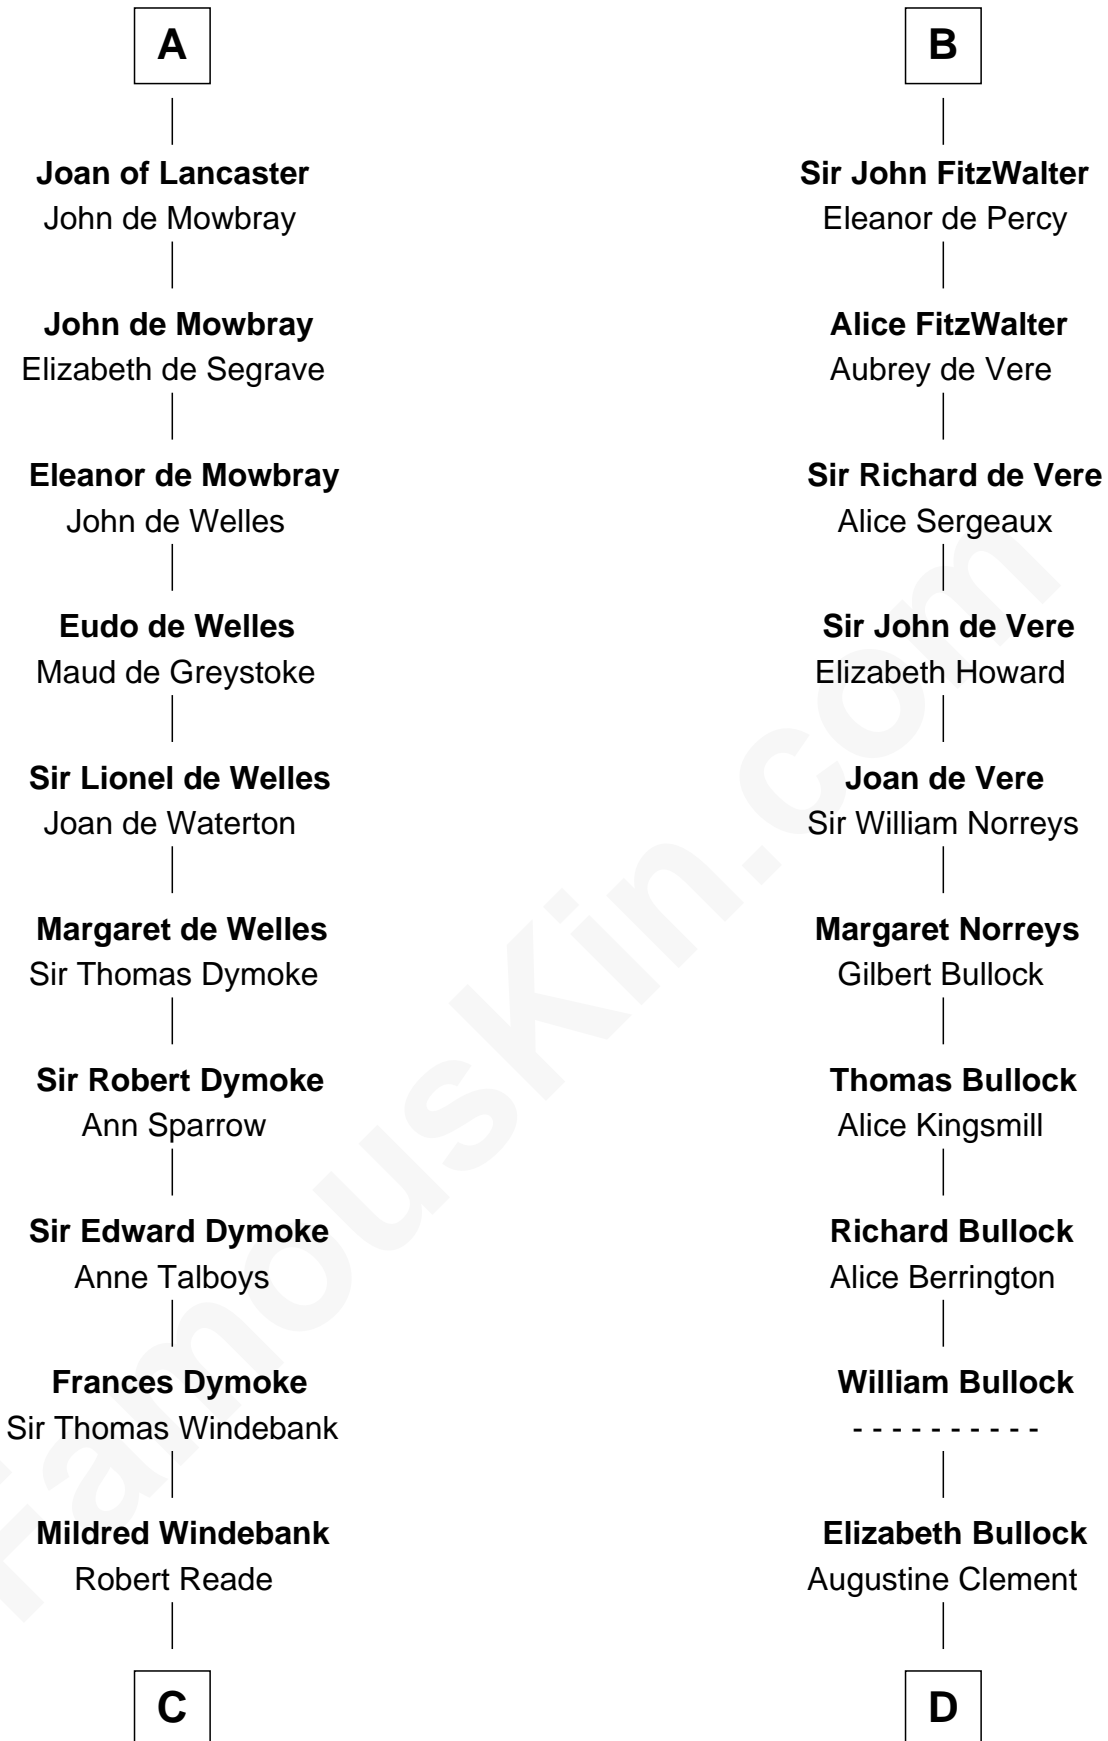

FamousKin.com

Relationship Chart of

Thomas Nelson

Signer of the Declaration of Independence

21st cousin of

Samuel Howard

Boston Tea Party Participant

C

Col. George Reade

Elizabeth Martiau

Robert Reade

Mary Lilly

Margaret Reade

Thomas Nelson

William Nelson

Elizabeth Burwell